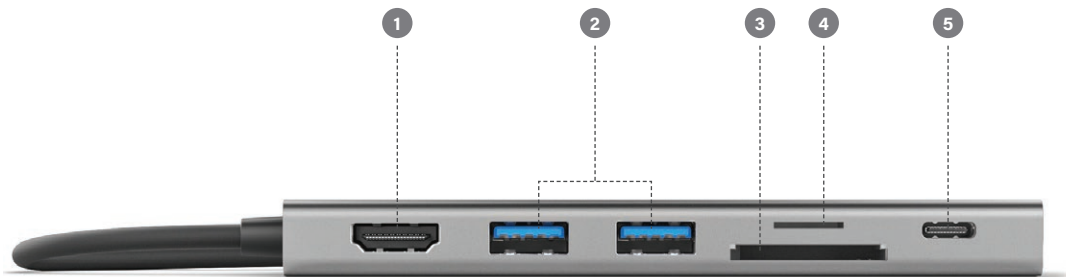

6 High-Performance Ports

1 HDMI (max 4K @60Hz)

4 Micro SD Card Reader

2 USB-A 3.1 Gen1 (5G)

5 USB-C (5Gbps, 100W Power Delivery)

3 SD Card Reader

Display Resolution Table

DisplayPort Alt Mode Version	Single Display
DP1.4 (HBR3) with DSC	5120x2880 60Hz
DP1.4 (HBR3) without DSC	3840x2160 60Hz
DP1.2 (HBR2)	3840x2160 30Hz