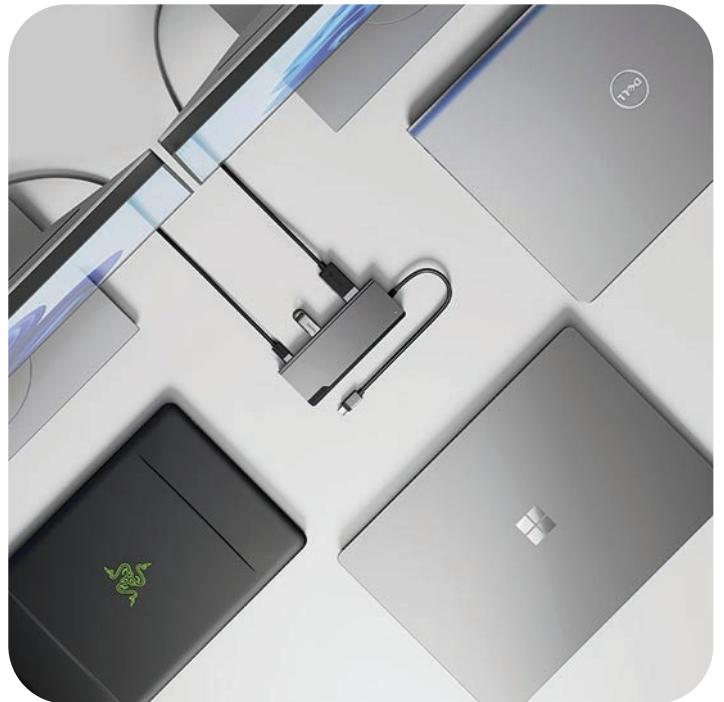

Docking Station

USB-C Dock UNI

- 4K, WITH 100W LAPTOP CHARGING

Part no

Colour

ULDUNIV2-SGR

• Space grey and black

6-in-1 Ultra Dock

The alloy-encased UNI – which features USB 3.2 capability – has a mix of USB-A & USB-C ports for essential peripherals [including external keyboard, mouse, printer, and phone]. It includes SD and microSD card slots for speedy multimedia file transfers. Its HDMI port supports a stunning Ultra HD 4K@60Hz external display, and its 100W Power Delivery Passthrough technology means you can charge up your devices in a fraction of the time.

4K@60Hz Ultra HD Support

In tune with the increasing popularity of high-performance 4K content, ALOGIC's Dock UNI Gen 2 supports smooth Ultra HD experiences. The upgraded dock gifts video output up to 4K[60Hz]*, while also supporting legacy Full HD monitors. Screen multimedia content for work or entertainment in vivid detail.

SINGLE 4K DISPLAY WITH MAC & WINDOWS

The Dock UNI delivers Mac & Windows users a picture-perfect single display for their desk set up.

100W Power Delivery

For power-thirsty laptops, the Dock UNI Gen 2 is a ready solution. Supporting USB Power Delivery 3.0 standards, the Dock Uni charges your USB-C powered laptop with up to 100W power.