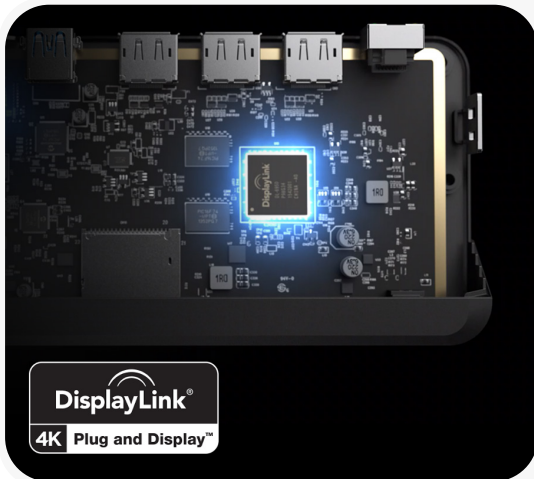

Made with DisplayLink

The DX2's DisplayLink technology boosts your connectivity, power and productivity at work.