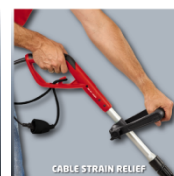

GC-ET 4530 Set Electric Lawn Trimmer

Item No.: 3402022

Ident No.: 11015

Bar Code: 4006825610505

The GC-ET 4530 electric grass trimmer is a practical and very powerful tool which helps you produce an immaculate garden through effortless trimming in hard-to-reach areas of the garden. This tool is very versatile thanks to its motor head which can be rotated through 180° and tilted to four different positions for user-friendly cutting along vertical surfaces. The GC-ET 4530 has a robust electric motor. User-friendly two-hand operation and exact adjustment to users of all sizes are possible with the infinitely adjustable alu telescopic long handle with adjustable additional handle, thus enabling tireless operation. The housing and additional handle are made of high-grade, impact-resistant plastic. Complete with 3 thread spools in the set.

Features

- Robust electric motor
- User-friendly two-hand operation thanks to adjustable add. handle
- Twin line cutting
- Motor head can be rotated through 180° for easy cutting
- Motor head can be tilted to 4 settings
- Aluminium long handle, infinitely adjustable
- Fully automatic line feed
- Housing and handle made of impact-resistant, high-grad plastic
- Edge roller for perfect and comfortable cutting of borders
- Flower guard
- Cable strain-relief
- Guard hood
- Complete with 3 thread spools

Technical Data

- Mains supply	230 V | 50 Hz
- Power	450 W
- Revolutions of thread spool	8800 rpm
- Cutting width of twin thread	300 mm
- Thread diameter	1.4 mm
- Thread length	10 m

Logistic Data