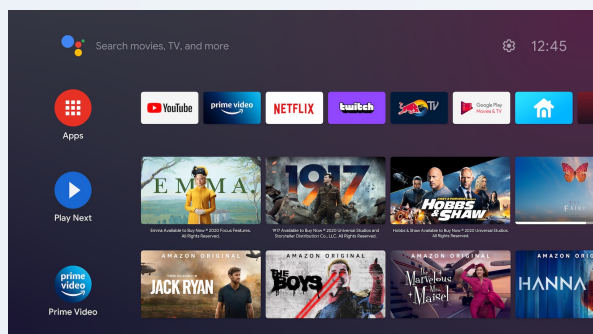

Specifications

Technology

Display technology: LCD
Light source: single LED W
LED light sources: last over 30.000 hours
Lumens: 700
Contrast ratio: 3000:1
Resolution: 1920 x 1080 pixel
Throw ratio: 1.38:1
Screen size (diagonal): up to 120"
Screen distance: 120" screen @ 144" / 367 cm distance
Aspect ratio: 16:9
Projection Modes: 4
Focus adjustment: manual
Vertical Keystone: digital
4 Corner Correction : Yes
Digital Zoom: yes
Sleep Timer: yes

Connection

Android TV 11 OS with Pre-loaded Apps

USB-A: power out + multimedia player
USB-C: video in (smartphones, laptops...)
HDMI: x2
Output audio: 3.5 mm audio out

Wi-Fi: 2.4 +5Ghz
Wi-Fi screen mirroring: Yes (Miracast, Airplay...)

Bluetooth: 4.2
To connect Gamepads, speakers, mouse, keyboard...

Sound

Internal 2.1 stereo speakers: 2x12 Watts with bass boost
Surround mode
Equalization

Multimedia Player

Supported video formats: container: MP4, RMVB, AVI, RM, MKV
Supported audio formats: MP3, WMA, OGG, AAC, FLAC, APE, WAV
Supported photos formats: BMP, PNG, JPEG

Dimensions

Unpacked (WxDxH):
371 x 318 x 173 mm / 14.61 x 12.52 x 6.81 inch
Weights: **TBC** g / **TBC** lbs

Box

Projector
Remote control with AAA batteries
Quick start guide
AC adapter
HDMI cable
Warranty card

Model

NPX720/INT
EAN: 7640186961622
UPC: 667619992760
Master carton (**X** units): 76401869616228