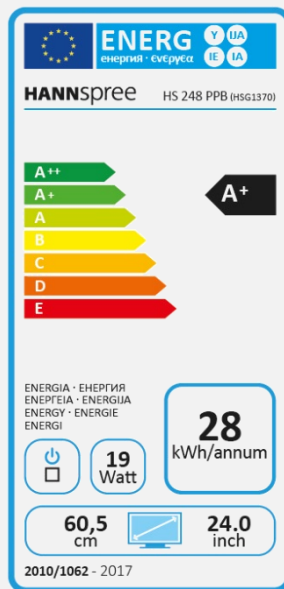

HS 248 PPB

23.8" / 60,45cm Diagonal
LED Backlight – Format 16:9

- 23.8" 16:9 LED Backlight Monitor
- 1920 x 1080 Resolution Full HD 1080P
- 178° / 178° Ultra Wide Viewing Angle
- Triple Input: DP + HDMI + VGA
- Super Slim Design and Thin Bezel
- Built-In Stereo Speakers
- Tilt and Wall-Mountable (VESA)
- Low Power Consumption & Multi-Video Modes
- ECO Friendly
- Flicker Free
- Low Blue Light

23.8" / 60,45 cm

Part. No.: HS 248 PPB

SIZE, RESOLUTION

23.8"
16:9 Aspect Ratio

Full HD
1920 x 1080

CONNECTIVITY, SPEAKER

HDMI
Display Port
VGA

Built-In
Stereo Speaker

Display Size	60,45cm / 23.8" Diagonal
Panel Type	TFT – LED Backlight PLS-Type Panel (*)
Aspect Ratio	16:9
Resolution (H x V)	1920 x 1080 Full HD
Brightness	250cd/m ²
Contrast (Typ.)	1.000:1 (Typical)
Contrast (Active)	80.000.000:1 (Active)
Viewing Angle L/R; U/D	178° H – 178° V (CR >10)
Response Time	5 msec
Pixel Pitch	0,274 (H) x 0,274 (V) mm
Panel Surface	Anti-Glare
Display Colors	16.7M Colors
Horizontal Frequency	30 ~ 83 kHz
Vertical Frequency	56 ~ 75 Hz
Max Display Frequency	1920 x 1080 @ 60Hz
Input 1	D-Sub (VGA)
Input 2	HDMI
Input 3	Display Port 1.2
Buil-in Speakers	Yes, 1.5W x 2; Earphone Jack
Power Consumption	On: 16.9W; Stand-by: 0,35W; Off: 0,23W (TEC Total Energy Consumption. Related to EPA 7.1)
AC Power Range	AC 100 ~ 240 Volt; 50 ~ 60 Hz
Product Dimensions	540 x 183 x 408 mm (W x D x H)
Packing Dimensions	614 x 111 x 402 mm (W x D x H)
Net / Gross Weight	3.3 Kgs / 4.4 Kgs
Bezel & Color Plan	Bezel / Arm / Base / Rear Cover: Black texture

Supplier's Name	HANNspree
Model Name	HS248PPB
Energy Efficiency Class	A+
Screen Size (Centimetres)	60,45
Screen Size (Inches)	23,80
On mode power Consumption (W)	19
Annual Energy Consumption* (kWh)	28
Standby-mode Power Consumption (W)	0,35
Off-mode Power Consumption (W)	0,23
Screen Resolution	1920 x 1080