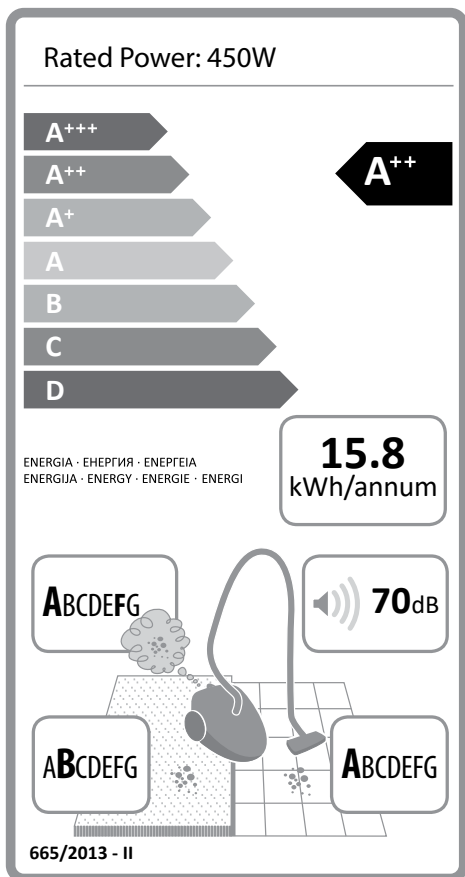

L

M

**Notes for energy label:** Combination nozzle was used for testing to establish energy classes. To achieve the declared energy efficiency, cleaning performance class on energy label, pls. use the Combination Nozzle.