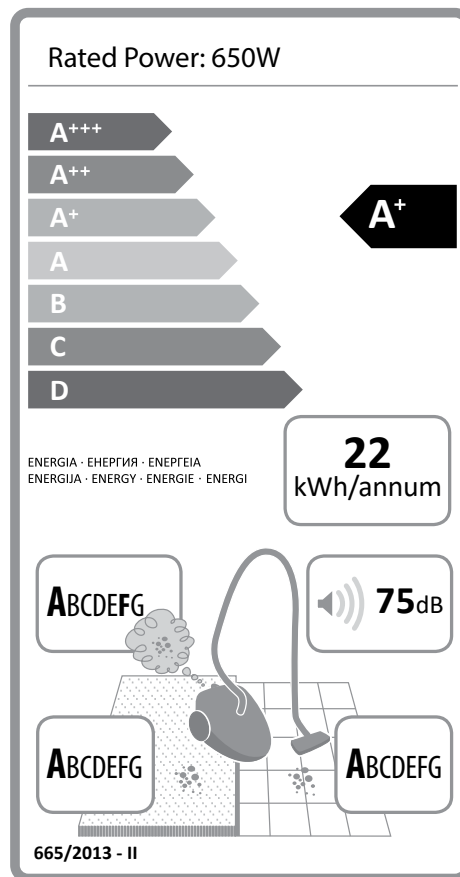

L

M

**Notes for energy label:** Combination nozzle was used for testing to establish energy classes. To achieve the declared energy efficiency, cleaning performance class on energy label, pls. use the Combination Nozzle.