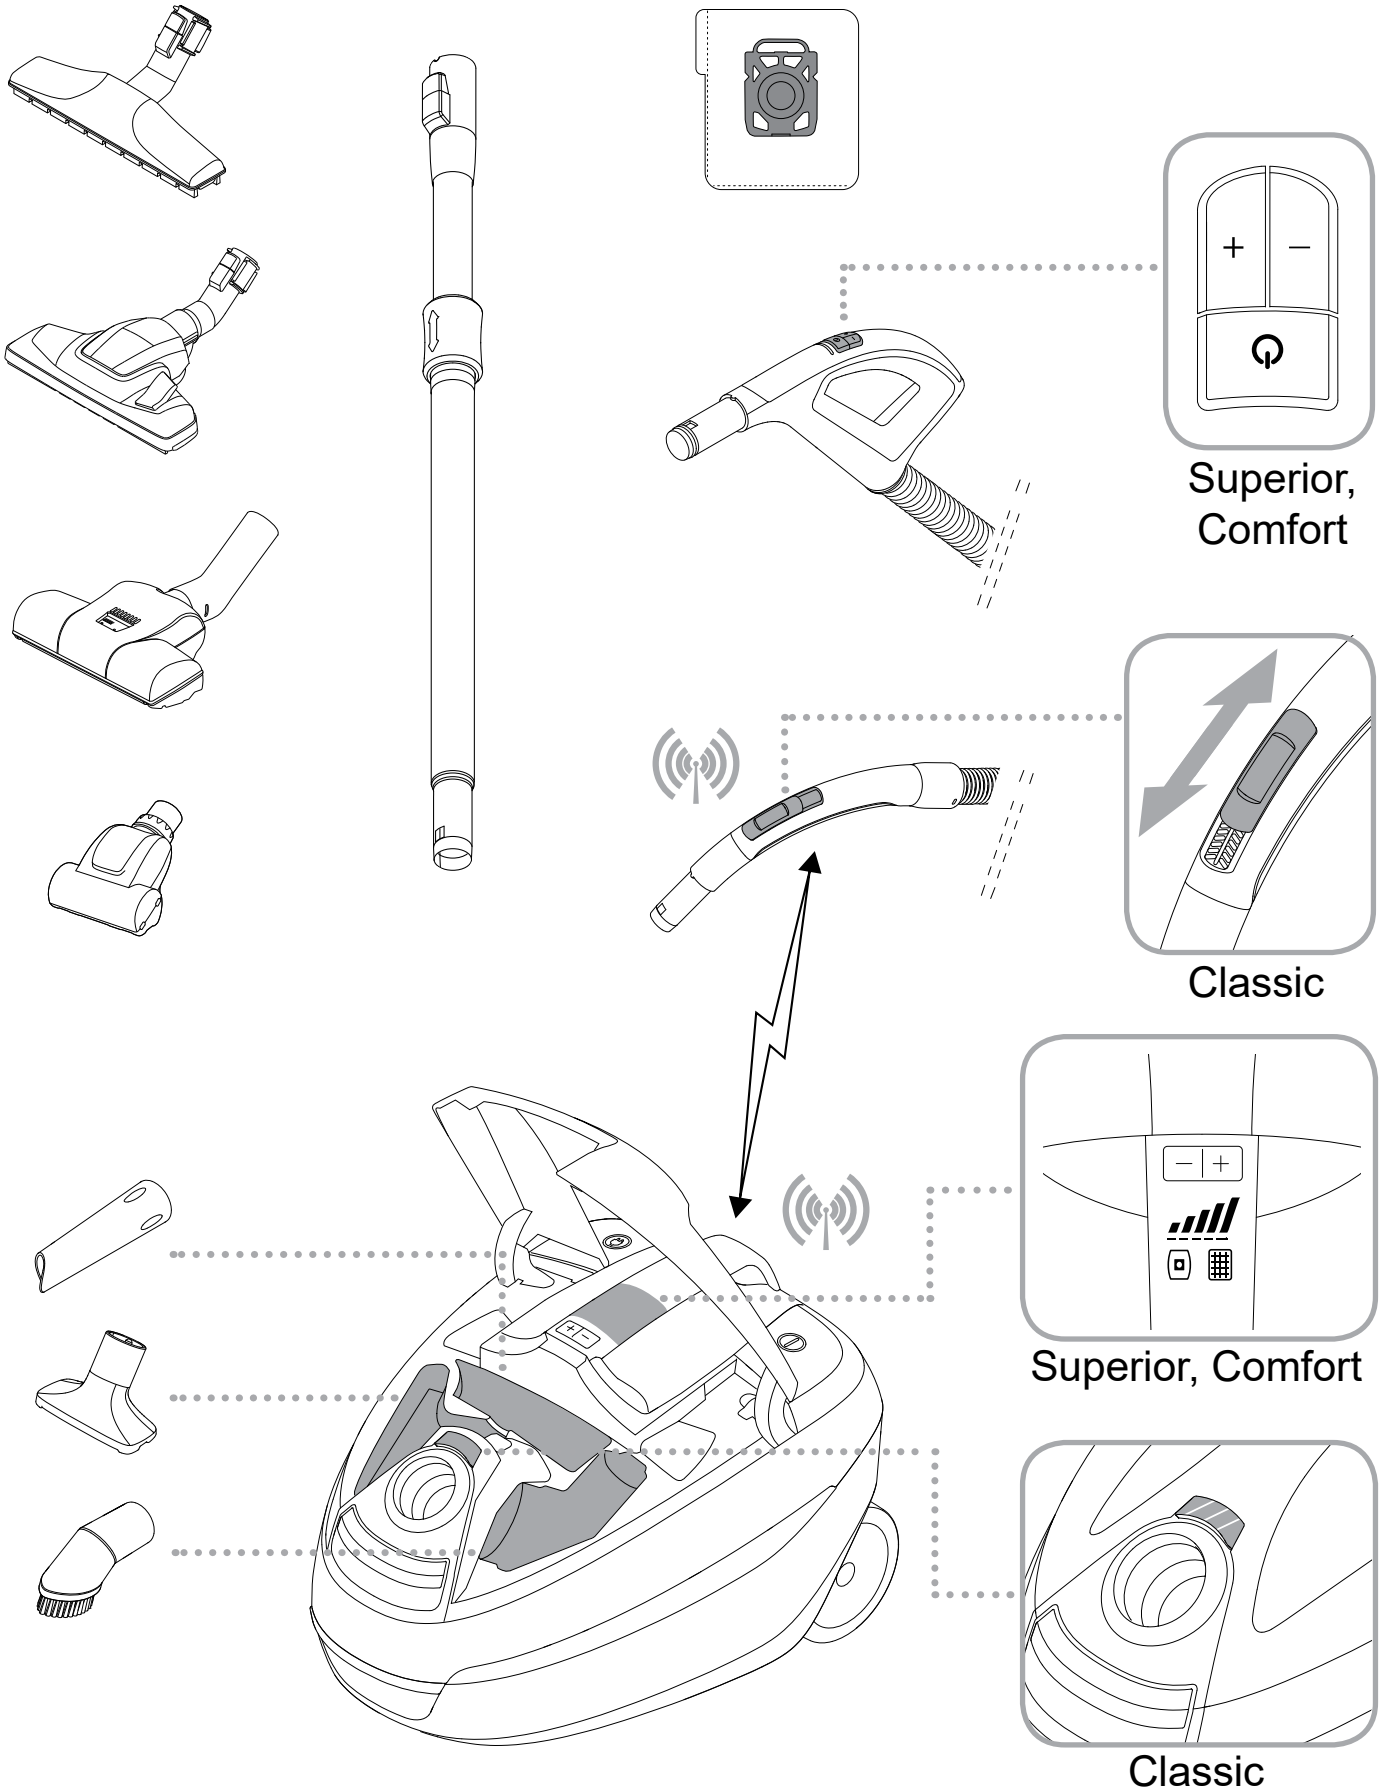

## WEEE

The symbol  indicates that this appliance may not be discarded together with household waste, but must be collected separately. Please dispose old appliances at the applicable collection point for recycling.