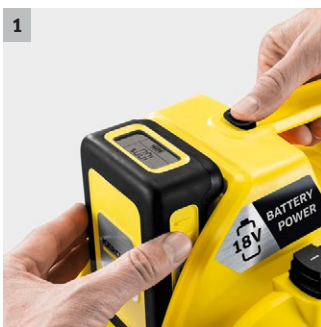

## WD 1 Compact Battery

Knows no bounds: the cordless multi-purpose vacuum cleaner WD 1 Compact Battery on the 18 V Battery Power battery platform with special accessories for cleaning car interiors. Battery not included.

### 1 18 V Battery Power exchangeable battery

- Makes it possible to work without the need for a power supply and therefore achieve maximum freedom of movement.
- Real Time Technology with LCD battery display: remaining running time, remaining charging time and battery capacity.