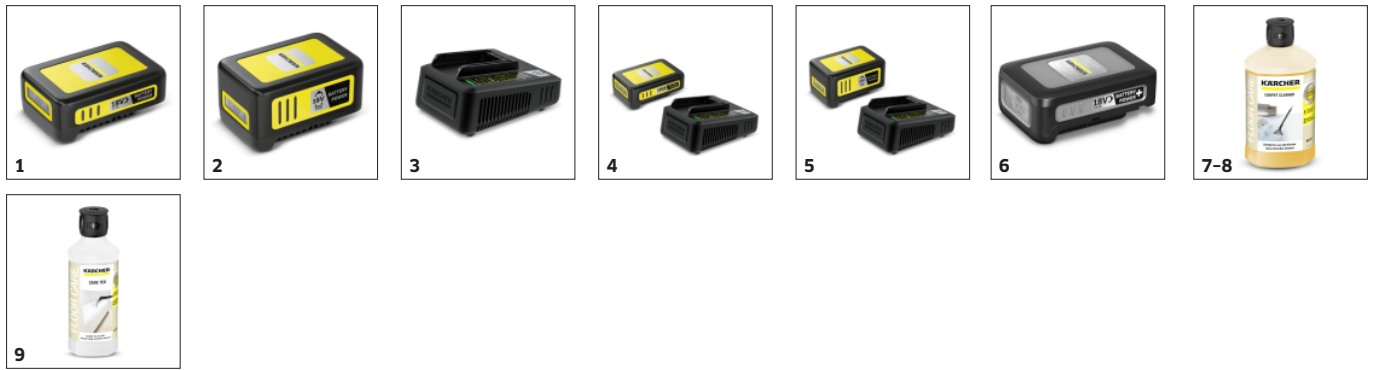

ACCESSORIES FOR SE 3-18 COMPACT

1.081-500.0

		Order no.	Description	
BATTERIES				
Battery Power 18/25	1	2.445-034.0	18 V / 2.5 Ah Kärcher Battery Power exchangeable battery with innovative Real Time Technology incl. LCD display to indicate battery level. Suitable for use in all devices on the 18 V Kärcher battery platform.	☐
Battery Power 18/50	2	2.445-035.0	18 V / 5.0 Ah Kärcher Battery Power exchangeable battery with innovative Real Time Technology incl. LCD display to indicate battery level. Suitable for use in all devices on the 18 V Kärcher battery platform.	☐
BATTERY CHARGERS				
Fast Charger Battery Power 18 V	3	2.445-032.0	The fast charger charges the 18 V/2.5 Ah Kärcher Battery Power exchangeable battery to 80% in just 44 minutes and can be used for all batteries on the 18 V Kärcher battery platform.	☐
STARTERKIT BATTERIES AND BATTERY CHARGERS				
Starter kit Battery Power 18/25	4	2.445-062.0	Battery Power 18/25 Starter Kit incl. 18 V/2.5 Ah Battery Power exchangeable battery with innovative Real Time Technology and 18 V fast charger. For all devices on the 18 V Kärcher battery platform.	☐
Starter kit Battery Power 18/50	5	2.445-063.0	Incl. 18 V / 5.0 Ah Kärcher Battery Power exchangeable battery and 18 V fast charger: The Battery Power 18/50 Starter Kit for use in all devices on the Kärcher 18 V battery platform.	☐
BATTERIES				
Battery Power+ 18/30	6	2.445-042.0	With Real Time Technology via LCD display: Very powerful Battery Power+ 18 V lithium-ion battery. Long runtime thanks to a capacity of 3.0 Ah. With voltage monitoring and IPX5 protection.	☐
CARPET AND UPHOLSTERY CLEANING				
Carpet cleaner RM 519	7	6.295-771.0	Liquid detergent with quick dry formula for interim cleaning. Suitable for carpets, rugs, upholstery, car seats, etc.	☐
NOCH NICHT GEPFLEGT ^^^^_^^^_>	8	6.296-031.0		☐
CARPET UND UPHOLSTERY CARE				
Textile impregnator care tex RM 762	9	6.295-769.0	Highly effective, long-lasting protection for all textile coverings. Carpets, upholstery and car seats are covered with a dirt-repellent protective film which helps to prevent dirt accumulating in future. Therefore, dirt can be vacuumed up more easily and thoroughly.	☐

■ Included in the scope of supply. □ Available accessories. ○ Detergents.