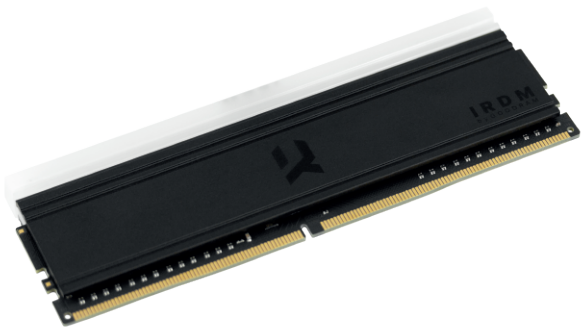

IRDM RGB

Express yourself

DDR4 Memory Modules

MODULE FREQUENCY

RGB LED LIGHTING

UNIQUE DESIGN

100 % TESTED

LIFETIME WARRANTY

REVAMP YOUR PC

Give your opponents no chance and use your computer to its maximum potential. Designed for gamers and professionals, IRDM RGB DDR4 memory modules with LED lighting are a guarantee of extraordinary performance and visual effects tailored to your computer setup.

DURABLE HEATSINK

The black heatsink, constructed from a combination of aluminum, silicon, and magnesium, impresses with its durability and can easily handle the temperature inside your machine. The timeless design will appeal to even the most demanding users.

efficient, and reliable tools to get the job done. Explore the range and discover high-speed SSDs with M.2 and 2.5" form factors, as well as memory cards that perform with the highest precision even under extreme conditions. If you value minimalism, opt for IRDM PRO DDR4 modules which are available in three modern color versions: Deep Black, Hollow White, and Pitch Black. Enter the world of IRDM and benefit from the solutions at the highest level.