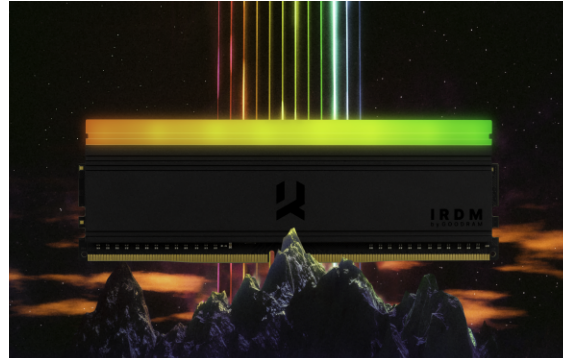

DURABLE HEATSINK

The black heatsink, constructed from a combination of aluminum, silicon, and magnesium, impresses with its durability and can easily handle the temperature inside your machine. The timeless design will appeal to even the most demanding users.