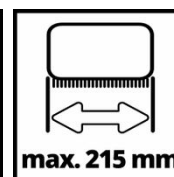

Technical Data

- Voltage 18 V
- Rotation speed 800 - 1400 min⁻¹
- Diameter of brush 115 mm
- Working width (brush MEDIUM) 215 mm

Logistic Data

- Product weight (kg) 3.8
- Gross weight (kg) 5.3
- Dimensions single packaging 1150 x 250 x 215 mm
- Pieces per export carton 2 Pieces
- Gross weight of export carton 10 kg
- Dimensions export carton 1170 x 270 x 320 mm
- Container quantity (20"/40"/40"HC) 572 | 1144 | 1304