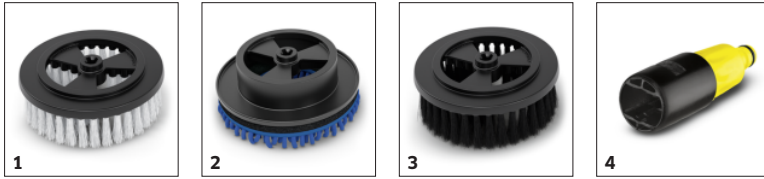

ACCESSORIES FOR WB 130 ROTATING WASH BRUSH 2.644-286.0

		Order no.	Description	
BRUSHES				
Interchangeable attachment universal for WB 130	1	2.644-289.0	Ideal for cleaning all smooth surfaces such as paint, glass or plastic: The interchangeable Universal attachment for the WB 130 rotating wash brush.	☐
Interchangeable attachment car & bike for WB 130	2	2.644-290.0	Perfect cleaning of cars and motorbikes: The interchangeable Car & Bike microfibre attachment for the WB 130 rotating wash brush.	☐
Interchangeable attachment home & garden for WB 130	3	2.644-291.0	For thorough cleaning of resistant surfaces around the home: The interchangeable Home & Garden attachment for the WB 130 rotating wash brush.	☐
Garden hose adapter	4	2.640-732.0	Adapter for garden hose connection - suitable for attaching all Kärcher brushes to garden hoses with the quick-coupling system.	☐

☐ Available accessories.