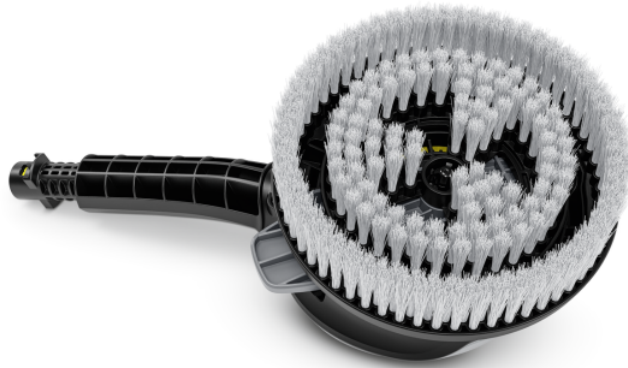

## WB 130 ROTATING WASH BRUSH

Always in motion: The rotating wash brush with interchangeable attachment cleans smooth surfaces such as paint, glass or plastic. Quick attachment changes thanks to the integrated release lever.

## Rotating brush head

- Gentle, soft and efficient cleaning.
- Convenient and comfortable cleaning.