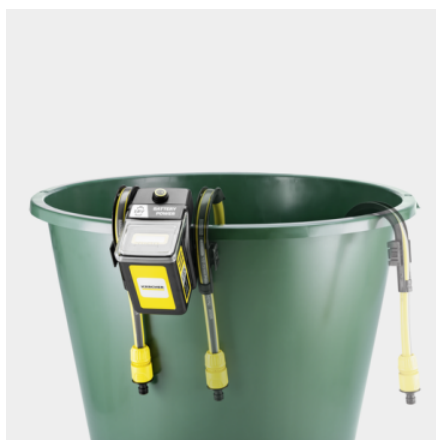

BP 2.000-18 BARREL

The battery barrel pump BP 2.000-18 Barrel makes it possible to use precious rain water from the barrel also in gardens without a power connection. This not only saves drinking water, but also money.

Order no.

1.645-475.0

- Flexible clamping device
- Includes prefilter
- Ideal for gardens without a power connection

Technical data

EAN code		4054278878102
Battery platform		18 V battery platform
Max. motor rating	W	80
Max. flow rate	l/h	< 2000
Delivery height / Max. pressure	m / bar	max. 20 / 2
Immersion depth	m	max. 1.8
Delivery temperature	°C	max. 35
Voltage	V	18
Runtime per battery charging	min	max. 25 (2.5 Ah) / max. 50 (5.0 Ah)
Weight without accessories	kg	1.1
Weight incl. packaging	kg	1.6
Dimensions (L × W × H)	mm	173 × 135 × 316

Equipment

Battery holder on barrel	■
Fastening possibility	■
Hose, adjustable length	■
Includes prefilter	■
Integrated on/off switch	■
Hose guide	■
Overcurrent circuit breaker	■

■ Included in the scope of supply.

Variable position of the hose outlet in 3 positions

- Perfect adjustment to every application.

18 V Kärcher Battery Power battery platform

- Real Time Technology with LCD battery display: Remaining running time, remaining charging time and battery capacity. Long-lasting and powerful thanks to lithium-ion cells. The exchangeable battery can be used in all other 18 V Kärcher Battery Power platform devices.