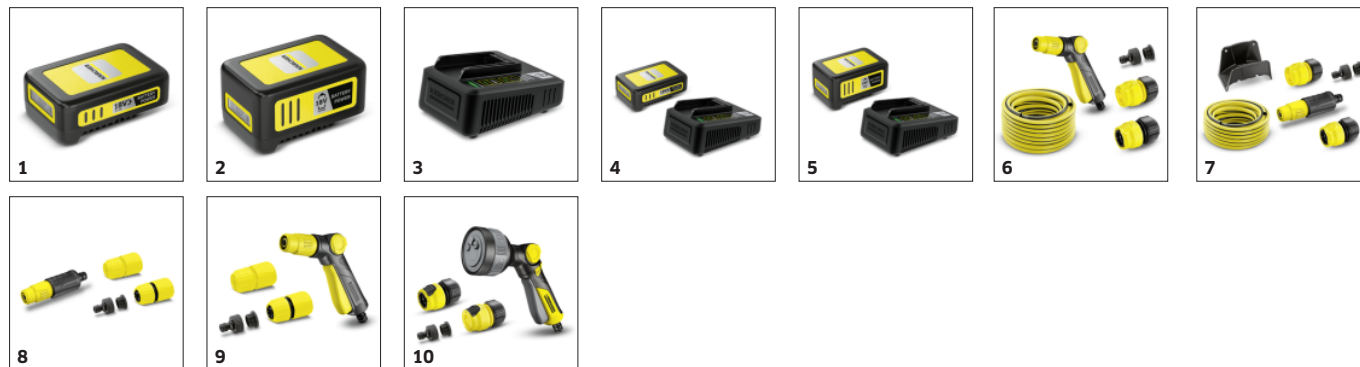

Flexible clamping device

- Perfect hold to any barrel thanks to very high fitting accuracy.

ACCESSORIES FOR BP 2.000-18 BARREL

1.645-475.0

		Order no.	Description	
BATTERIES				
Battery Power 18/25	1	2.445-034.0	18 V / 2.5 Ah Kärcher Battery Power exchangeable battery with innovative Real Time Technology incl. LCD display to indicate battery level. Suitable for use in all devices on the 18 V Kärcher battery platform.	<input type="checkbox"/>
Battery Power 18/50	2	2.445-035.0	18 V / 5.0 Ah Kärcher Battery Power exchangeable battery with innovative Real Time Technology incl. LCD display to indicate battery level. Suitable for use in all devices on the 18 V Kärcher battery platform.	<input type="checkbox"/>
BATTERY CHARGERS				
Fast Charger Battery Power 18 V	3	2.445-032.0	The fast charger charges the 18 V/2.5 Ah Kärcher Battery Power exchangeable battery to 80% in just 44 minutes and can be used for all batteries on the 18 V Kärcher battery platform.	<input type="checkbox"/>
STARTERKIT BATTERIES AND BATTERY CHARGERS				
Starter kit Battery Power 18/25	4	2.445-062.0	Battery Power 18/25 Starter Kit incl. 18 V/2.5 Ah Battery Power exchangeable battery with innovative Real Time Technology and 18 V fast charger. For all devices on the 18 V Kärcher battery platform.	<input type="checkbox"/>
Starter kit Battery Power 18/50	5	2.445-063.0	Incl. 18 V / 5.0 Ah Kärcher Battery Power exchangeable battery and 18 V fast charger: The Battery Power 18/50 Starter Kit for use in all devices on the Kärcher 18 V battery platform.	<input type="checkbox"/>
HOSES				
Hose set, 20 m	6	2.645-115.0	Hose set with 20 m standard hose (1/2"), spray gun, G3/4 brass tap adaptor with G1/2 reducer, universal hose connector and universal connector with Aqua Stop.	<input type="checkbox"/>
Hose set with hose hanger, 15 m	7	2.645-114.0	Hose set with hose hanger, 15 m PrimoFlex® hose (1/2"), nozzle, G1 tap adaptor with G3/4 reducer, universal hose connector and universal hose connector with Aqua Stop.	<input type="checkbox"/>
NOZZLES AND SPRAY LANCES				
Nozzle set	8	2.645-288.0	The optimal entry-level set with nozzle, tap connector and 2 connectors (one includes Aqua Stop). Immediately ready for easy watering of the garden.	<input type="checkbox"/>
Spray gun set	9	2.645-289.0	All set to water the garden in an instant: In addition to the spray gun, the spray gun set also includes a tap adapter as well as 2 hose connectors - one of which has Aqua Stop.	<input type="checkbox"/>
Multifunctional spray gun set Plus	10	2.645-290.0	Made for a variety of garden watering applications: the multifunctional spray gun includes tap adaptor and 2 connectors with grip (one with Aqua Stop).	<input type="checkbox"/>