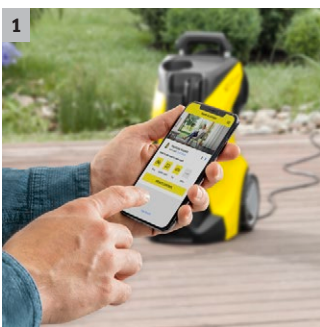

## K 5 Smart Control

K 5 Smart Control: pressure washer with Bluetooth, application consultant app, boost mode for extra power, G 180 Q Smart Control spray gun, 3-in-1 Multi Jet spray lance, hose reel.