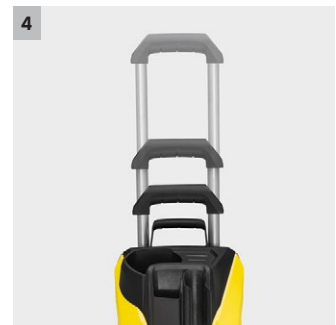

1 Home & Garden app

- The Kärcher Home & Garden app makes you a cleaning expert.
- Make use of our extensive Kärcher knowledge for the perfect cleaning results.

2 Power Control spray gun and Quick Connect spray lances

- The optimal setting for every surface. Three pressure settings and one detergent setting.
- Full control - the manual display shows the settings that have been set.

3 Plug 'n' Clean - the Kärcher detergent system

- Innovative insertion system for Kärcher detergent bottles.
- For quick, convenient and comfortable application of detergents with the pressure washer.

4 Telescopic handle made from high-quality aluminium

- Can be adapted to people of different heights.
- The height of the telescopic handle can be adjusted by pulling.