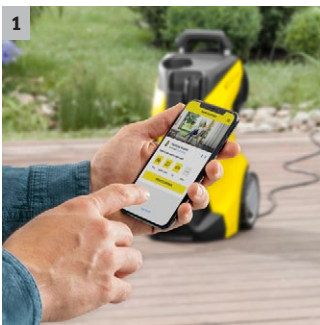

K 5 Power Control Home

For even greater control: K 5 Power Control pressure washer with application consultant via app, G 160 Q Power Control spray gun, Vario Power spray lance and Plug 'n' Clean system. Incl. Home Kit.

1 Home & Garden app

- The Kärcher Home & Garden app makes you a cleaning expert.
- Make use of our extensive Kärcher knowledge for the perfect cleaning results.

2 Power Control spray gun and Quick Connect spray lances

- Innovative insertion system for Kärcher detergent bottles.
- For quick, convenient and comfortable application of detergents with the pressure washer.

4 Telescopic handle made from high-quality aluminium

- Can be adapted to people of different heights.
- The height of the telescopic handle can be adjusted by pulling.

K 5 Power Control Home

- Power Control spray gun with pressure level display
- Maximum stability thanks to low centre of gravity, hose guide and larger base
- Highly efficient water-cooled motor