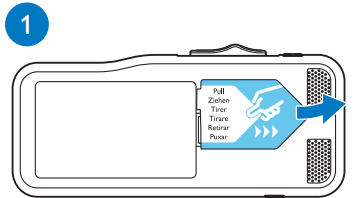

Specifications are subject to change without notice.

Document version 1.0, 18/10/2013.  
5103 109 9771.1

3 hrs