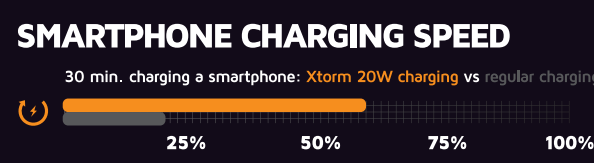

XTORM.EU/EXPLORE/FS4

OPEN HERE

#MOREENERGY