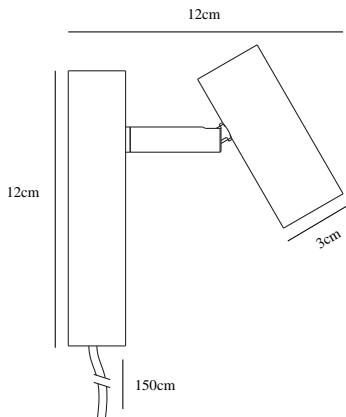

OMARI | WALL LIGHT | WHITE

2112231001

nordlux®

Voltage (V): 230 Volt
IP degree: IP20
Class (Class 1, Class 2, Class 3):
Class 2 (Double isolated)
Bulb base: LED Module
Switch placement: On the fixture

Primary material: Metal
Color of the cable: White
Length of the cable (cm): 150
Surface material of the cable:
Plastic
Is the cable replaceable: True
Color: White

Height (cm): 12
Width (cm): 7
Shade Diameter (cm): 3
Outdoor base dimension (cm): 12
Length (cm): 12
Projection (cm): 12
Tilt Angle (°): 90
Turning Angle (°): 320

EAN: 5704924005428
TUN: 2148700
Item Number: 2112231001
Pcs Per Master Carton: 4

Sales Box Height (cm): 11.5
Sales Box Width (cm): 13
Sales Box Depth (cm): 7.5
Sales Box Volume m³: 0.0011
Product net weight (kg): 0.26

Brightness of light (Lumen): 320
Color Temperature (K): 2700
Ra-value : 80
Lifetime (h): 25000
Beam Angle (°) : 41
Candela (cd) (for directional
lamp only): 550
Energy Class: F
Actual Watt (W): 0