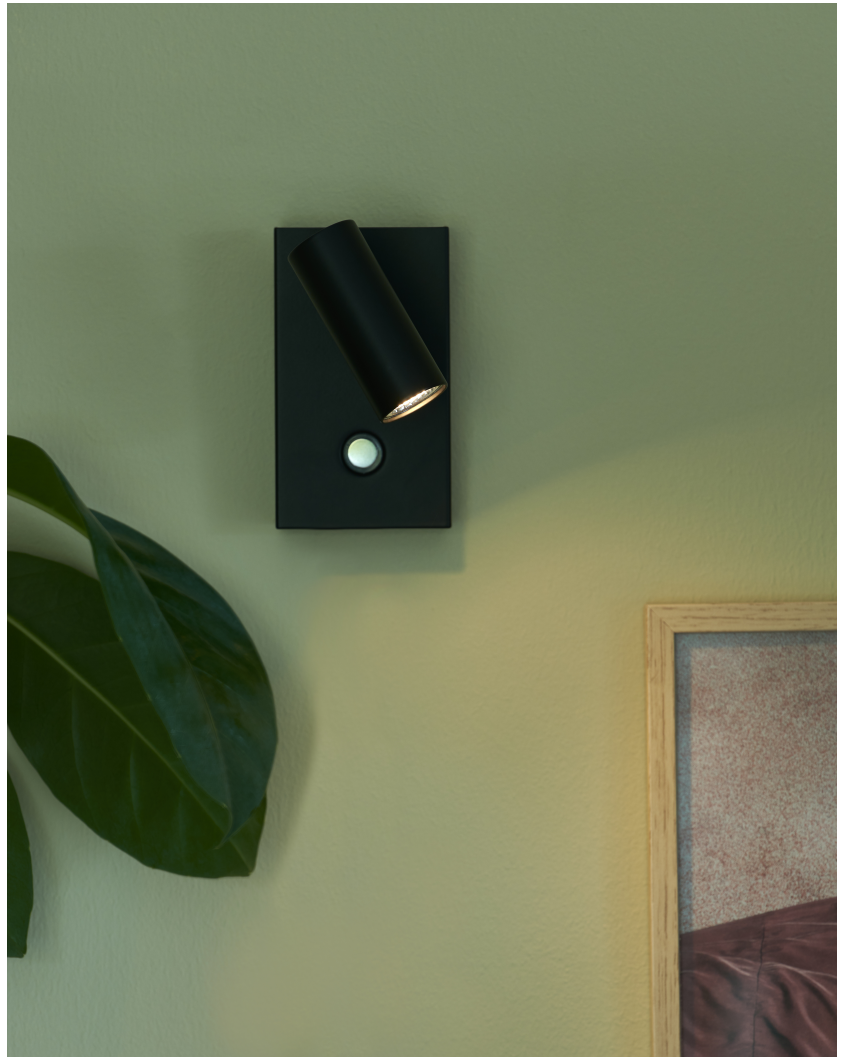

OMARI | WALL LIGHT | BLACK

2112231003

nordlux®

Voltage (V): 230 Volt
IP degree: IP20
Class (Class 1, Class 2, Class 3):
Class 2 (Double isolated)
Bulb base: LED Module
Switch placement: On the fixture

Primary material: Metal
Color of the cable: Black
Length of the cable (cm): 150
Surface material of the cable:
Plastic
Is the cable replaceable: True
Color: Black

Height (cm): 12
Width (cm): 7
Shade Diameter (cm): 3
Outdoor base dimension (cm): 12
Length (cm): 12
Projection (cm): 12
Tilt Angle (°): 90
Turning Angle (°): 320

EAN: 5704924005435
TUN: 2148701
Item Number: 2112231003
Pcs Per Master Carton: 4

Sales Box Height (cm): 11.5
Sales Box Width (cm): 13
Sales Box Depth (cm): 7.5
Sales Box Volume m³: 0.0011
Product net weight (kg): 0.26

Brightness of light (Lumen): 320
Color Temperature (K): 2700
Ra-value : 80
Lifetime (h): 25000
Beam Angle (°) : 41
Candela (cd) (for directional
lamp only): 550
Energy Class: F
Actual Watt (W): 0

- Minimalist and streamlined design
- Adjustable lamp head for a directional light
- Moodmaker™ Touch dimmable on base
- 5 year LED guarantee

Omari is a series of spots focusing on light, clean and simple Nordic lines. This minimalist and streamlined wall light has an on/off touch switch and dimmer. Place it next to your bed for a functional light that you can easily adjust to fit your needs.