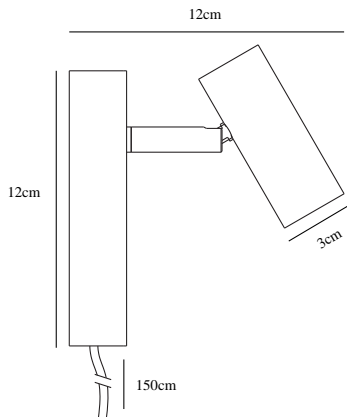

OMARI | WALL LIGHT | BLACK

2112231003

nordlux®

Voltage (V): 230 Volt
IP degree: IP20
Class (Class 1, Class 2, Class 3):
Class 2 (Double isolated)
Bulb base: LED Module
Switch placement: On the fixture

Primary material: Metal
Color of the cable: Black
Length of the cable (cm): 150
Surface material of the cable:
Plastic
Is the cable replaceable: True
Color: Black

Height (cm): 12
Width (cm): 7
Shade Diameter (cm): 3
Outdoor base dimension (cm): 12
Length (cm): 12
Projection (cm): 12
Tilt Angle (°): 90
Turning Angle (°): 320

EAN: 5704924005435
TUN: 2148701
Item Number: 2112231003
Pcs Per Master Carton: 4

Sales Box Height (cm): 11.5
Sales Box Width (cm): 13
Sales Box Depth (cm): 7.5
Sales Box Volume m³: 0.0011
Product net weight (kg): 0.26

Brightness of light (Lumen): 320
Color Temperature (K): 2700
Ra-value : 80
Lifetime (h): 25000
Beam Angle (°) : 41
Candela (cd) (for directional
lamp only): 550
Energy Class: F
Actual Watt (W): 0