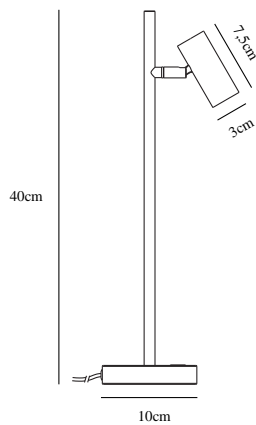

OMARI | TABLE LAMP | WHITE

2112245001

nordlux®

Voltage (V): 230 Volt
 IP degree: IP20
 Class (Class 1, Class 2, Class 3):
 Class 3 (12V)
 Bulb base: LED Module
 Switch placement: On the fixture

Primary material: Metal
 Color of the cable: White
 Length of the cable (cm): 150
 Surface material of the cable:
 Plastic
 Is the cable replaceable: False
 Color: White

Height (cm): 40
 Width (cm): 10
 Tube Diameter (cm): 1.15
 Shade Diameter (cm): 3
 Outdoor base dimension (cm): 10
 Length (cm): 15.5
 Tilt Angle (°): 90
 Turning Angle (°): 320

EAN: 5704924005442
 TUN: 2148723
 Item Number: 2112245001
 Pcs Per Master Carton: 3

Sales Box Height (cm): 41.5
 Sales Box Width (cm): 11.5
 Sales Box Depth (cm): 11.5
 Sales Box Volume m³ : 0.0055
 Product net weight (kg): 0.54

Brightness of light (Lumen): 320
 Color Temperature (K): 2700
 Ra-value : 80
 Lifetime (h): 25000
 Beam Angle (°) : 41
 Candela (cd) (for directional
 lamp only): 550
 Energy Class: F
 Actual Watt (W): 0