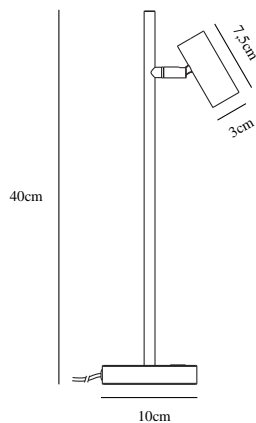

# OMARI | TABLE LAMP | BLACK

2112245003

nordlux®

Voltage (V): 230 Volt  
IP degree: IP20  
Class (Class 1, Class 2, Class 3):  
Class 3 (12V)  
Bulb base: LED Module  
Switch placement: On the fixture

Primary material: Metal  
Color of the cable: Black  
Length of the cable (cm): 150  
Surface material of the cable:  
Plastic  
Is the cable replaceable: False  
Color: Black

Height (cm): 40  
Width (cm): 10  
Tube Diameter (cm): 1.15  
Shade Diameter (cm): 3  
Outdoor base dimension (cm): 10  
Length (cm): 15.5  
Tilt Angle (°): 90  
Turning Angle (°): 320

EAN: 5704924005459  
TUN: 2148725  
Item Number: 2112245003  
Pcs Per Master Carton: 3

Sales Box Height (cm): 41.5  
Sales Box Width (cm): 11.5  
Sales Box Depth (cm): 11.5  
Sales Box Volume m<sup>3</sup>: 0.0055  
Product net weight (kg): 0.54

Brightness of light (Lumen): 320  
Color Temperature (K): 2700  
Ra-value : 80  
Lifetime (h): 25000  
Beam Angle (°) : 41  
Candela (cd) (for directional  
lamp only): 550  
Energy Class: F  
Actual Watt (W): 0