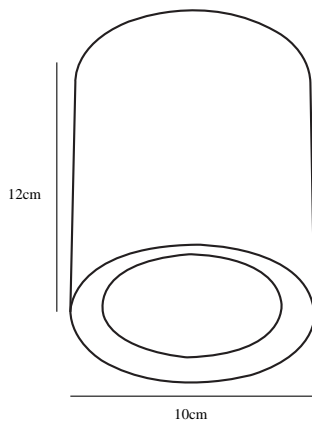

# FALLON LONG | SURFACE DOWNLIGHT | WHITE/STEEL

47550132

nordlux®

Voltage (V): 230 Volt  
IP degree: IP20  
Class (Class 1, Class 2, Class 3):  
Class 2 (Double isolated)  
Bulb base: LED Module  
Parallel connection: True

Primary material: Metal  
Secondary material: Plastic  
Color: White/Steel

Height (cm): 12  
Projection (cm): 12  
EAN: 5701581415386  
TUN: 1975409  
Item Number: 47550132

Pcs Per Master Carton: 3  
Sales Box Height (cm): 13  
Sales Box Width(cm): 11  
Sales Box Depth (cm): 11  
Sales Box Volume m<sup>3</sup> : 0.0016  
Product net weight (kg): 0.408

Brightness of light (Lumen): 500  
Color Temperature (K): 2700  
Ra-value : 80  
Lifetime (h): 20000  
Beam Angle (°) : 110  
Candela (cd) (for directional lamp only): 0  
Energy Class: F  
Actual Watt (W): 8.5