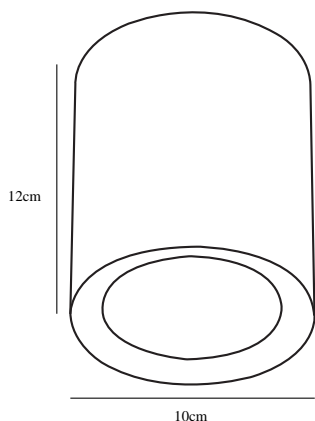

FALLON LONG | SURFACE DOWNLIGHT | BLACK/STEEL

nordlux®

47550103

Voltage (V): 230 Volt
IP degree: IP20
Class (Class 1, Class 2, Class 3):
Class 2 (Double isolated)
Bulb base: LED Module
Parallel connection: True

Primary material: Metal
Secondary material: Plastic
Color: Black/Steel

Height (cm): 12
Projection (cm): 12
EAN: 5701581445987
TUN: 2018621
Item Number: 47550103

Pcs Per Master Carton: 3
Sales Box Height (cm): 13
Sales Box Width(cm): 11
Sales Box Depth (cm): 11
Sales Box Volume m³ : 0.0016
Product net weight (kg): 0.408