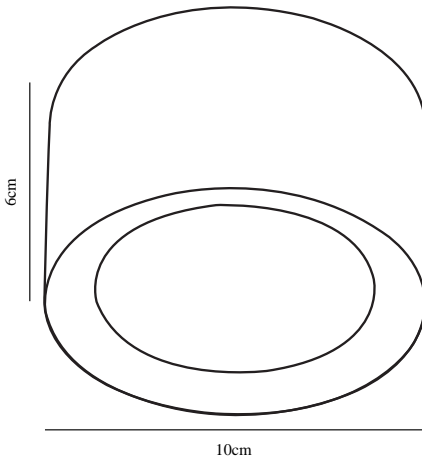

FALLON | SURFACE DOWNLIGHT | WHITE/WHITE **nordlux®**

47540101

Voltage (V): 230 Volt

IP degree: IP20

Class (Class 1, Class 2, Class 3):

Class 2 (Double isolated)

Bulb base: LED Module

Parallel connection: True

Primary material: Metal

Secondary material: Plastic

Color: White/White

Height (cm): 6

Projection (cm): 6

EAN: 5701581415089

TUN: 1975406

Item Number: 47540101

Pcs Per Master Carton: 3

Sales Box Height (cm): 10

Sales Box Width (cm): 7

Sales Box Depth (cm): 11

Sales Box Volume m³ : 0.0008

Product net weight (kg): 0.275

Brightness of light (Lumen): 500

Color Temperature (K): 2700

Ra-value : 80

Lifetime (h): 20000

Beam Angle (°) : 110

Candela (cd) (for directional

lamp only): 0

Energy Class: F

Actual Watt (W): 8.5

Nordlux
47540101