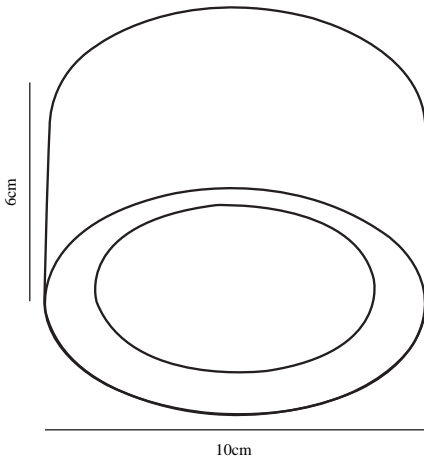

FALLON | SURFACE DOWNLIGHT | BLACK/STEEL nordlux®

47540103

Voltage (V): 230 Volt
 IP degree: IP20
 Class (Class 1, Class 2, Class 3):
 Class 2 (Double isolated)
 Bulb base: LED Module
 Parallel connection: True

Height (cm): 6
 Projection (cm): 6
 EAN: 5701581445888
 TUN: 2018620
 Item Number: 47540103

Pcs Per Master Carton: 3
 Sales Box Height (cm): 10
 Sales Box Width (cm): 7
 Sales Box Depth (cm): 11
 Sales Box Volume m³ : 0.0008
 Product net weight (kg): 0.275

Primary material: Metal
 Secondary material: Plastic
 Color: Black/Steel

Brightness of light (Lumen): 500
 Color Temperature (K): 2700
 Ra-value : 80
 Lifetime (h): 20000
 Beam Angle (°) : 110
 Candela (cd) (for directional lamp only): 0
 Energy Class: F
 Actual Watt (W): 8.5