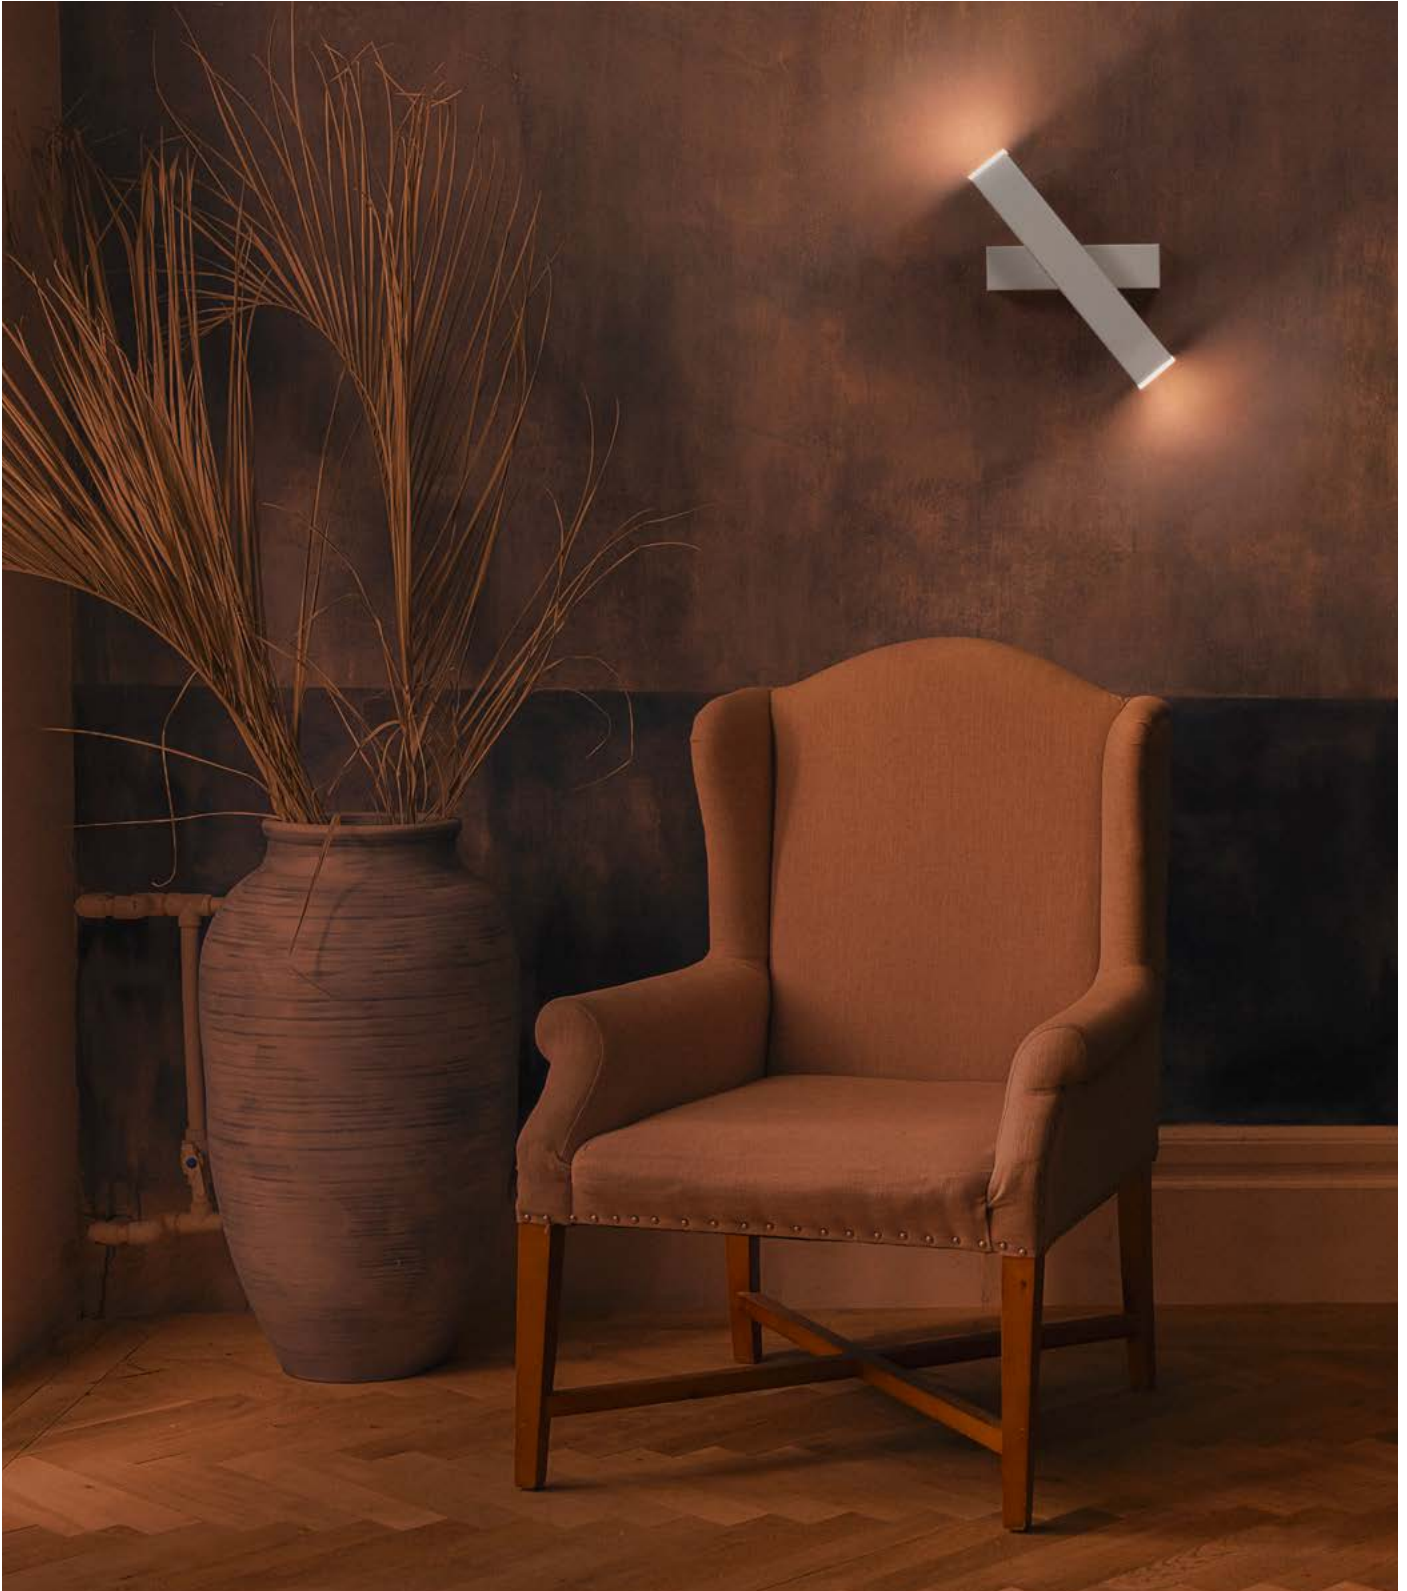

¹ The exact terms and conditions can be found at www.ledvance.com/consumer/services/guarantee | ² Average lifetime in hours

SUN@HOME WIFI ORBIS® CROSS

SMART, ADJUSTABLE WALL LUMINAIRES WITH FULL-SPECTRUM LEDS FOR GREATER CONCENTRATION AND PERFORMANCE