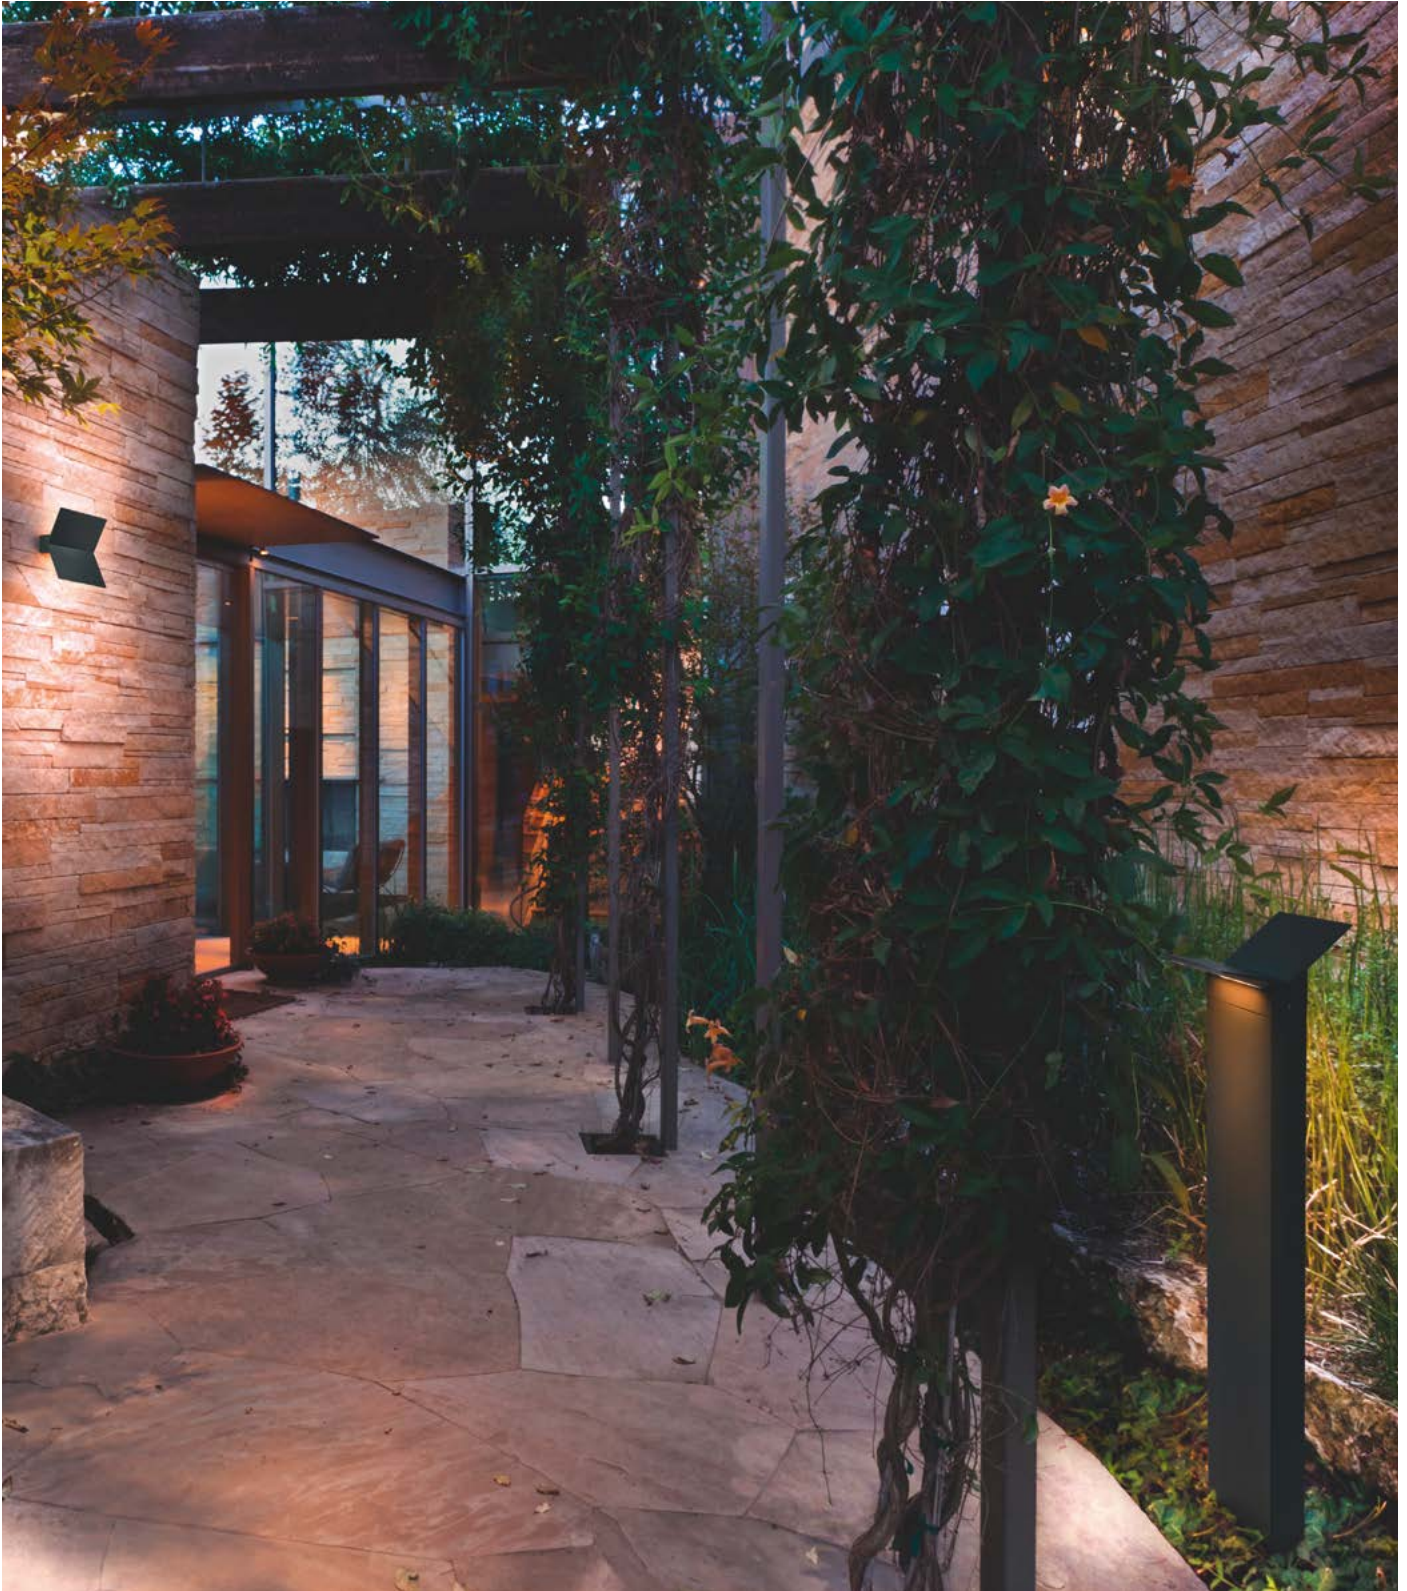

¹ The exact terms and conditions can be found at www.ledvance.com/consumer/services/guarantee | ² Average lifetime in hours

ENDURA® STYLE BAT

OUTDOOR LUMINAIRE FAMILY IN A MODERN WING DESIGN

1
ENDURA STYLE BAT
80cm Post