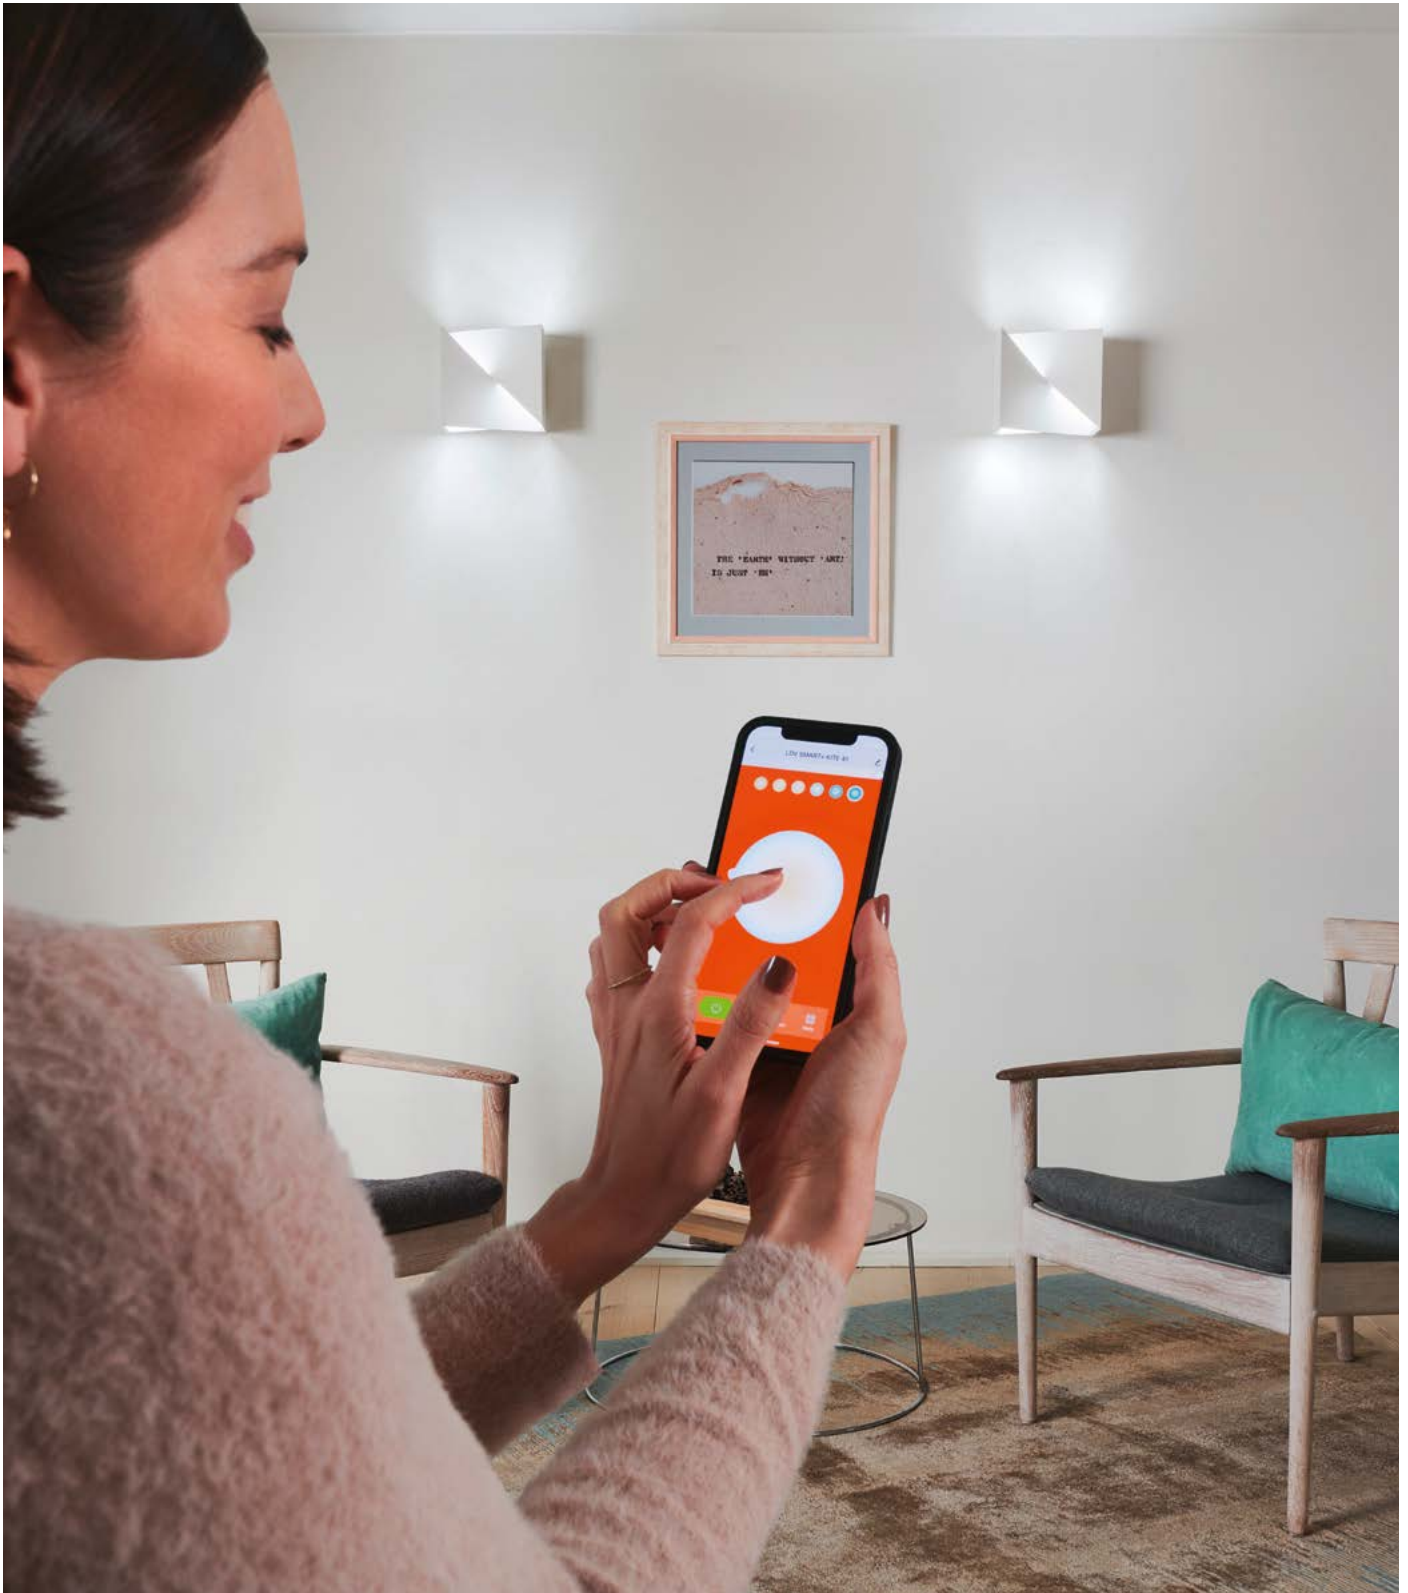

SMART+ WIFI ORBIS® WALL SWAN

DECORATIVE SMART WALL LUMINAIRES MADE OF REAL PLASTER