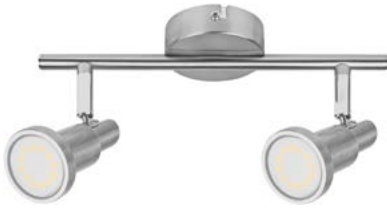

4
LED SPOT GU10
2x3 W 2700