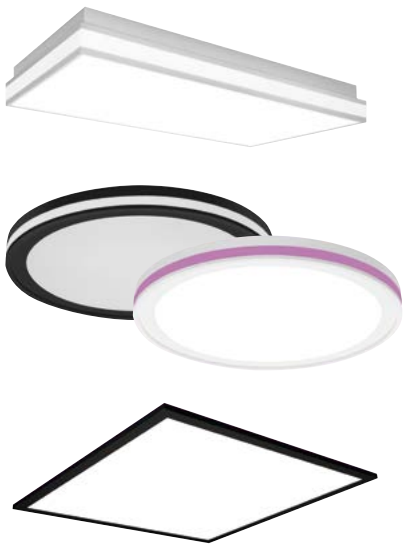

NEW: SMART+ WALL LUMINAIRES

SMART+ WIFI WALL ORBIS SWAN TW

Sophisticated design, clever technology. The new ORBIS SWAN luminaires are made of homely plaster and create aesthetic patterns on the walls. Available in square or rectangular versions.

SMART+ WIFI WALL ORBIS CYLINDRO TW

Pretty – and pretty smart. ORBIS CYLINDRO wall luminaires combine modern aesthetics with intelligent connected light. Their metal housings are coated on the inside with a warm copper tone, on the outside they are optionally available in black or white.

EXTENDED RANGE: SMART+ CEILING LUMINAIRES

SMART+ WIFI CEILING ORBIS MAGNET TW

Fascinating effect – incredibly easy to mount: The diffuser of this ceiling luminaire can be attached without any problems using a strong magnet without screws or clamps.