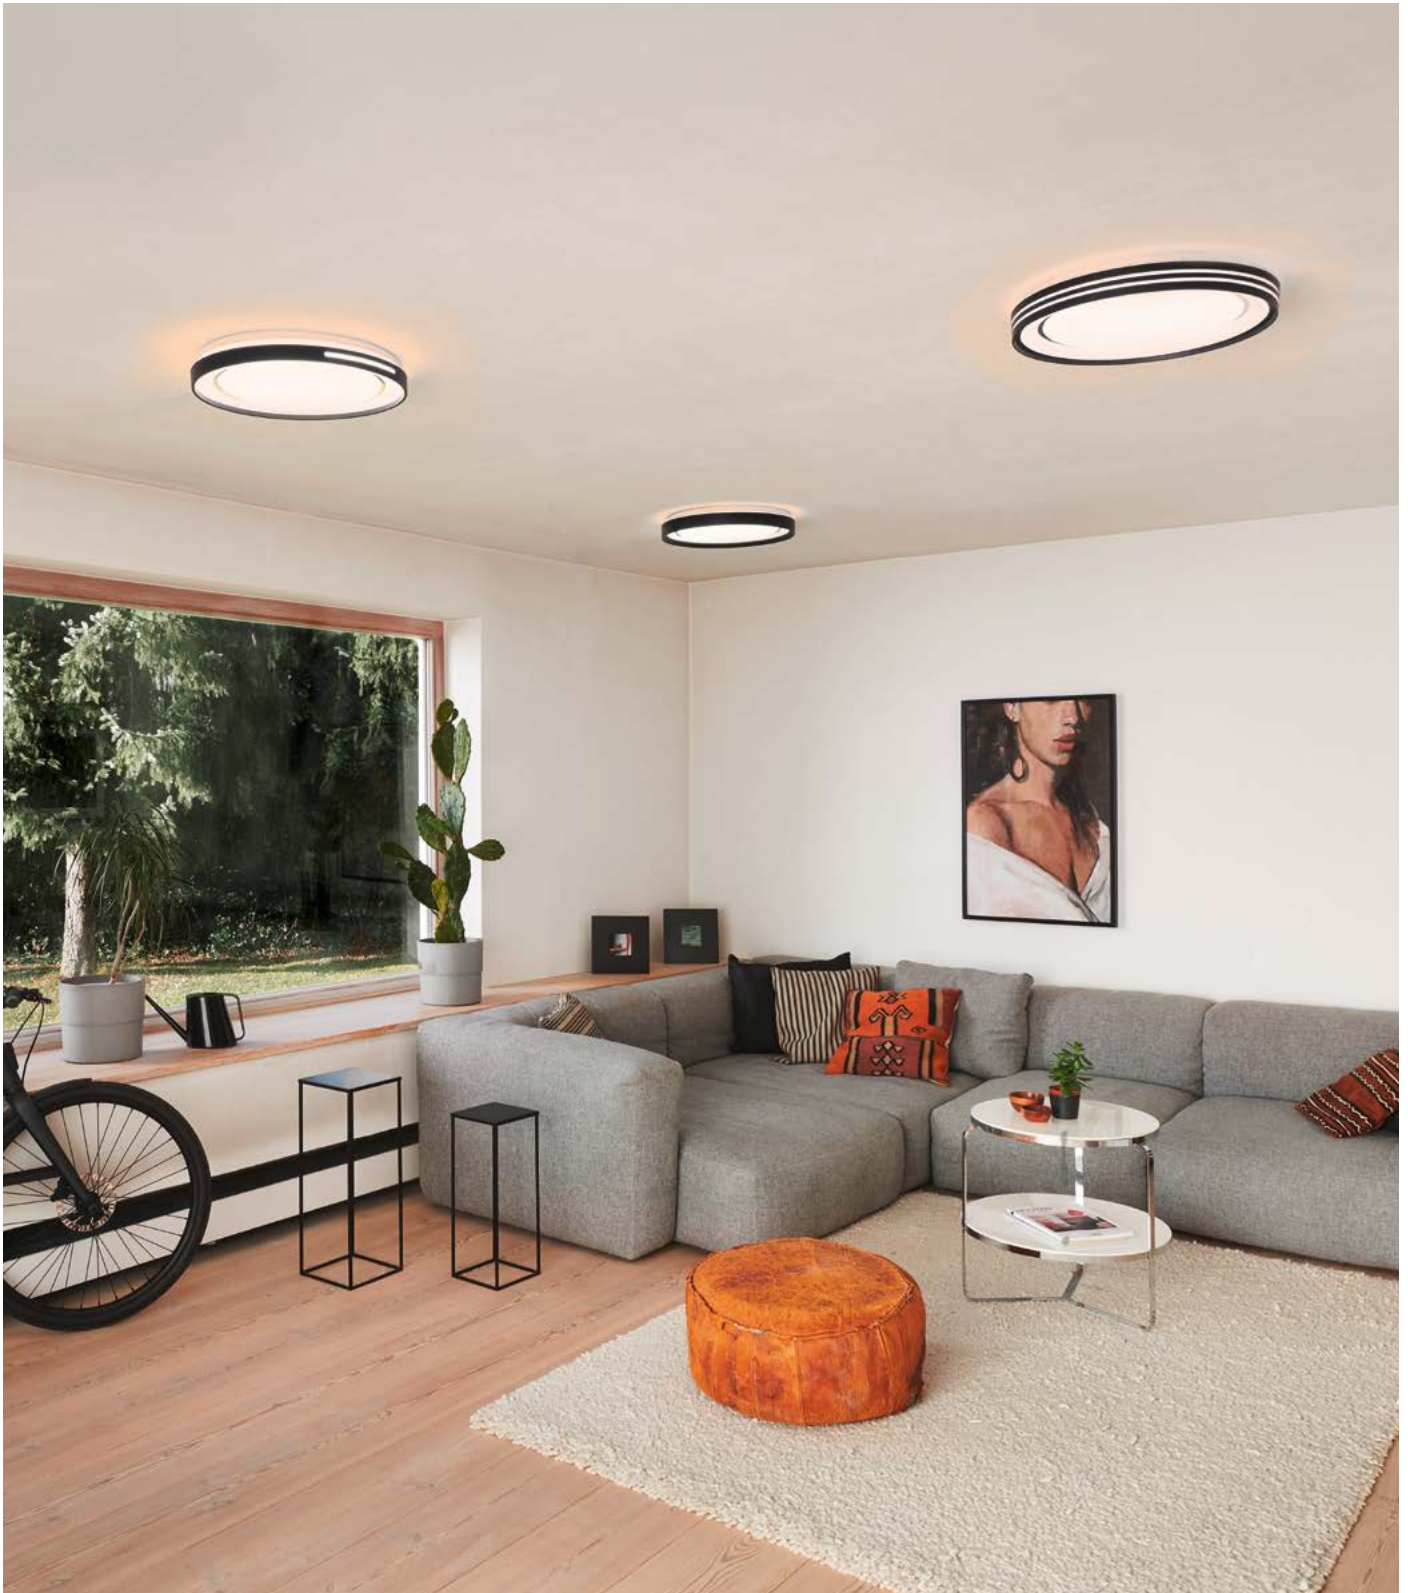

SMART+ WIFI ORBIS® GAVIN, LISA AND JADEN

SMART CEILING LUMINAIRES WITH STRIKING EDGES IN BLACK AND TUNABLE WHITE FUNCTION

1
SMART+ WIFI ORBIS GAVIN
500mm

2
SMART+ WIFI ORBIS LISA
500mm

3
SMART+ WIFI ORBIS JADEN
500mm