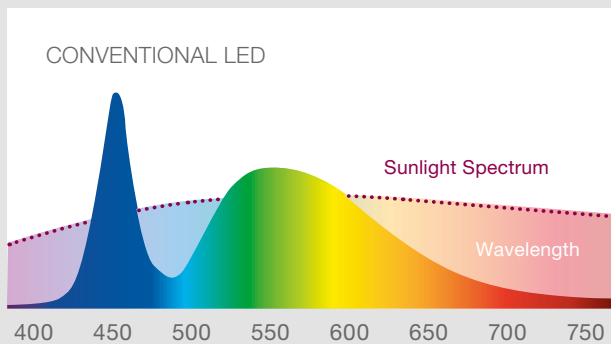

REDUCED BLUE LIGHT COMPONENT AND MORE EVEN LIGHT DISTRIBUTION

Close to the sunlight spectrum – for greater visual comfort and well-being.

© Toshiba Materials