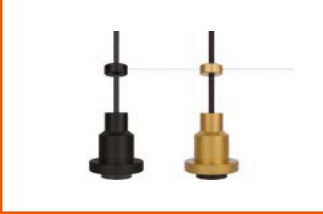

VINTAGE EDITION 1906

VINTAGE EDITION 1906 PENDULUM

60