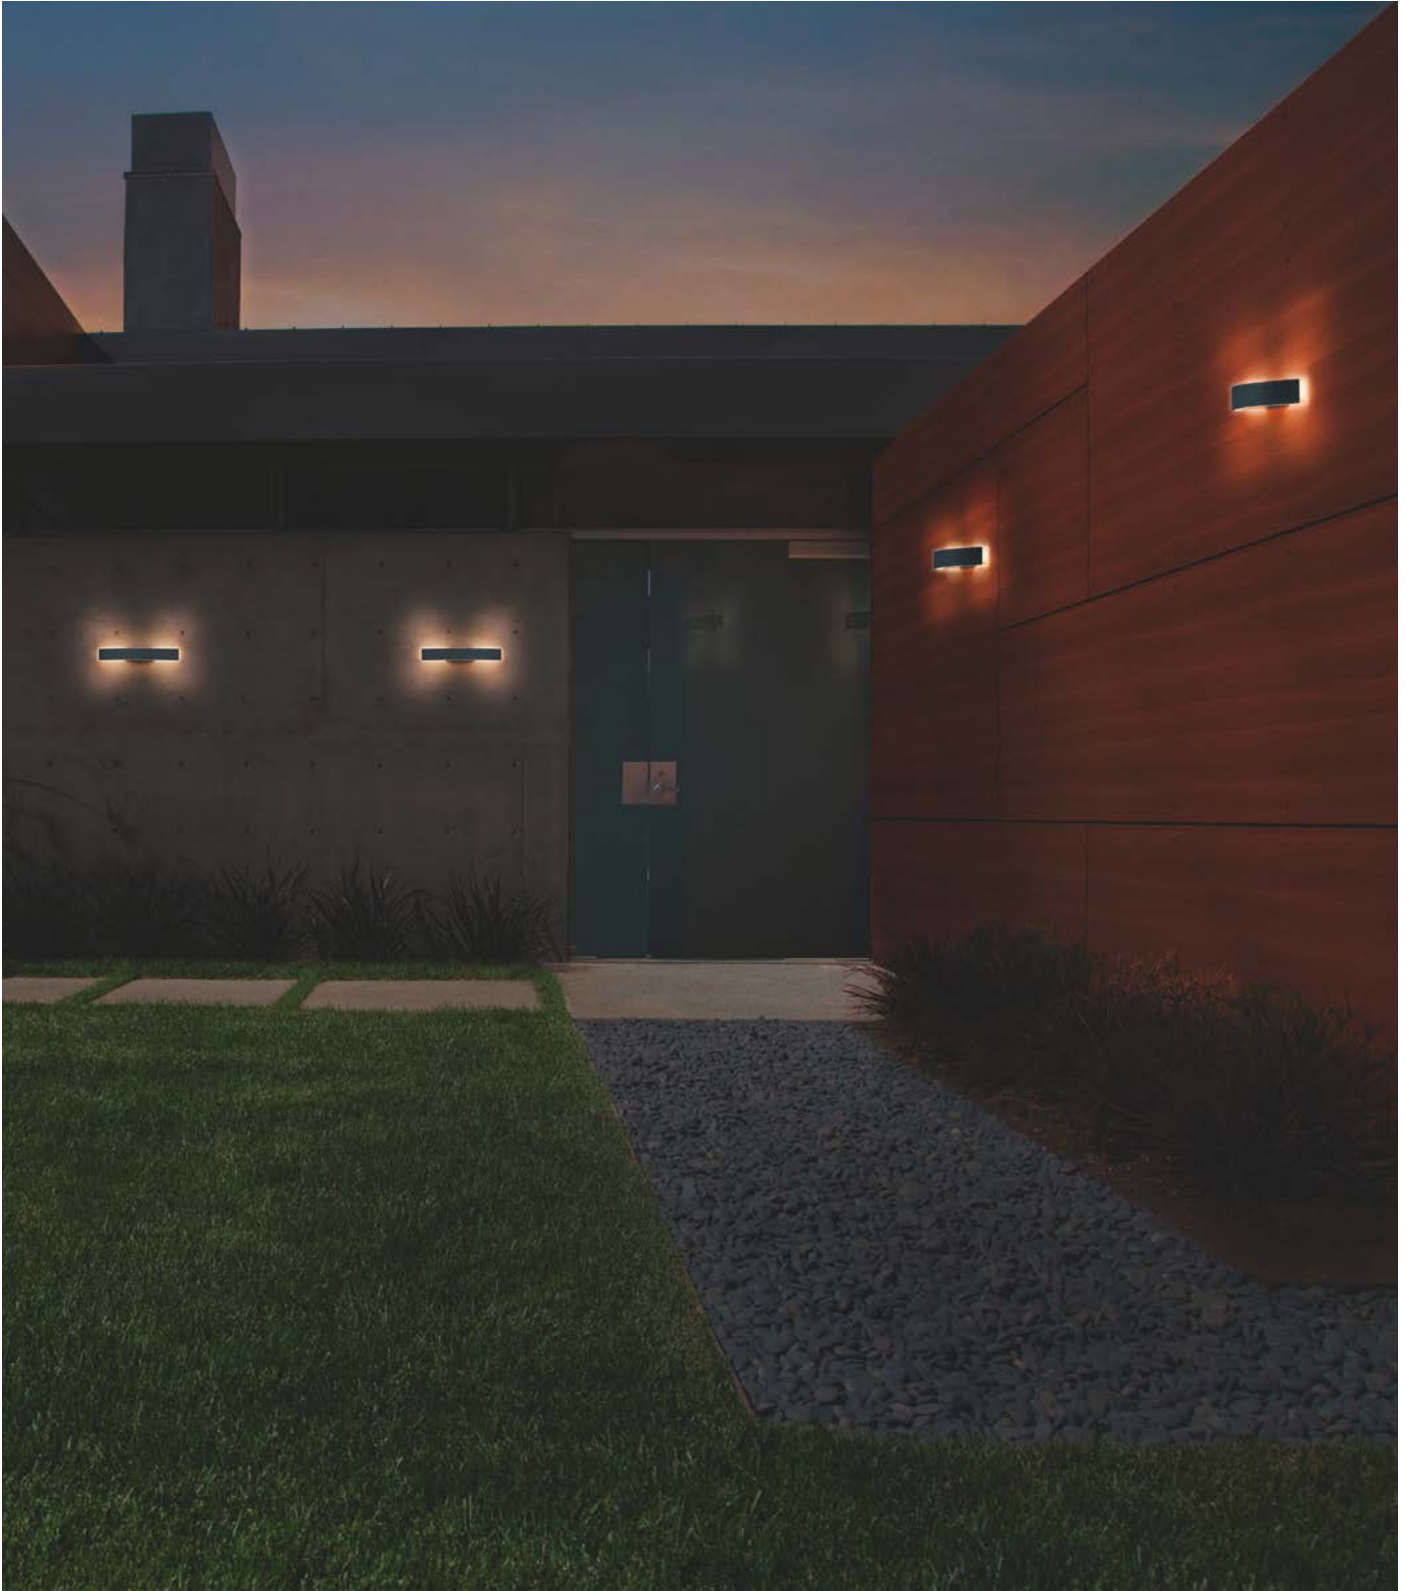

¹ The exact terms and conditions can be found at www.ledvance.com/consumer/services/guarantee | ² Average lifetime in hours

ENDURA® STYLE BOW WALL

AESTHETIC LED OUTDOOR WALL LUMINAIRES FOR
INDIRECT LIGHTING