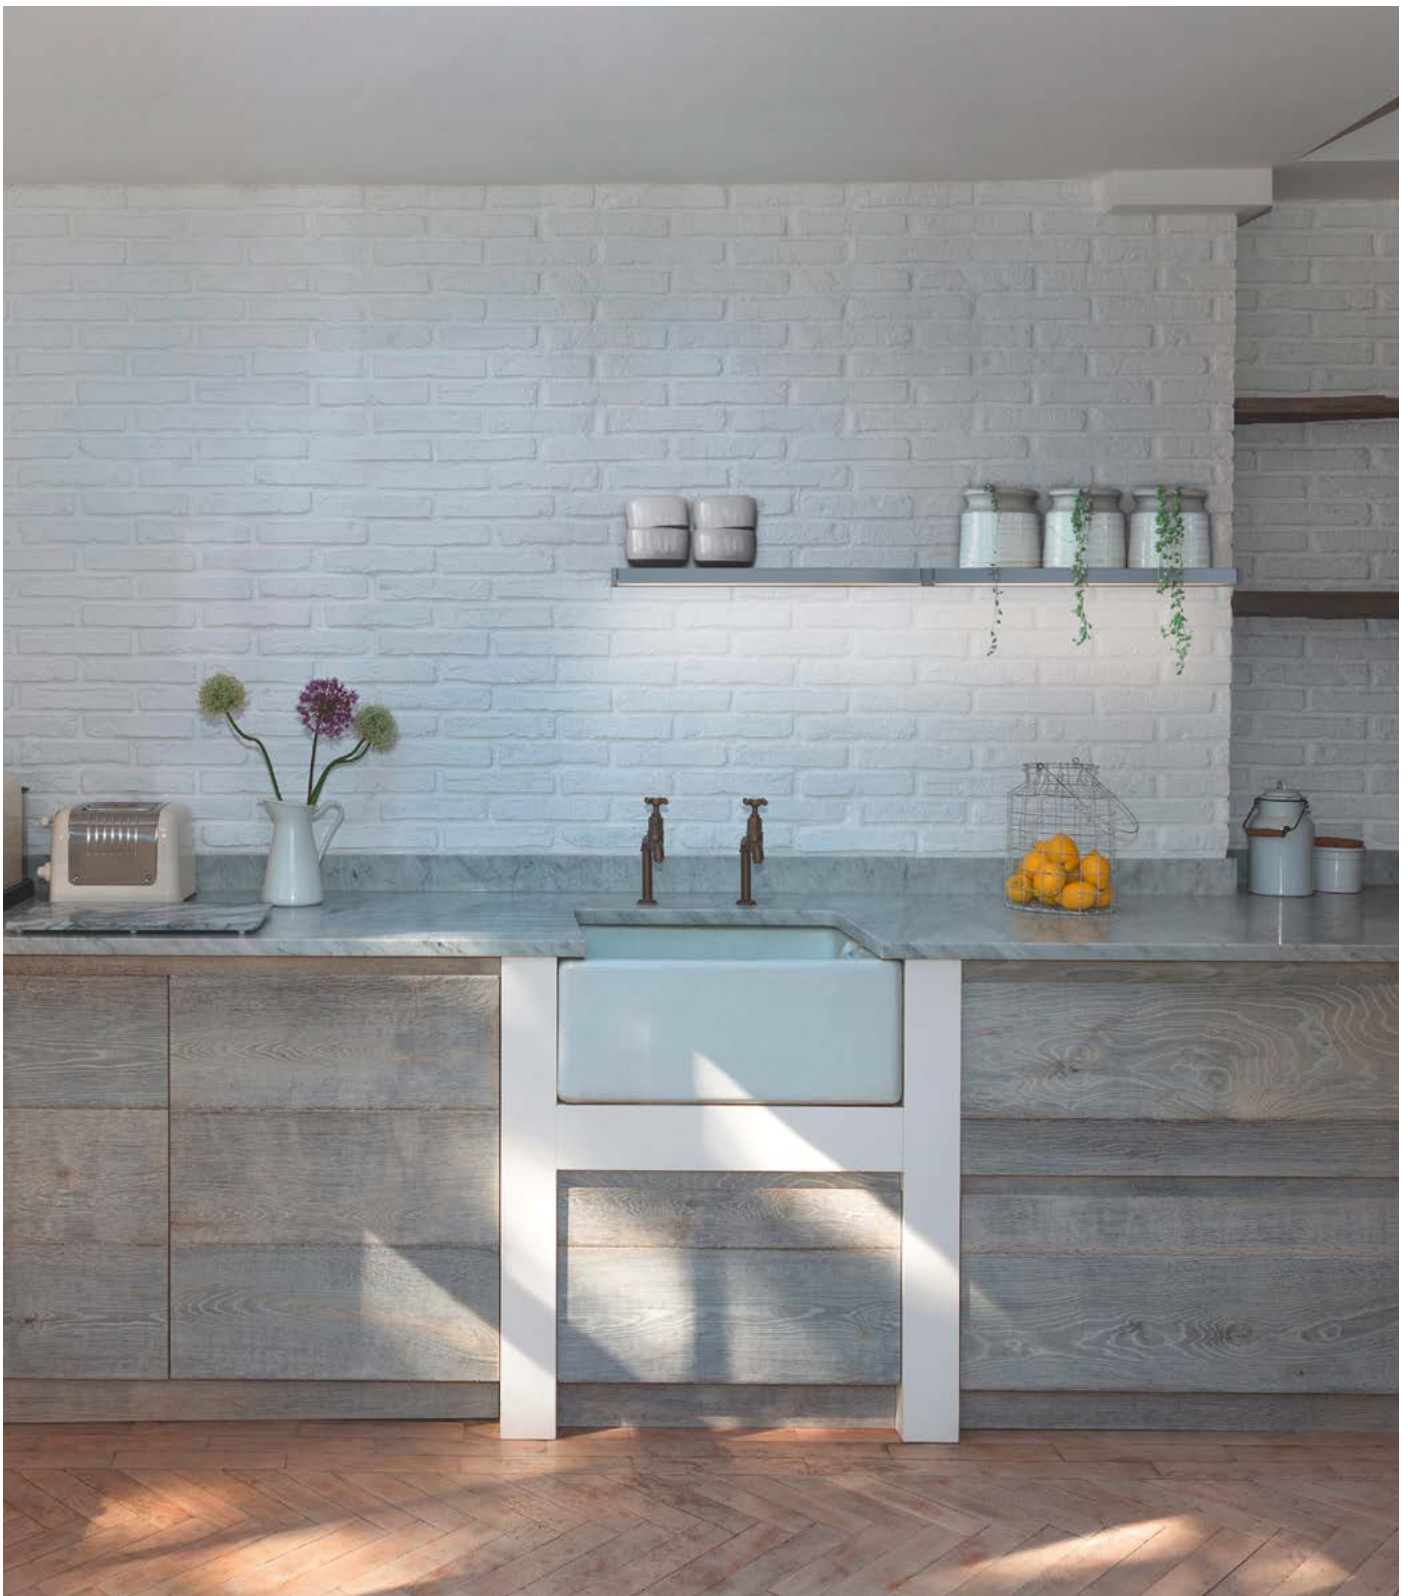

¹ The exact terms and conditions can be found at www.ledvance.com/consumer/services/guarantee | ² Average lifetime in hours

LINEAR SHELF

SHELVES WITH INTEGRATED LED LIGHTS

1
LINEAR SHELF
600mm

2
LINEAR SHELF
400mm