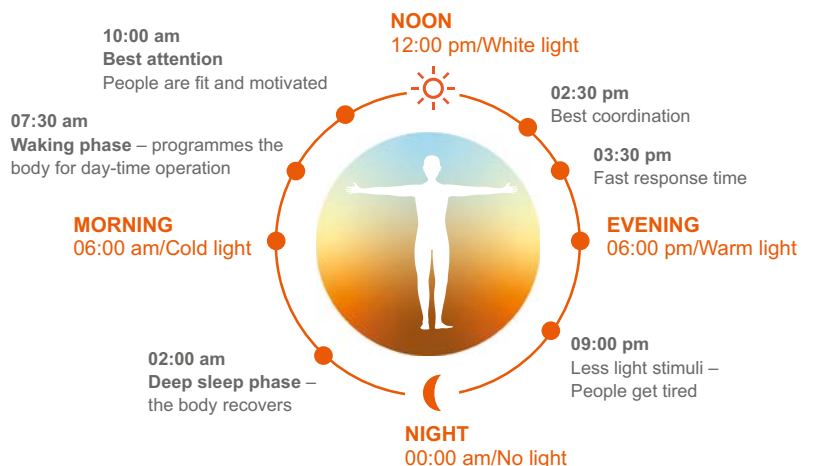

THIS IS HOW SUN@HOME SUPPORTS BIORHYTHMS

SMART+: CLEVER ANSWERS TO ANY CUSTOMER REQUEST

Some people want to control their light with their smartphone. Others prefer the convenience of a smart speaker and voice control. And there are those who want to integrate their smart lighting into a complete Smart Home system via a gateway.