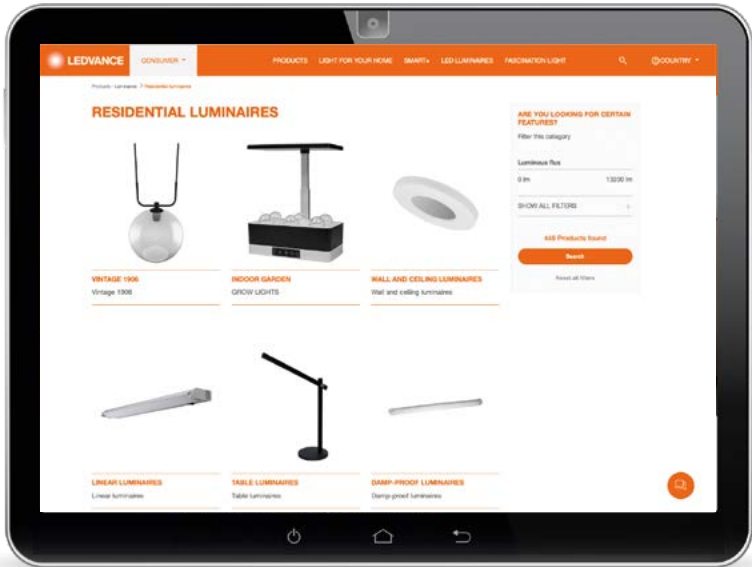

Germany:
Phone: +49 89 780673-670
Fax: +49 89 780670-665

INFORMATION & INSPIRATION: THE LEDVANCE CONSUMER WEBSITE

Modern, comprehensive, user-friendly, service-oriented – our consumer website answers your customers’ questions about lighting, supports them with valuable tips and shows the possibilities of modern LED lighting using attractive application examples. That way, we make sure that your customers already know a lot and are truly inspired when they arrive at your PoS.

What can I do with smart light? How can I control it? Which technology is right for me? Many people still have a lot of questions about smart lighting. Our new SMART+ web pages answer them all – and guide customers from possible applications and control options (through app, voice or gateway) all the way to the right technology for them. Clear, simple, understandable and including many application examples and target group testimonials.

www.ledvance.com/consumer/smart

In the “Products” menu your customers will find everything they need to know about the LEDVANCE portfolio in compact form – including product-specific benefits and technical specifications.