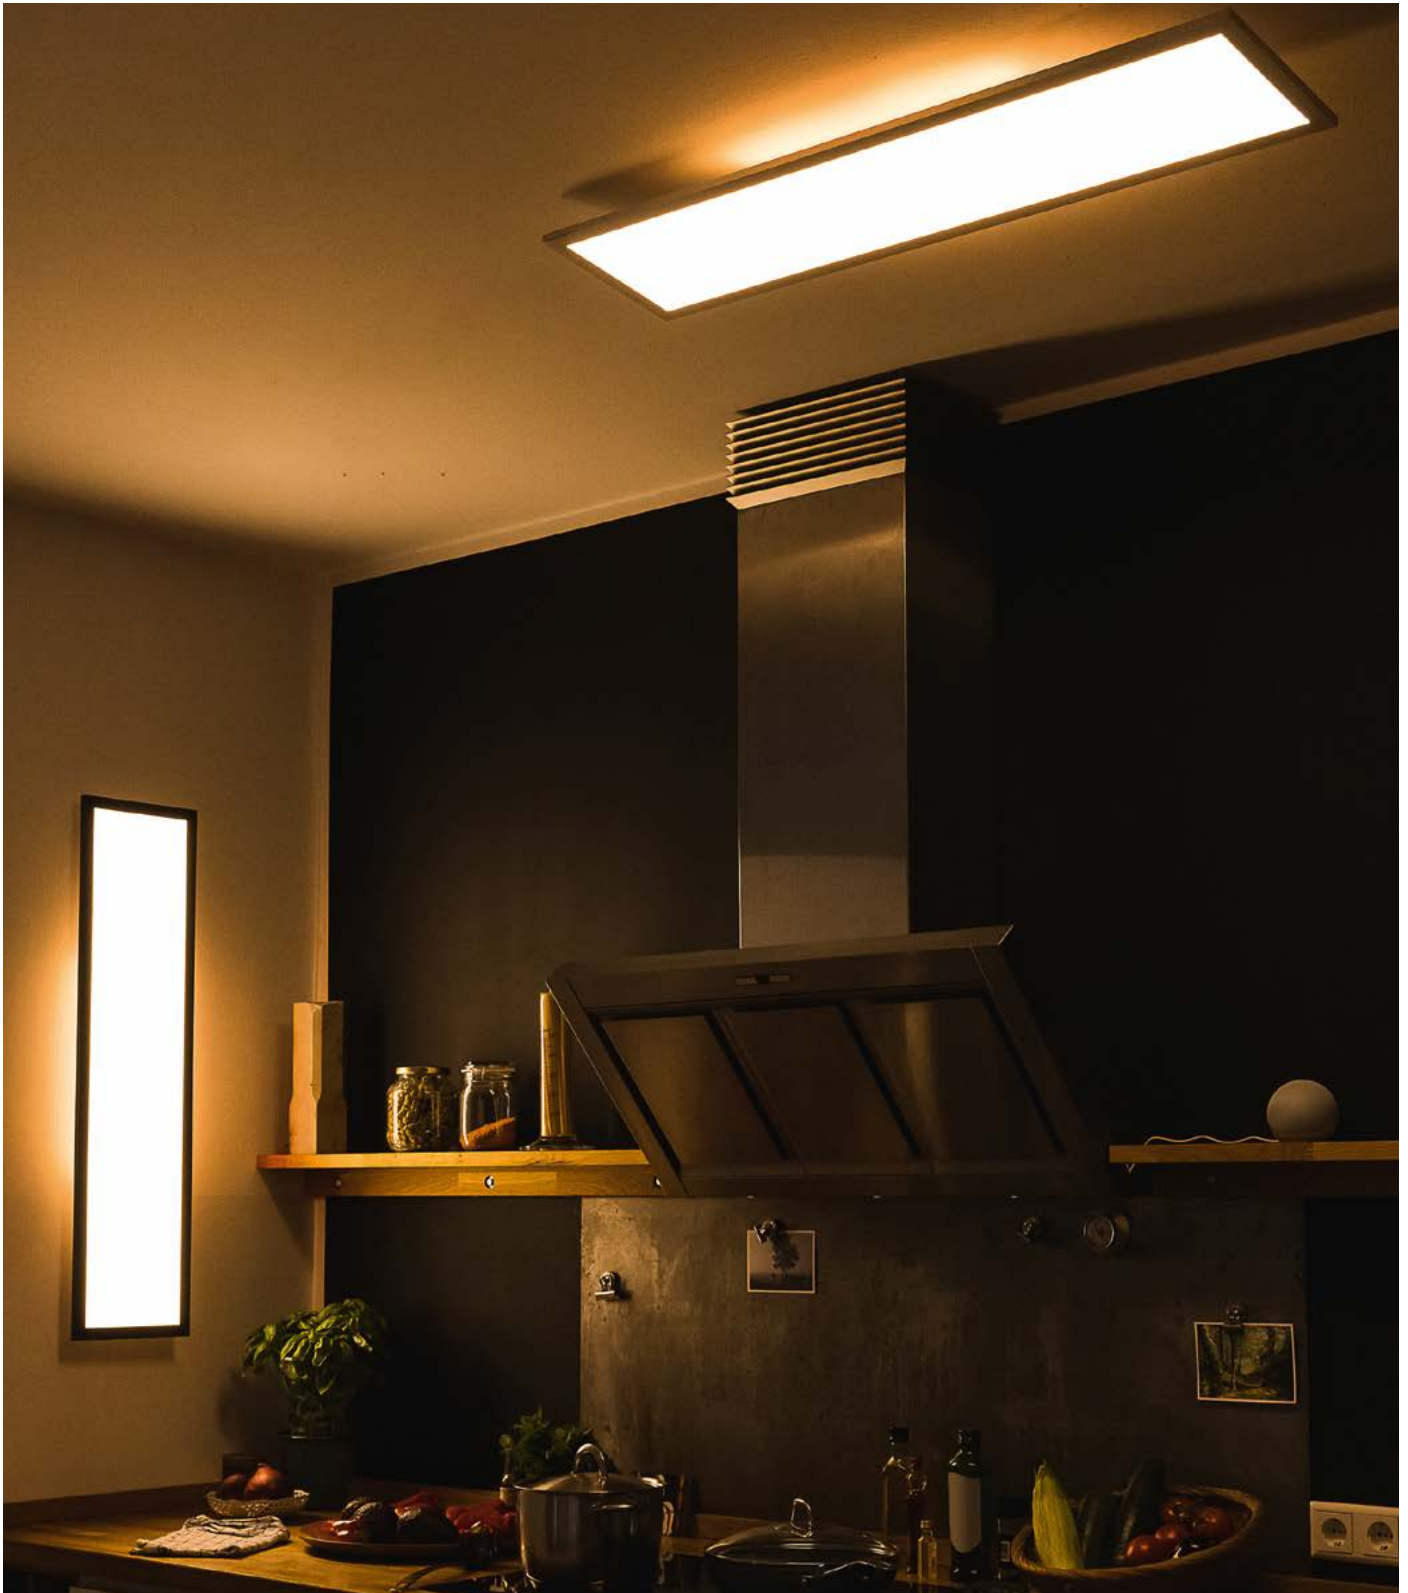

SMART⁺ WIFI PLANON™ PLUS BACKLIGHT

PANEL LUMINAIRES WITH SEPARATELY CONTROLLABLE BACKLIGHTS WITH RGB FUNCTION