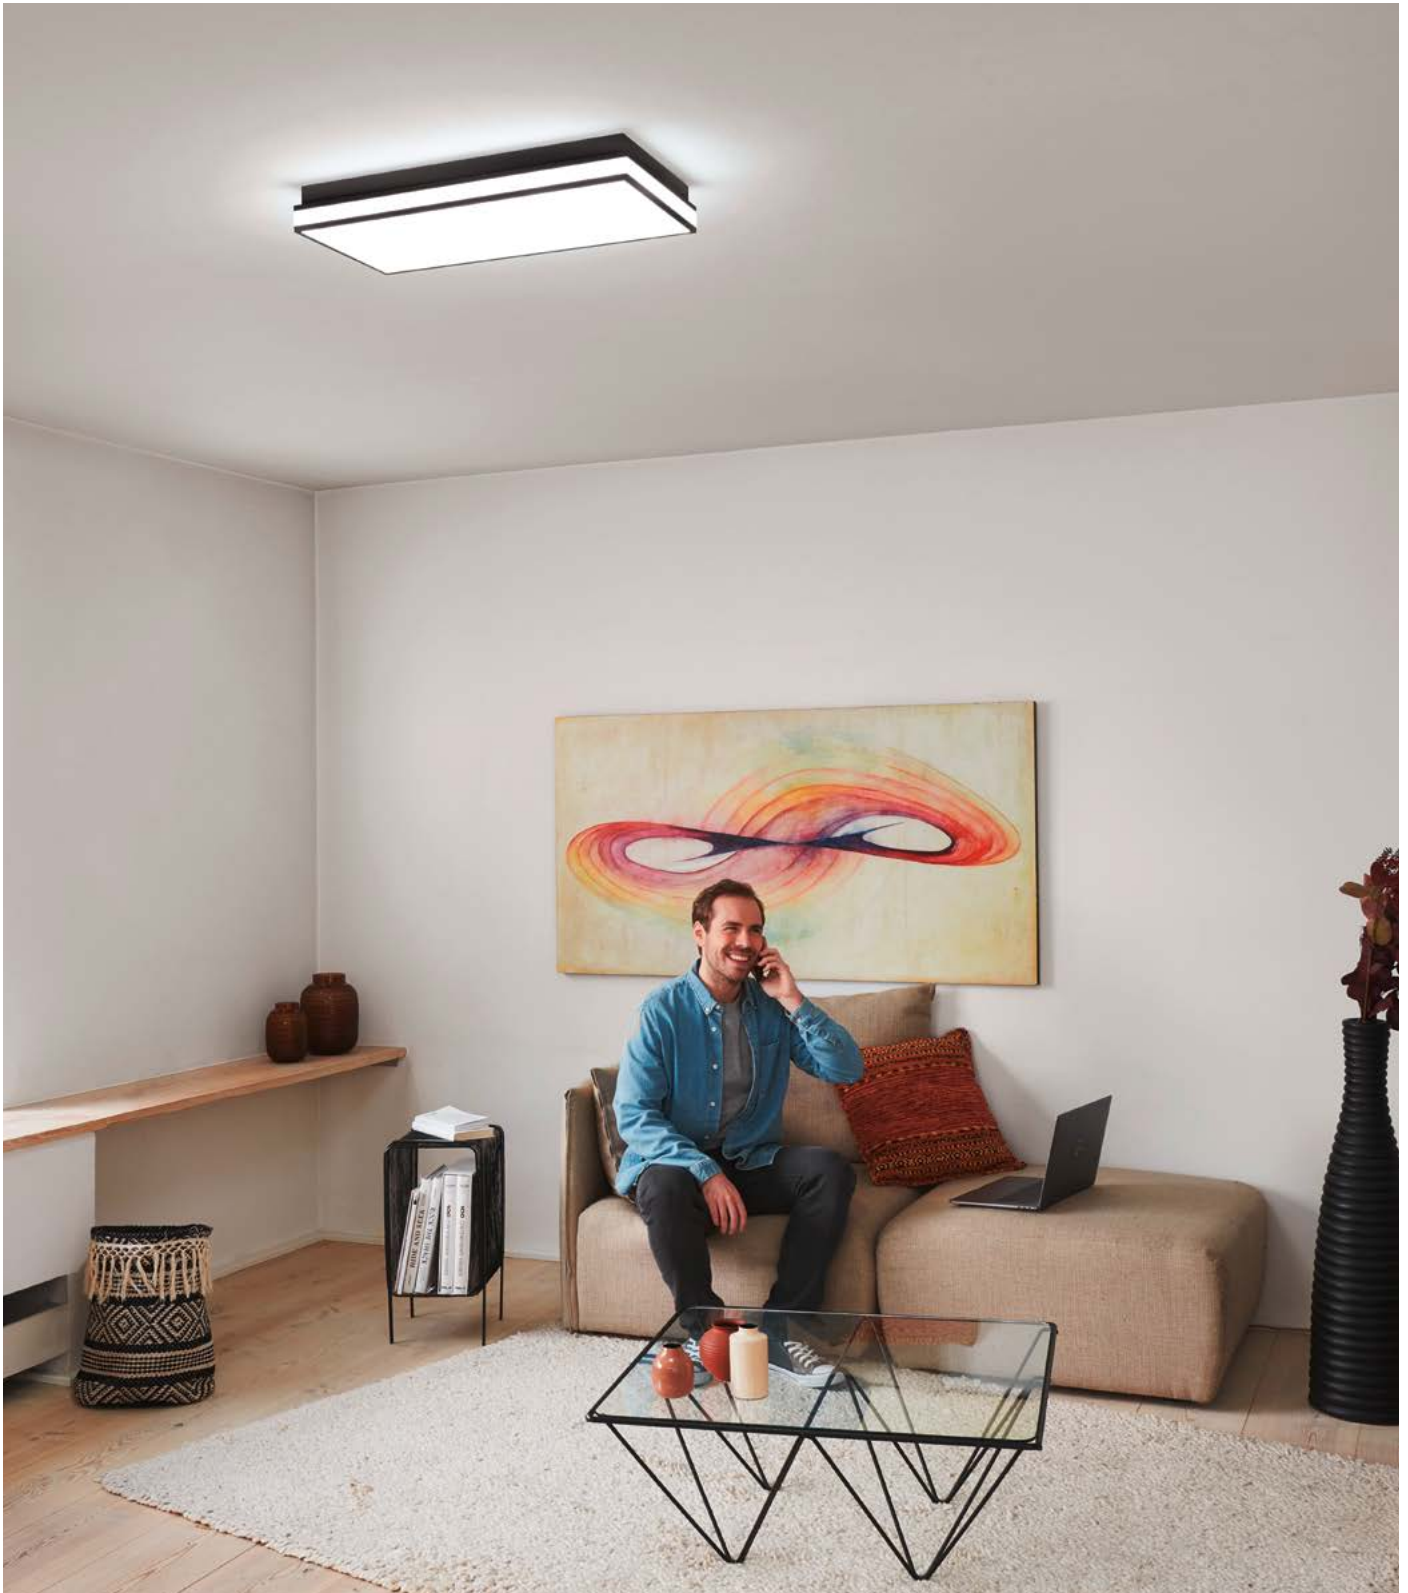

SMART⁺ WIFI ORBIS® MAGNET RECTANGULAR

RECTANGULAR LUMINAIRES WITH VERY SIMPLE MAGNETIC MOUNTING AND TUNABLE WHITE FUNCTION