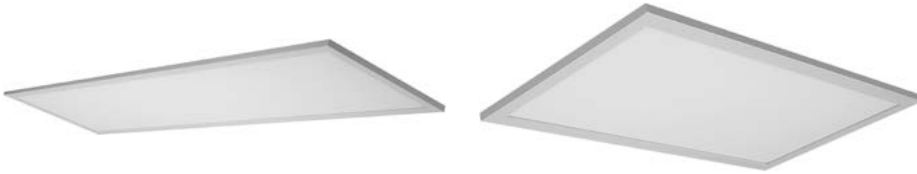

Product name	GTIN (EAN)	No.	COLOR	MATERIAL	t_h²	W	lm	K	CRI	°C

SMART+ WIFI PLANON PLUS TW 1200x300***	4058075525405	1	White	Aluminum	25 000	36	2800	3 000...6 500	≥80	110
SMART+ WIFI PLANON PLUS RGBW 1200x300**	4058075525290	1	White	Aluminum	25 000	36	3 000	RGB, 3 000	≥80	110
SMART+ WIFI PLANON PLUS RGBW 600x300**	4058075525245	2	White	Aluminum	25 000	28	2 000	RGB, 3 000	≥80	110
SMART+ WIFI PLANON PLUS TW 600x300***	4058075525368	2	White	Aluminum	25 000	22	1 600	3 000...6 500	≥80	110

Product name	IP	l [mm]	b [mm]	h [mm]	Icons

SMART+ WIFI PLANON PLUS TW 1200x300**	IP20	15 000	1 200.0	300.0	56.0	3
SMART+ WIFI PLANON PLUS RGBW 1200x300*	IP20	15 000	1 200.0	300.0	56.0	3
SMART+ WIFI PLANON PLUS RGBW 600x300*	IP20	15 000	595.0	300.0	56.0	3
SMART+ WIFI PLANON PLUS TW 600x300**	IP20	15 000	595.0	300.0	56.0	3

* Works with LEDVANCE WIFI Remote Control. For further information, please see page 512. | ¹ The exact terms and conditions can be found at www.ledvance.com/consumer/services/guarantee | ² Average lifetime in hours