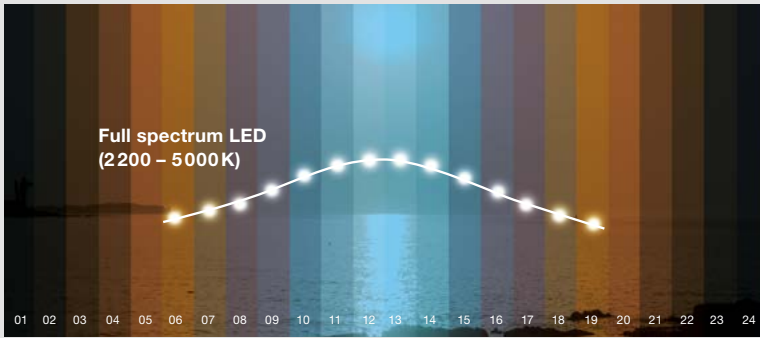

SUNRISE INDOORS

Better light – naturally. The outstanding quality of light from SUN@HOME luminaires and lamps makes you feel good – just like the natural light of the sun.

BROAD COLOR SPECTRUM

2200 – 5000K: From a cozy firelight glow to energizing daylight white.