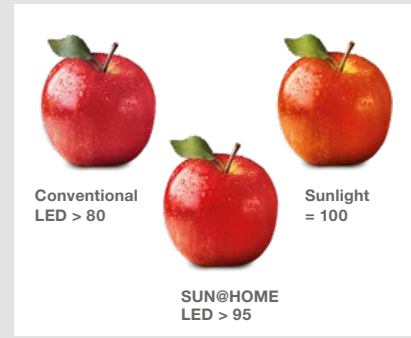

BETTER COLOR RENDERING

Colors appear radiant and true to nature.