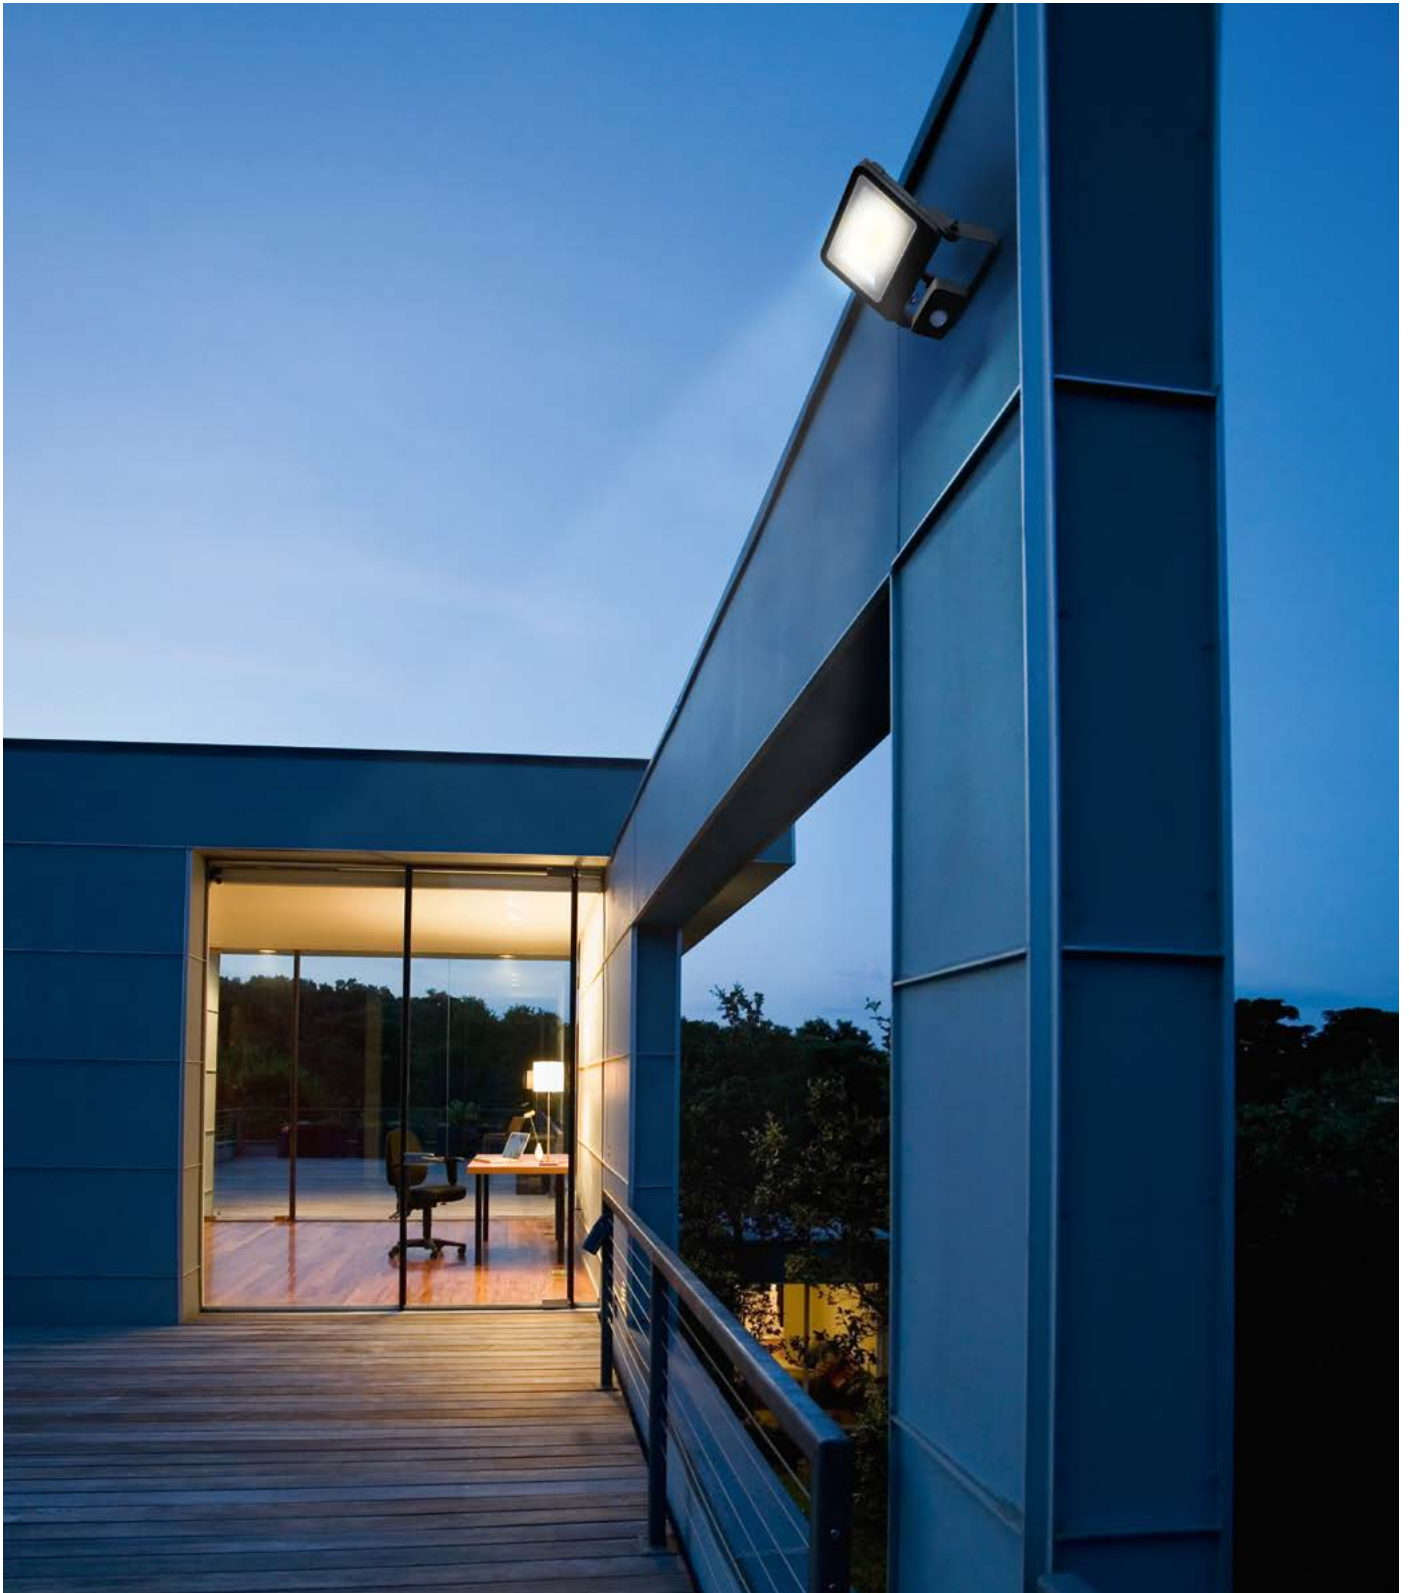

ENDURA® FLOOD SENSOR WARM WHITE

LED FLOODLIGHTS WITH WARM WHITE LIGHT AND SENSOR