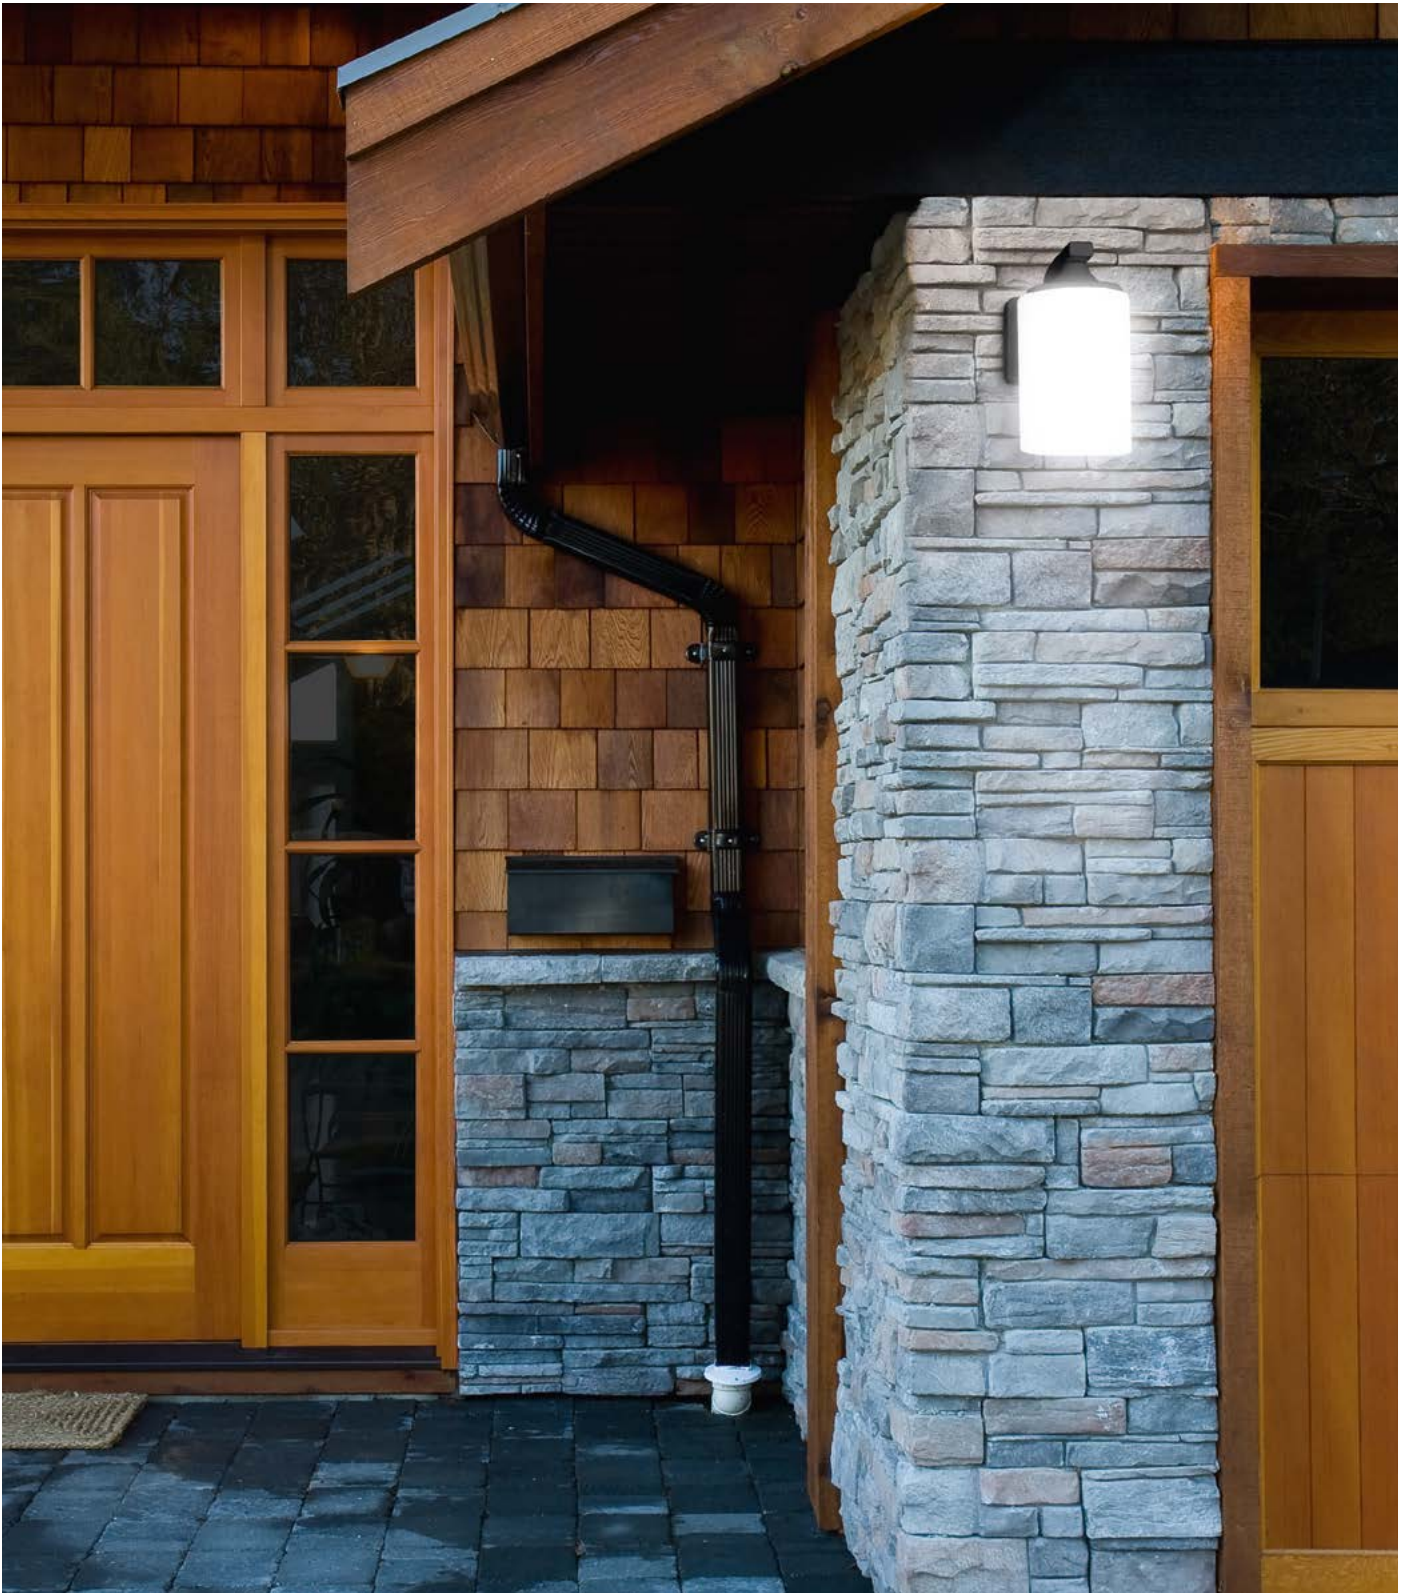

ENDURA® CLASSIC LANTERN CYLINDER

CYLINDRICAL SHAPED WALL LUMINAIRES WITH GLASS DIFFUSOR AND E27 BASE