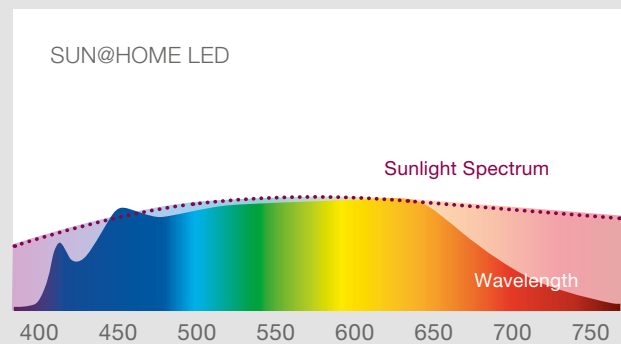

REDUCED BLUE LIGHT COMPONENT AND MORE EVEN LIGHT DISTRIBUTION

Close to the sunlight spectrum – for greater visual comfort and well-being.

© Toshiba Materials