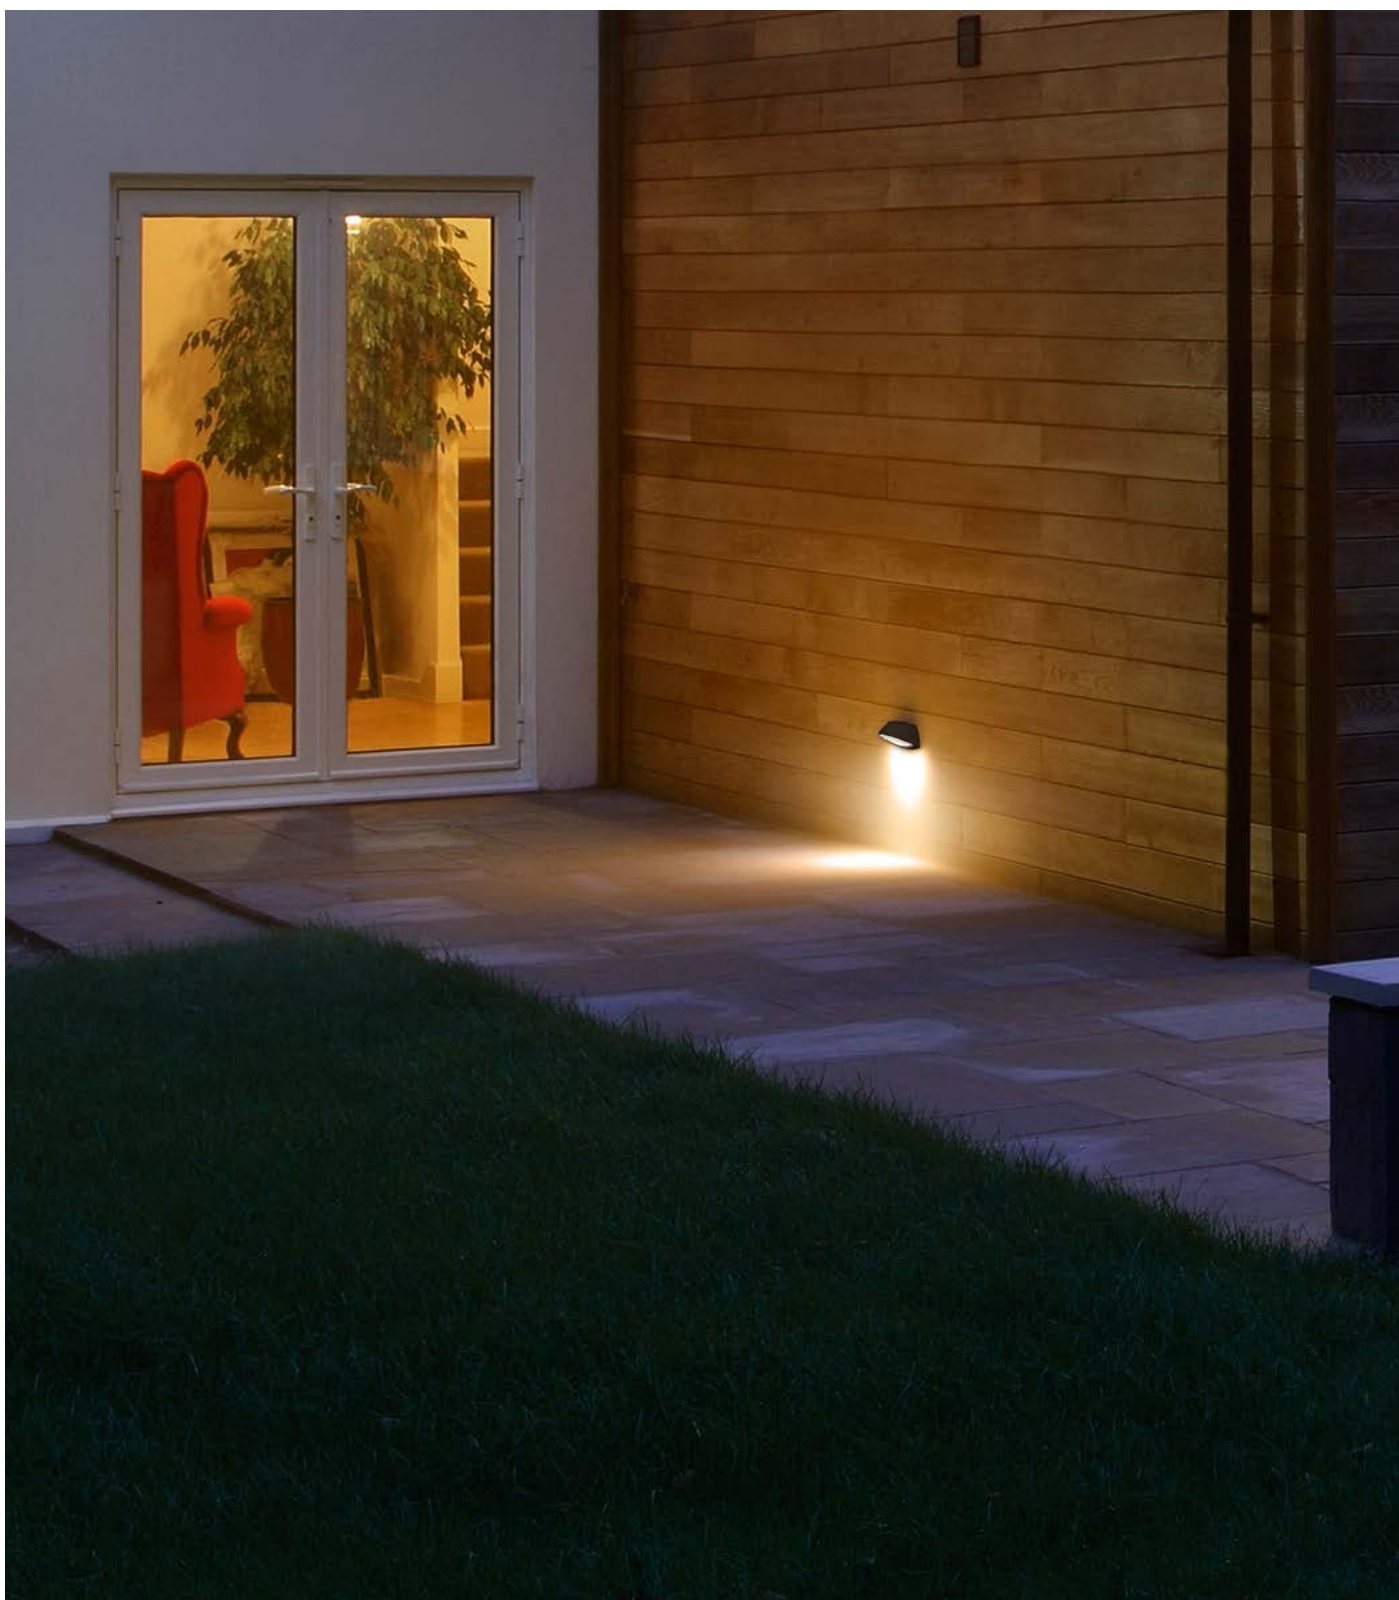

ENDURA® STYLE WIDE LED WALL LUMINAIRES IN CLASSIC SHAPE