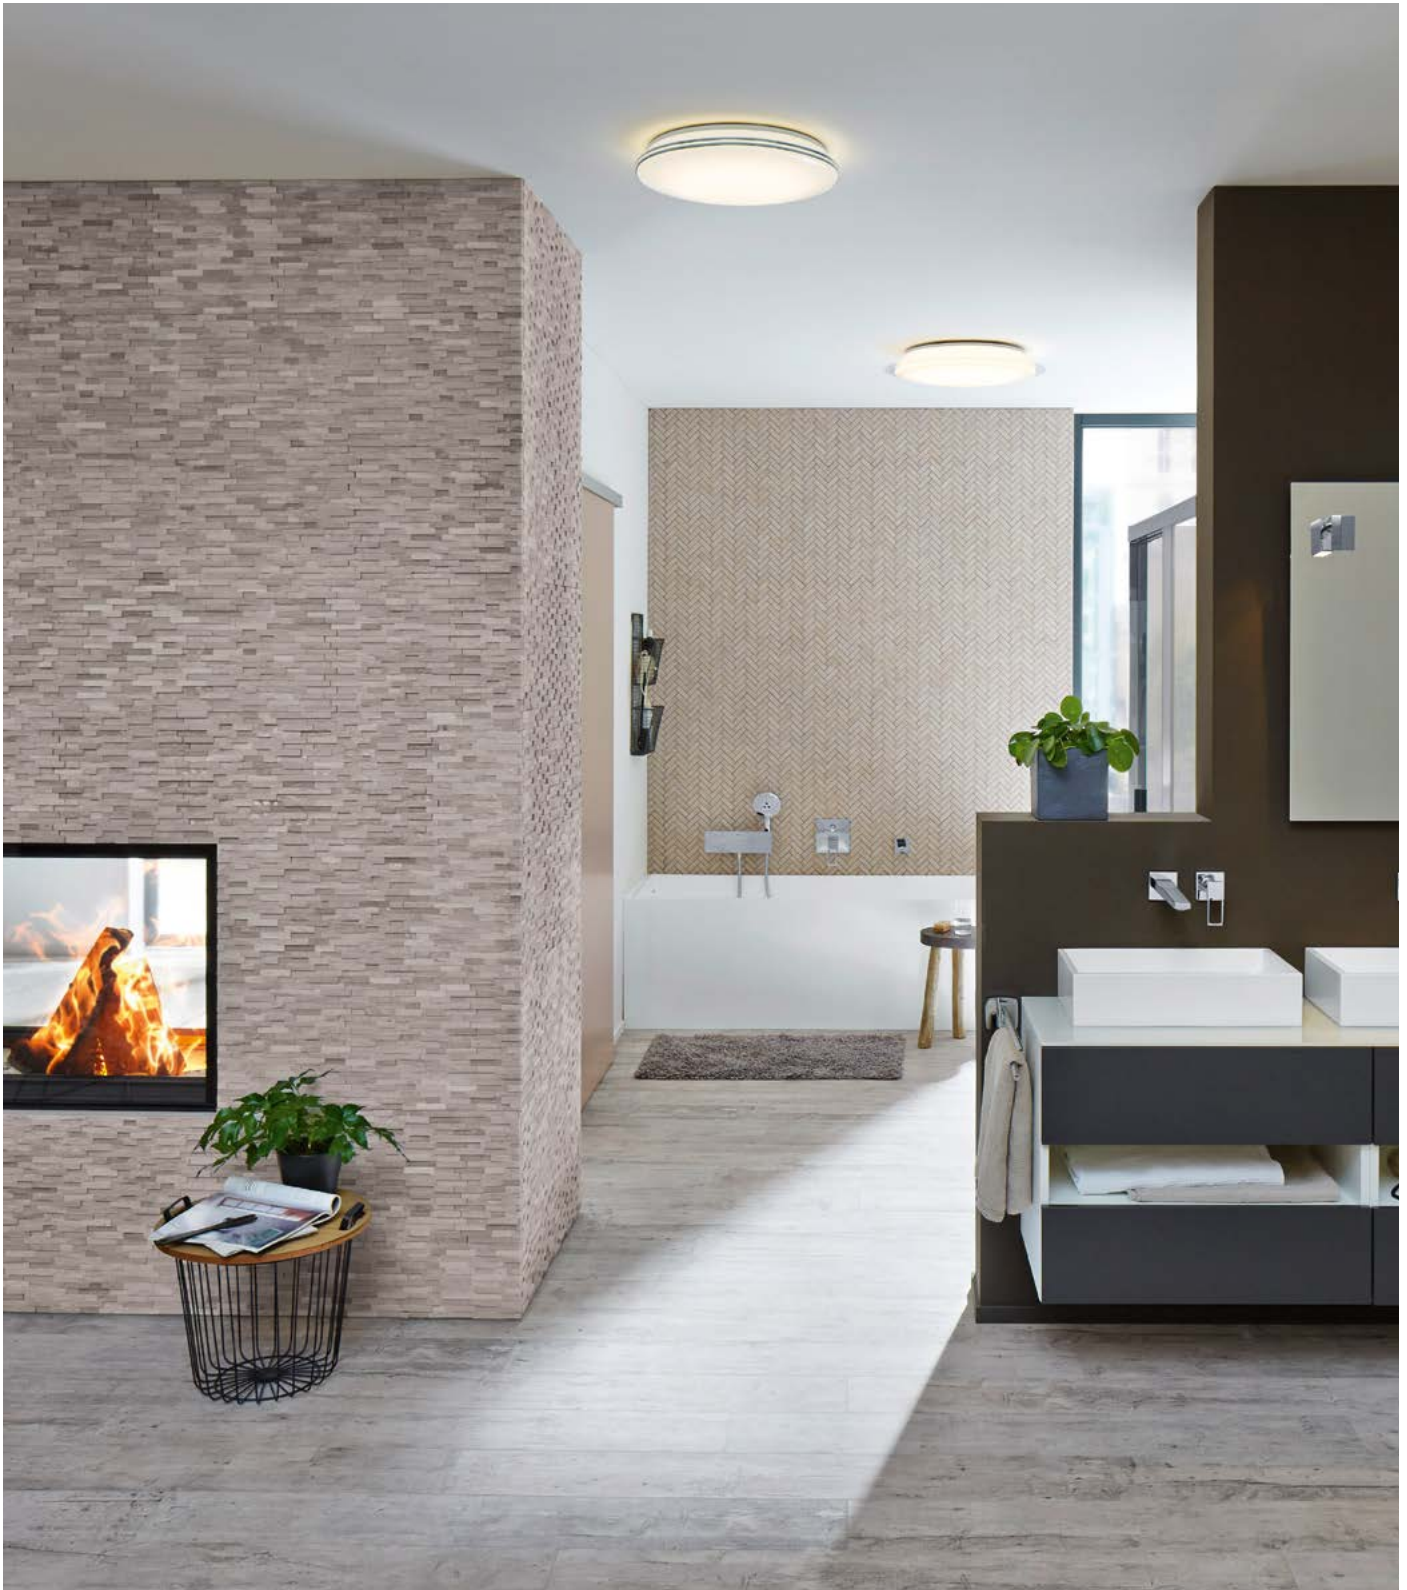

ORBIS® SPARKLE

MULTIFUNCTIONAL LED CEILING LUMINAIRES WITH SPARKLING EFFECT