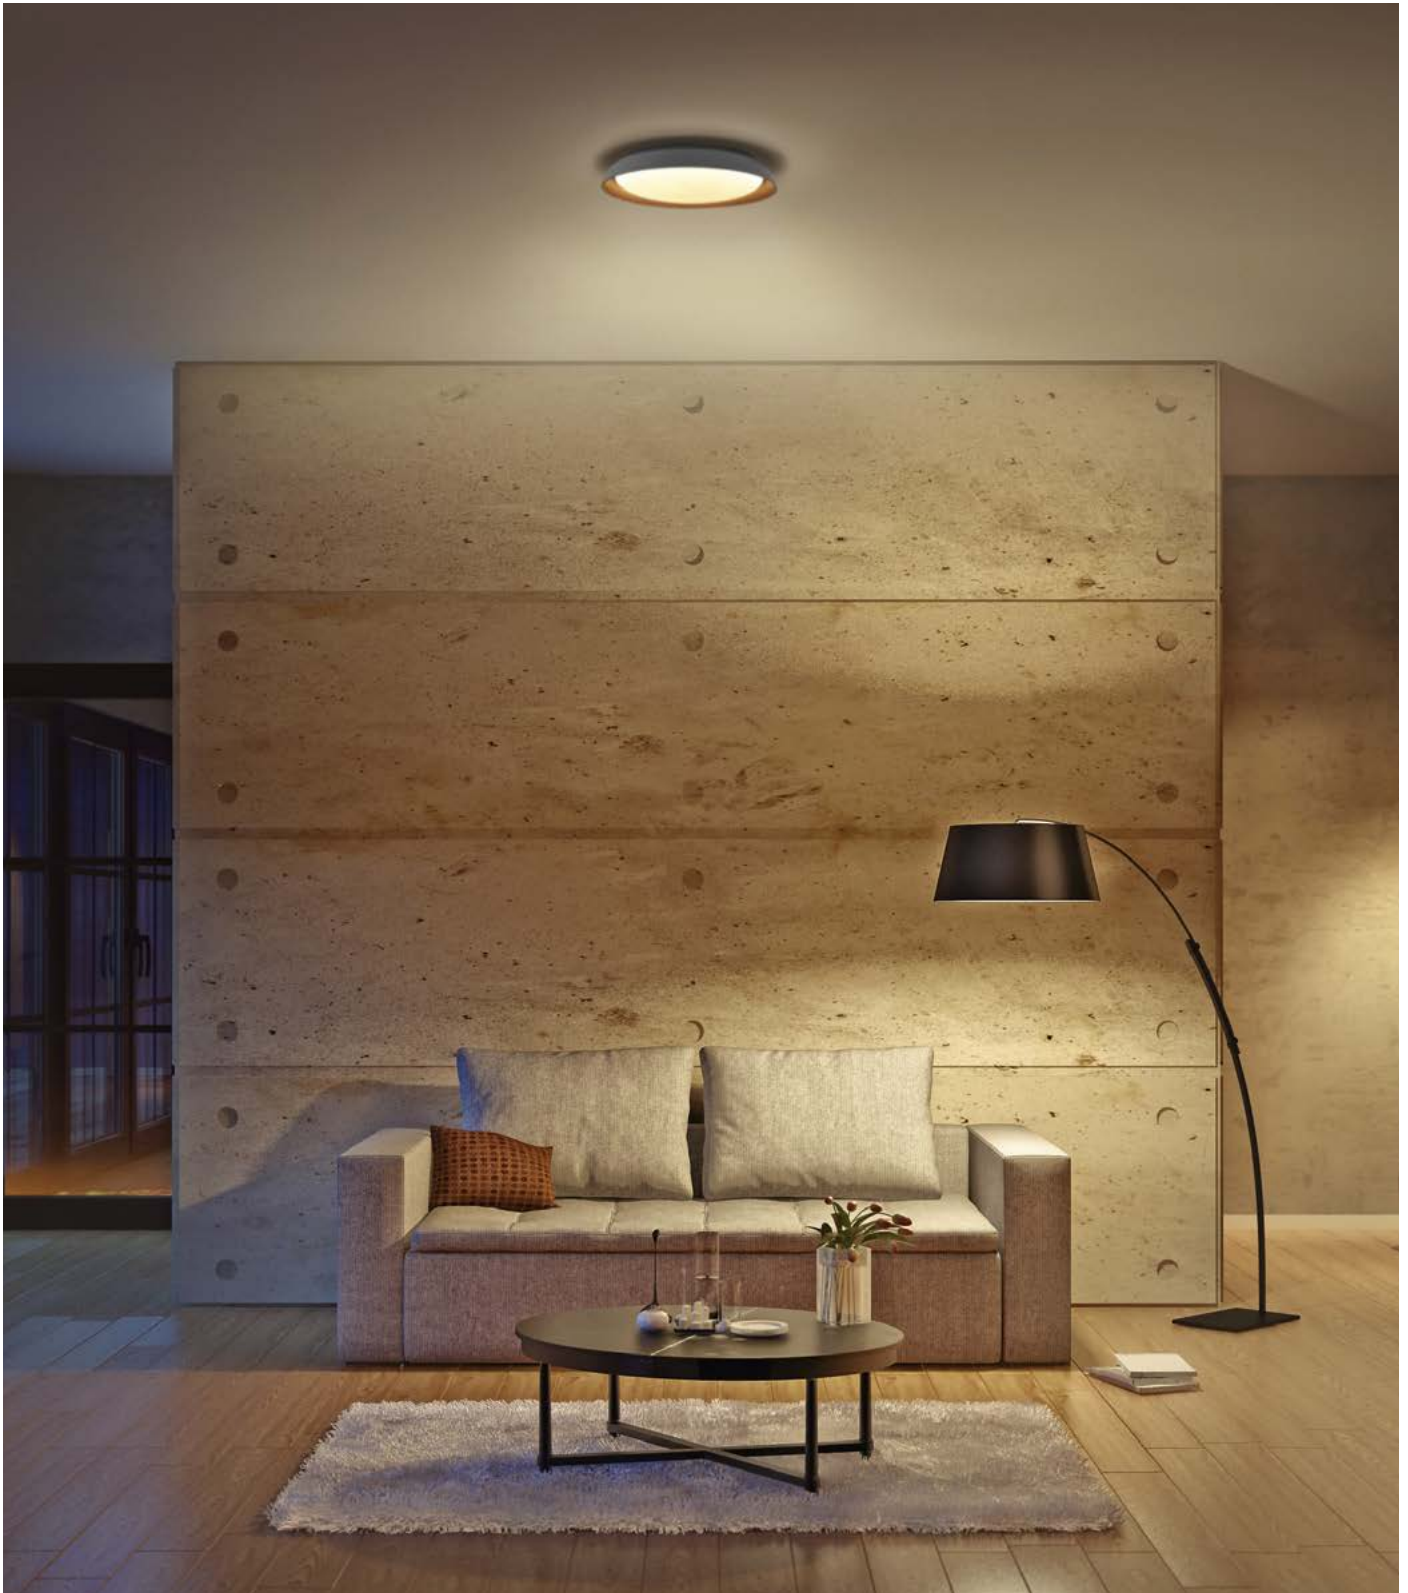

SMART⁺ WIFI ORBIS® PLATE

CEILING LUMINAIRES IN MODERN MINIMALIST DESIGNS –
WITH TUNABLE WHITE FUNCTION; FRAMES IN WHITE AND GRAY