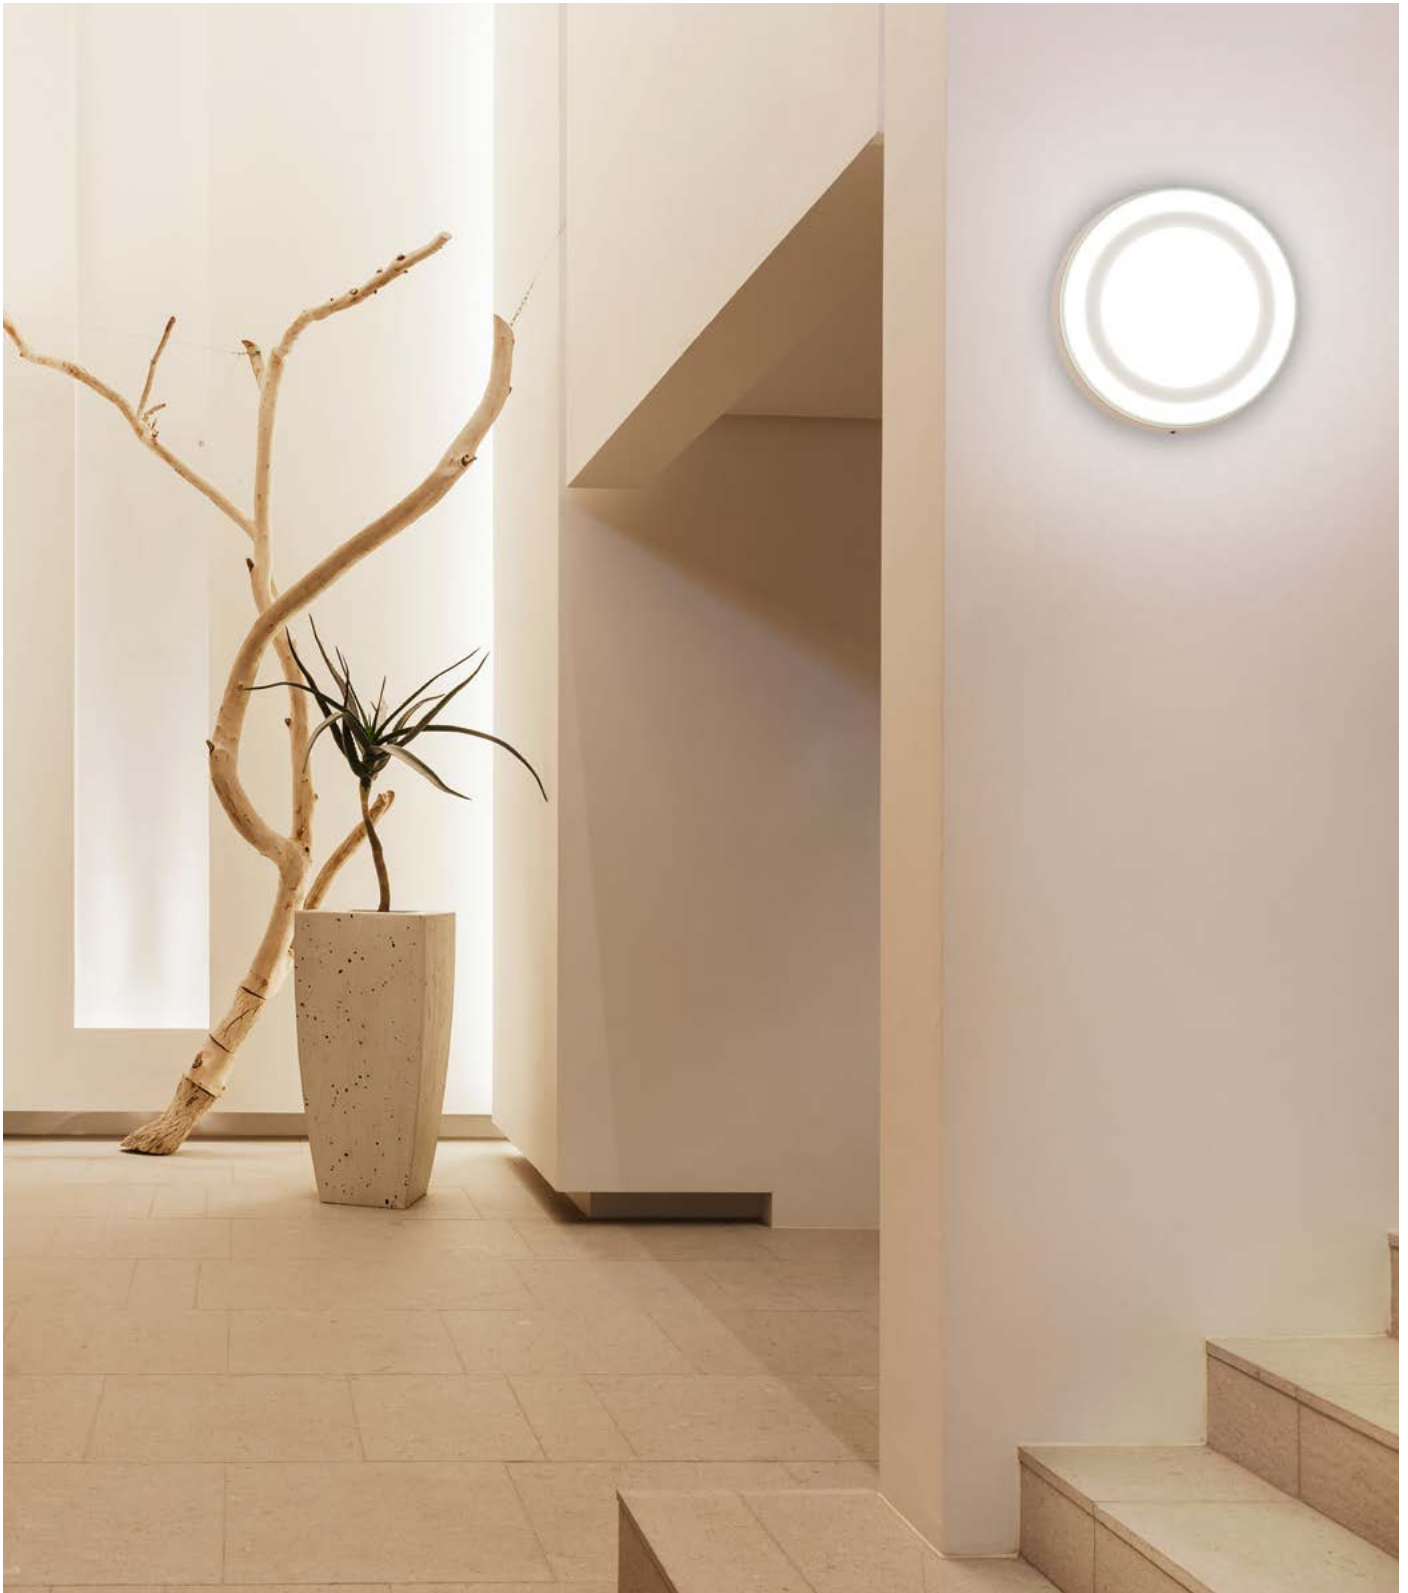

LED CLICK WHITE

WALL AND CEILING LUMINAIRES WITH SEPARATELY SWITCHABLE LIGHT SEGMENTS – CAN BE CONTROLLED BY PRESSING THE SWITCH

1
LED CLICK WHITE SQ
300 mm 18 W

2
LED CLICK WHITE RD
300 mm 18 W

3
LED CLICK WHITE SQ
200 mm 15 W