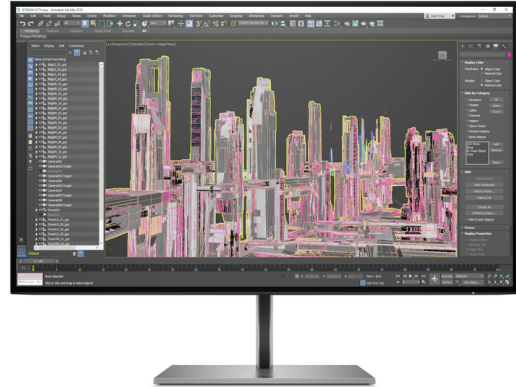

HP Z27u G3 QHD Display

Exquisitely crafted for every detail

Meticulously crafted to surpass every design standard, the HP Z27u G3 QHD USB-C® Display is composed of authentic aluminum and delivers an impressive, frameless viewing experience. Bring your ideas to life with remarkable color accuracy in precise Quad HD resolution. Refine your work experience and transform your PC into a powerhouse with this 27" (68.58 cm) diagonal screen monitor with USB-C 100W Power Delivery.

Universally consistent colors

- Out of the box, you get remarkable color accuracy from screen to screen¹. Achieve precise, vibrant detail with 99% sRGB color gamut and Quad HD resolution.

Design pushed to the edge

- Meticulously crafted with a razor-thin profile and frameless design, this stunning 27" (68.58 cm) diagonal screen monitor effortlessly powers your PC or Mac®. Get ultimate comfort with 4-way ergonomic adjustability.