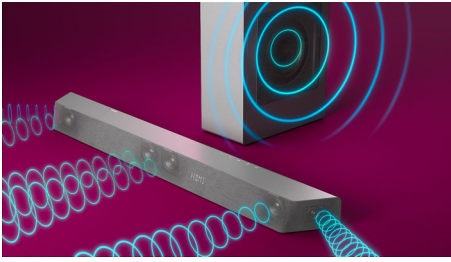

Easy control. Distinctive looks.

- Two angled speakers for wider sound
- HDMI 4K pass through for Ultra HD Audio
- Easily connect to your favourite sources
- Connects to your favourite voice assistant-enabled devices

This soundbar brings max 600 W (300 W RMS at 10% THD) of powerful and rich sound to everything you watch. 3.1 channels fill any room with spellbinding soundtracks, thunderous effects, and crystal clear dialogue. The wireless subwoofer adds impact to every explosion and every beat.