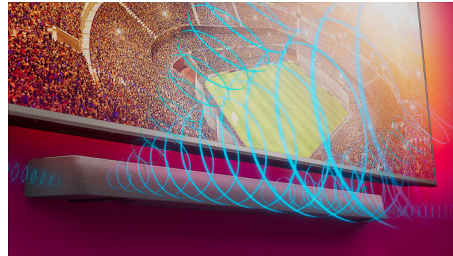

Stadium EQ Mode

Experience the excitement of live sports, right there in your living room. Stadium EQ Mode immerses you in ambient crowd noise, as if you were sitting in the stadium! Be thrilled by every crucial moment and still hear crystal-clear commentary.