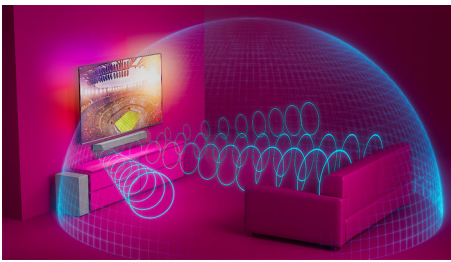

PHILIPS

Soundbar 3.1 with wireless subwoofer
600 W max. Wireless subwoofer Dolby Atmos. Cinema Experience, Play-Fi. Home Sound Made Easy, Connects with voice assistants

Highlights

3.1 channels. 600 W max power

This soundbar brings max 600 W (300 W RMS at 10% THD) of powerful and rich sound to everything you watch. 3.1 channels fill any room with spellbinding soundtracks, thunderous effects, and crystal clear dialogue. The wireless subwoofer adds impact to every explosion and every beat.

Dolby Atmos®

Increase the drama no matter what you watch. This Dolby Atmos-compatible soundbar reproduces depth as well as height, creating virtual three-dimensional surround sound that flows above and around you.