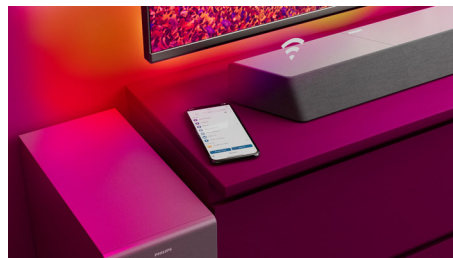

Philips Wireless Home System

This Play-Fi-compatible soundbar gives perfect home-cinema sound. Connect the soundbar to any external and smart devices in your home. DTS Play-Fi connectivity and the Philips Sound App let you play your sounds throughout your home Wi-Fi network.