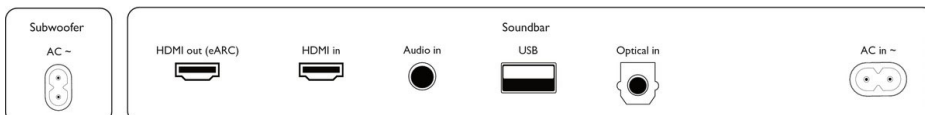

Supported Audio Formats

- HDMI IN1: Dolby Atmos®, Dolby Digital, Dolby Digital plus, Dolby TrueHD, Dolby MAT, LPCM 2ch
- HDMI ARC/eARC: Dolby Atmos®, Dolby Digital, Dolby Digital plus, Dolby TrueHD, Dolby MAT,

- LPCM 2ch
- Optical: Dolby Digital, LPCM 2ch
- Bluetooth: SBC
- USB: MP3, WAV, FLAC
- Play-Fi: AIFF, FLAC, MP3, MPEG4 AAC, MPEG4 M4A, WAV

Compatibility

- Smartphone/tablet APP control

Convenience

- Display type: 5 digit 14 segment LED display
- Remote Control
- Night mode: No

Design

- Colour: Silver
- Wall mountable

Power

- Auto standby
- Main unit power supply: 100-240 V AC, 50/60 Hz
- Main unit standby power: < 0.5 W
- Subwoofer power supply: 100-240 V AC, 50/60 Hz
- Subwoofer standby power: < 0.5 W

Accessories

- Included accessories: Remote Control (with battery), Power cord, Wall mount bracket, Quick start guide, World Wide Warranty leaflet

Dimensions

- Main Unit (W x H x D): 940 x 65 x 106 mm
- Main Unit Weight: 2.7 kg
- Subwoofer (W x H x D): 150 x 410 x 309 mm
- Subwoofer Weight: 5.6 kg

Packaging dimensions

- Packaging type: Carton
- Number of products included: 1
- Type of shelf placement: Laying
- Packaging dimensions (W x H x D): 105 x 18.5 x 45 cm
- Gross weight: 11 kg
- Net weight: 8.3 kg
- Tare weight: 2.7 kg
- EAN: 48 95229 12667 1

Outer Carton

- Number of consumer packages: 2
- Outer carton (L x W x H): 107 x 60 x 21 cm
- Gross weight: 23.6 kg
- Net weight: 16.6 kg
- Tare weight: 7 kg
- GTIN: 1 48 95229 12667 8

Issue date 2022-11-02

Version: 4.4.2

12 NC: 8670 001 82797
EAN: 48 95229 12667 1

© 2022 Koninklijke Philips N.V.
All Rights reserved.

Specifications are subject to change without notice.
Trademarks are the property of Koninklijke Philips N.V.
or their respective owners.

www.philips.com