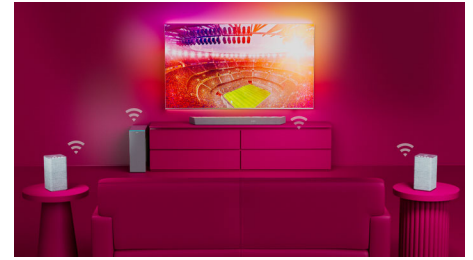

The One Soundbar with wireless subwoofer gives you the true cinema experience. Dedicated centre-channel speakers provide great vocal clarity and Dolby Atmos delivers incredible, immersive surround sound.

Dolby Atmos®

Increase the drama no matter what you watch. This Dolby Atmos-compatible soundbar reproduces depth as well as height, creating virtual three-dimensional surround sound that flows above and around you.

Stadium EQ Mode

Experience the excitement of live sports, right there in your living room. Stadium EQ Mode immerses you in ambient crowd noise, as if you were sitting in the stadium! Be thrilled by every crucial moment and still hear crystal-clear commentary.

DTS Play-Fi Home Theatre

This Play-Fi-compatible soundbar gives perfect home-cinema sound. It streams perfectly synced, high-quality audio between any compatible speakers, TVs and soundbars, creates a true surround-sound that elevate your home audio experience.