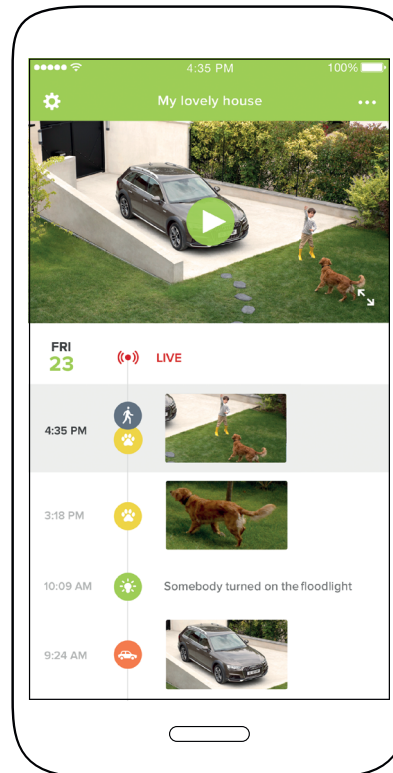

NETATMO

presence

Outdoor security camera with people, car and animal detection

-  Person seen
-  Vehicle seen
-  Animal seen

KNOW EXACTLY WHAT HAPPENS OUTSIDE YOUR HOME

Presence detects people, cars and animals. It reports in real-time if someone loiters around your home, a car enters your driveway or an animal is in your yard.

SMART FLOODLIGHT FOR PROTECTION DAY AND NIGHT

The smart floodlight can be set to switch on when it detects a person, a car or an animal. It helps you find your way and deter unwanted visitors.

SIMPLY INSTALLS AS AN OUTDOOR LIGHT

In just a few minutes you have a smart security system with a powerful floodlight for effortless control and protection.

Make your home smarter with Apple HomeKit

For easy control of all your smart home devices, just open the Home app or ask Siri – it's magic!

Product description

Outdoor security camera with people, car and animal detection
Single piece of durable aluminum shell, highly resistant UV-protected plastic and glass
Video sensor: 4MP
Resolution: video Full HD 1080p
Encoding: H.264
Ultra-long detection: up to 20 m / 65 ft
Field of view: 100°
8x Digital zoom into videos
Microphone
Livestream
LED floodlight: 12 W, dimmable white LED
Infrared night vision: detection up to 15 m / 50 ft.
Weatherproof: designed for outdoor use (H2O protection)