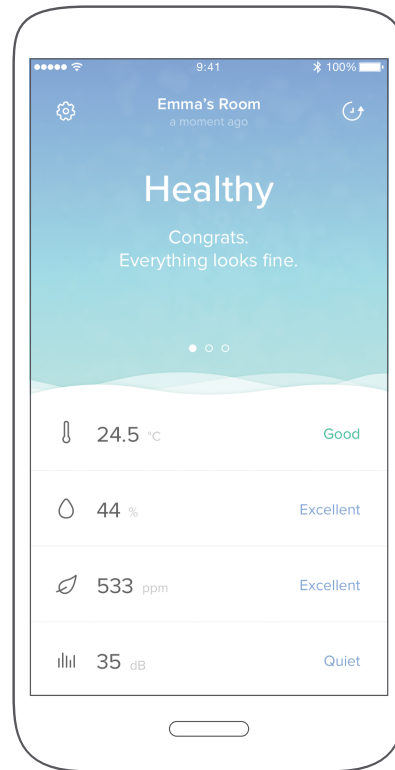

Discover how to create
a healthier home environment

HUMIDITY
Avoid excessive humidity
in your house.

TEMPERATURE
Make sure temperature
is right for you, day
and night.

AIR QUALITY
Learn how to reduce
indoor air pollution.

NOISE
Monitor the sound
level to achieve a
good night's sleep.

REMOTE ACCESS
Easy Wi-Fi set up.
No fees.
No subscription.

MULTI-ROOM
Connect more devices
and monitor all your
rooms in one App.