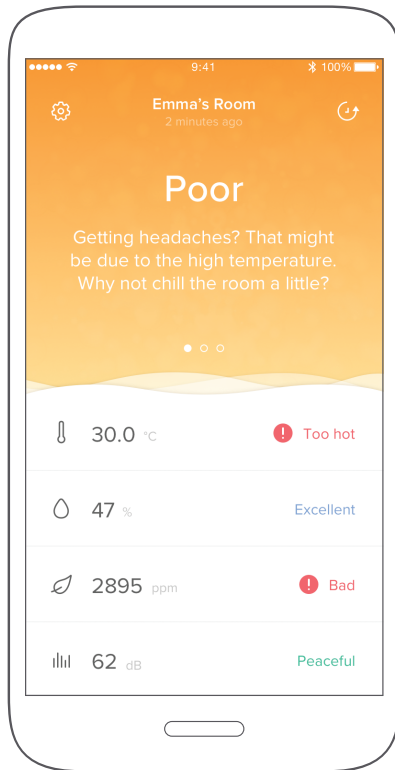

Get precise advice on what you can do to get a healthier home

Healthy Home Coach has 4 sensors that provide information about air quality, humidity, temperature and noise.

It connects directly to an App in your Smartphone and advises you on how to create a healthier environment for your family.

Specifications

Temperature

Ranges from: 0°C to 50°C
Accuracy: ± 0.3°C

Humidity

Ranges from: 0 to 100%
Accuracy: ± 3%

CO2 meter

Ranges from: 0 to 5000 ppm
Accuracy: ± 50 ppm or ± 5%

Sonometer

Ranges from: 35 dB to 120 dB

Free App

No subscription fee.

Other functions

Light indicator for direct reading.
Accessible from multiple devices.

Pack Content

One Healthy Home Coach.
Power adapter.

Requirements