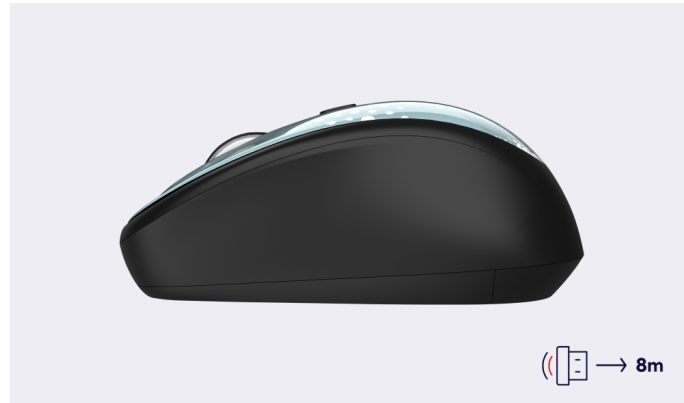

**#24442**

Wireless Mouse

Compact wireless optical mouse with comfortable shape

Key features

- 8m wireless range
- Speed select button (800/1600 DPI)
- Rubber sides for comfort and grip
- Storable USB micro receiver
- For left and right hand use
- Energy saving on/ off switch

Small and Smart Mouse

The Yvi Wireless Mouse is a colourful addition to your work kit. An easy-to-use mouse with wireless control in a compact design, which easily fits onto any desk and into any work or school bag.

Wireless Working

The mouse's wireless design enables you to move around freely within an 8-meter range. Plug the USB micro receiver into your laptop or desktop and start working straight away. When you've finished, you can store the receiver in the handy mouse compartment in the mouse itself.

Comfortable Grip

With an ambidextrous design, both left and right-handed users can easily work with the Yvi Wireless Mouse. Its rubber sides add comfort and grip, making for effortless and convenient operation.