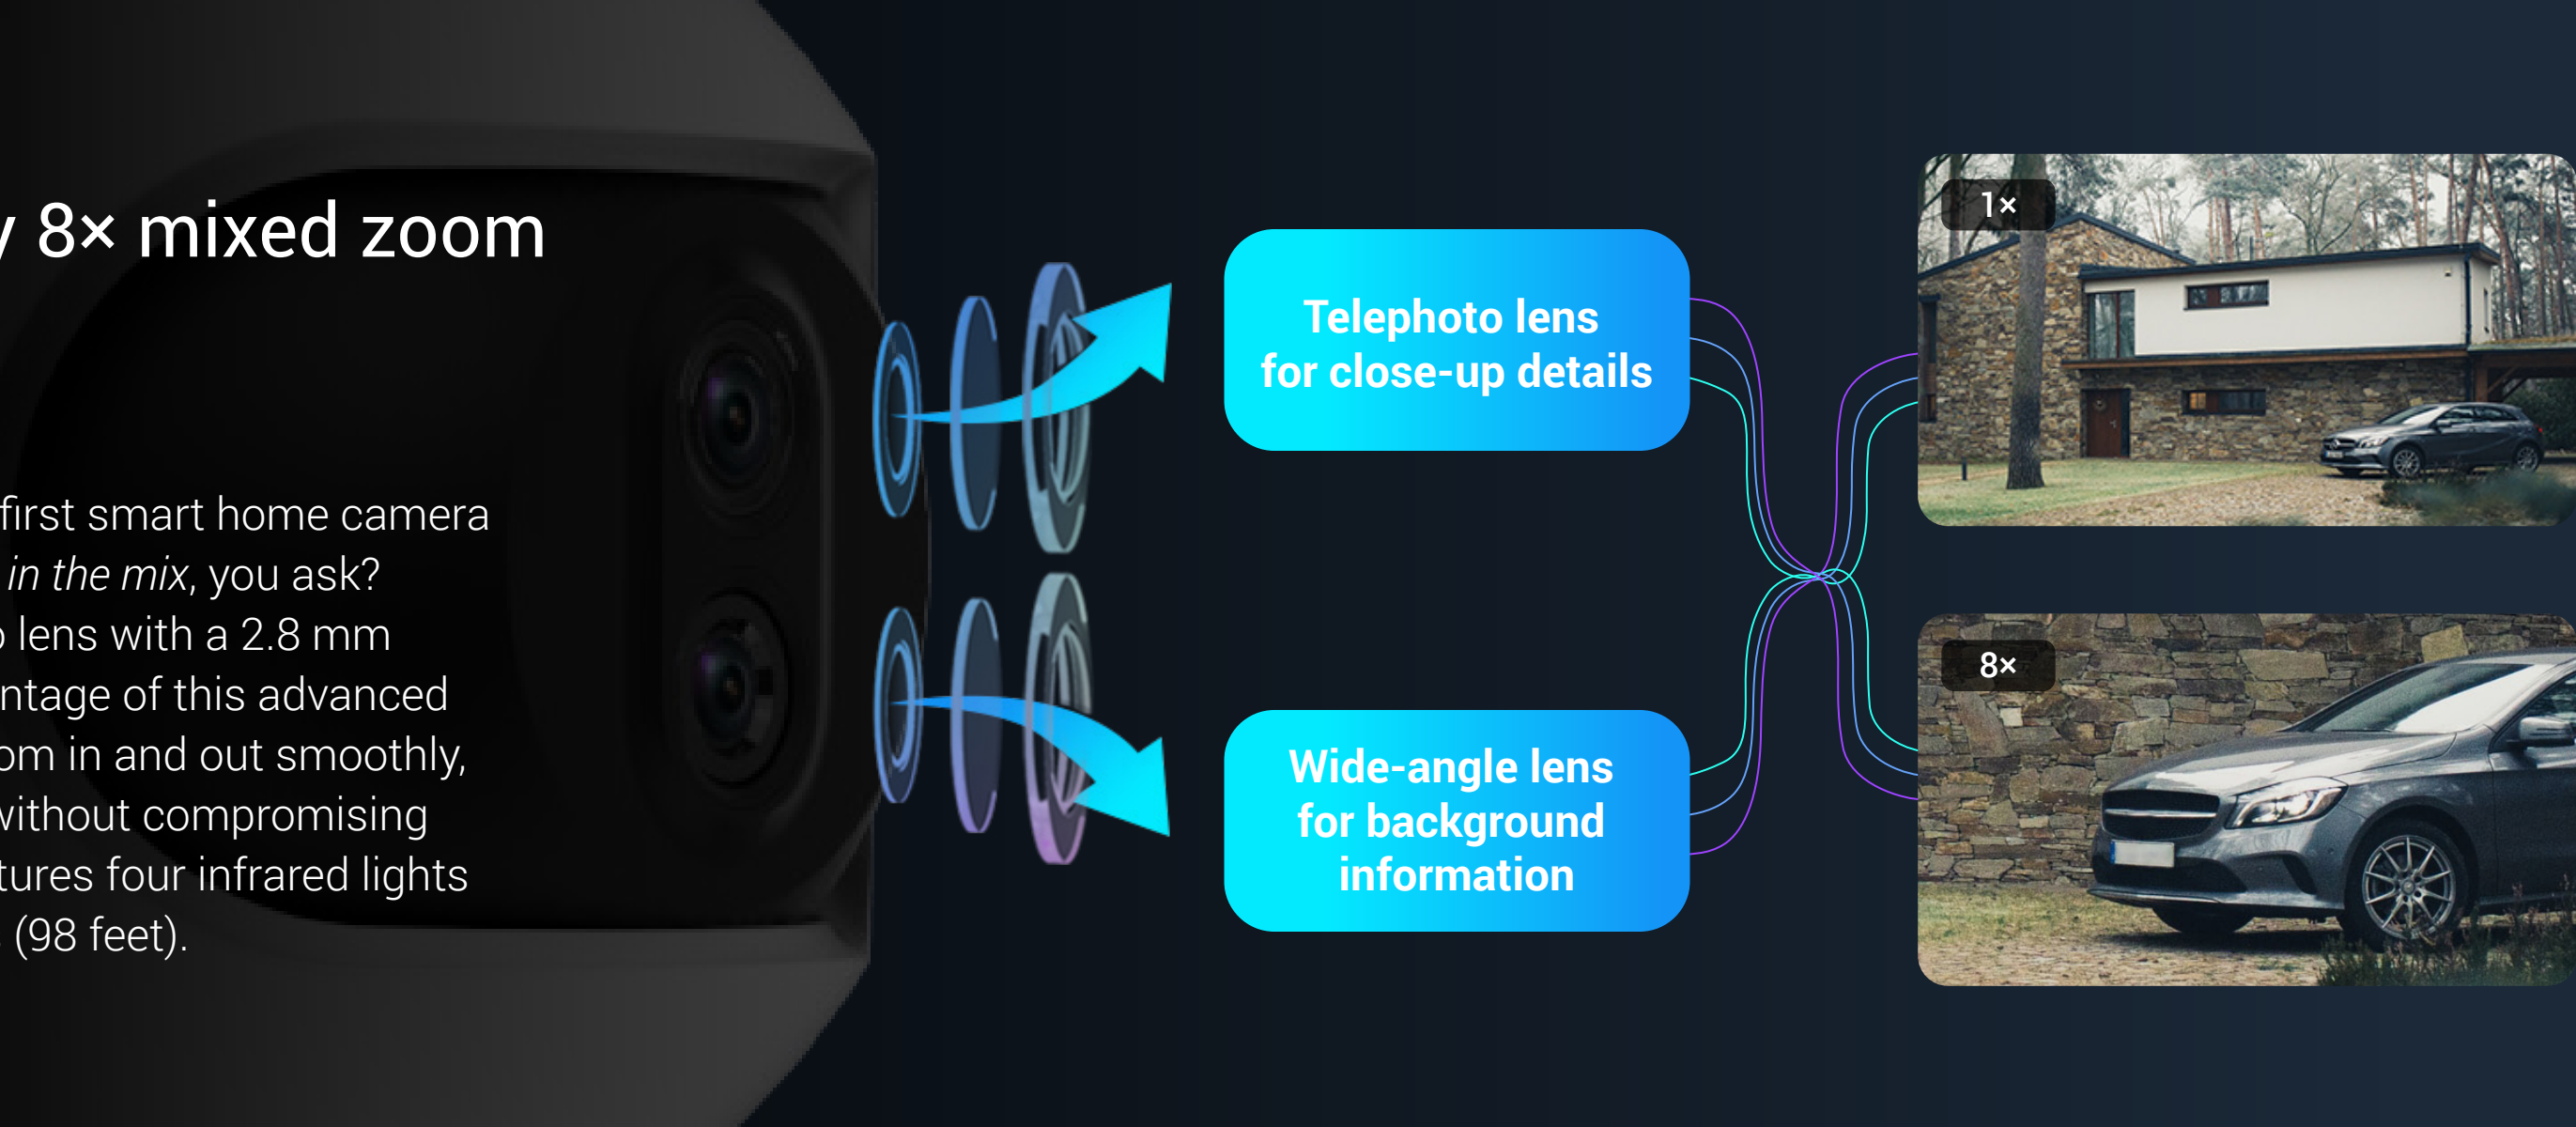

C8PF

Dual-Lens Outdoor Pan/Tilt Wi-Fi Camera

Wider, clearer views with picture-in-picture display.

With the award-winning C8PF, you will never miss the bigger picture while also seeing what's important – down to every detail. This pan-tilt-zoom camera features advanced dual-lens technologies to fulfill unprecedented 8× mixed zoom for home protection, and provides a picture-in-picture video display mode of both wide and close-up views. A strong addition to EZVIZ's outdoor camera range, the C8PF is crafted to fit in any environment with thoughtful design and great functionality.

Intelligent
Dual Lenses

Picture-in-Picture
Display Mode

8× Mixed Zoom

360° Panoramic
Coverage

AI-Powered Human
Shape Detection

Two-Way Talk

IR Night Vision
(Up to 98 ft / 30 m)

Weatherproof
Design

Supports MicroSD Card
(Up to 512 GB)

GOOD DESIGN AWARD 2020

Double your views with picture-in-picture display.

EZVIZ designed the C8PF to provide useful picture-in-picture display, in both live viewing and video playback modes. The camera captures a large picture on a small window display, and allows 4x-zoom to render close-up shots on a full screen without blurring the image. You can always tap to zoom in on areas of interest, so as not to miss a thing on far-away objects.

Impressive, non-blurry 8x mixed zoom for extended vision.

The C8PF stands as the world's very first smart home camera that achieves 8x mixed zoom. *What's in the mix, you ask?* The integration of a 12 mm telephoto lens with a 2.8 mm wide-angle lens. Users can take advantage of this advanced feature by using the EZVIZ App to zoom in and out smoothly, keeping an eye on what's important without compromising on image quality or clarity. It also features four infrared lights for great night vision up to 30 meters (98 feet).