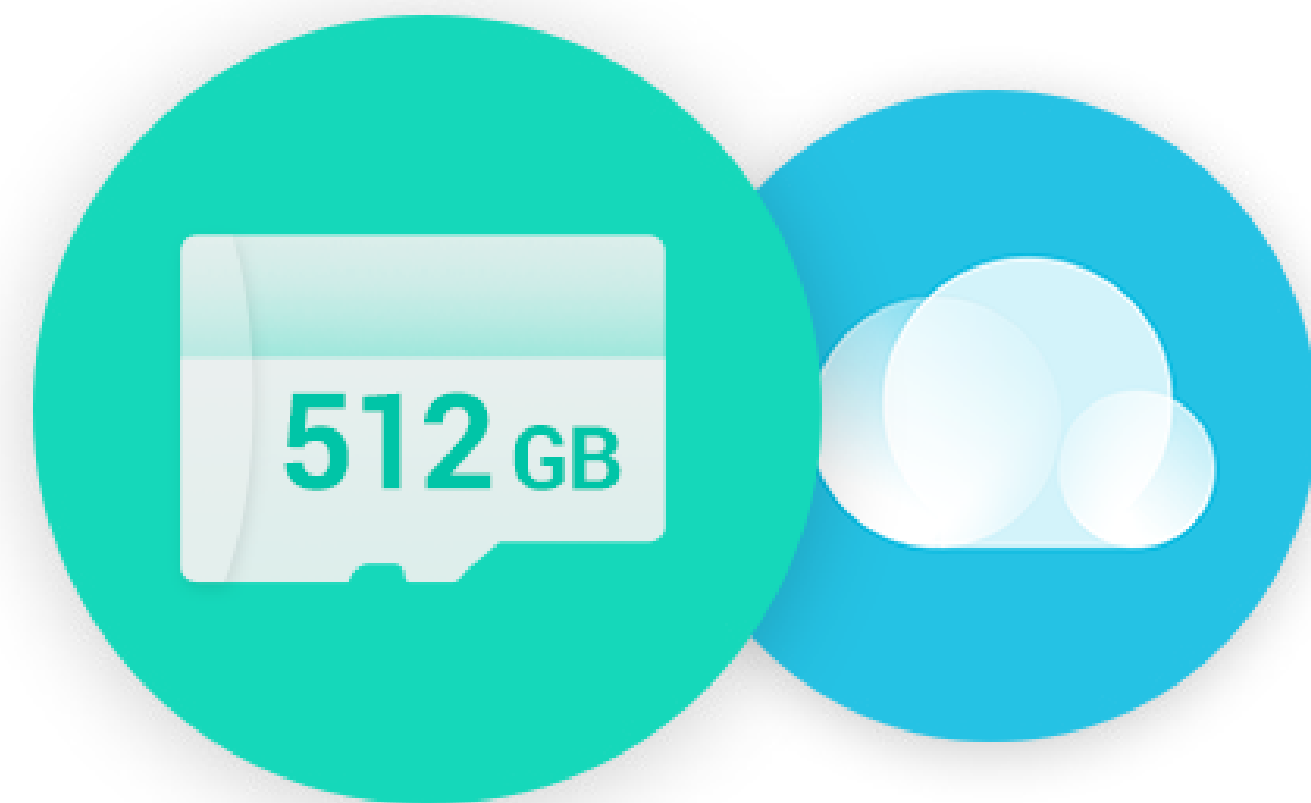

Supports MicroSD Card
(Up to 512 GB)

GOOD DESIGN AWARD 2020

Double your views with picture-in-picture display.

EZVIZ designed the C8PF to provide useful picture-in-picture display, in both live viewing and video playback modes. The camera captures a large picture on a small window display, and allows 4x-zoom to render close-up shots on a full screen without blurring the image. You can always tap to zoom in on areas of interest, so as not to miss a thing on far-away objects.

Impressive, non-blurry 8x mixed zoom for extended vision.

The C8PF stands as the world's very first smart home camera that achieves 8x mixed zoom. *What's in the mix, you ask?* The integration of a 12 mm telephoto lens with a 2.8 mm wide-angle lens. Users can take advantage of this advanced feature by using the EZVIZ App to zoom in and out smoothly, keeping an eye on what's important without compromising on image quality or clarity. It also features four infrared lights for great night vision up to 30 meters (98 feet).

Enjoy 512 GB local video storage – or put it on the cloud.

The C8PF has one of the largest on-camera storage capacities in the home security market – up to 512 GB, thanks to the built-in card slot. You can enjoy secure local video storage at all times. Even better, you can add another layer of protection by saving your data on EZVIZ's CloudPlay with a service subscription.