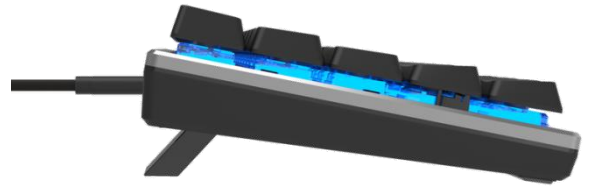

Make It Yours.

GALLERY

SK620 Space Gray