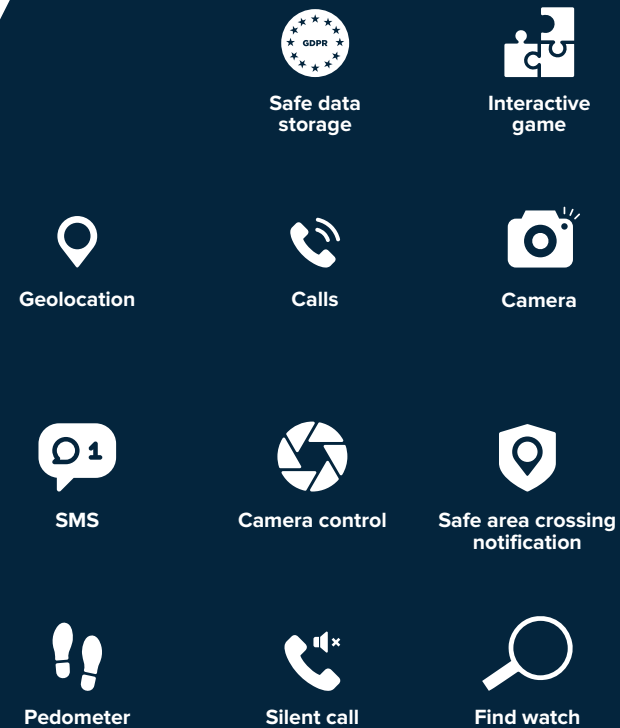

KIDS SMARTWATCH SANDY KW-34

Sandy KW-34

Kids Watch «Sandy» KW-34

This watch features all functions needed to watch after your child - location tracking, emergency calls, SOS button and more. Insert a 2G mobile SIM card into the watch, and start getting information about the exact location of your child on your smartphone using the Canyon Life app. Due to the GPS sensor, you can track your child's location with an accuracy of up to 5 meters. New algorithms will save battery power up to 4 days on a single charge. In addition, the watch is equipped with such important functions as the SOS button, two-way calls, silent calling, pedometer, camera, and a game. The best solution for your child's safety at school, during outdoor activities and walks!

GPS+LBS
positioning

Interactive
games

Safe area zone

GDPR compliance

CNE-KW34PP
CNE-KW34BL

EAN: 5291485008000
EAN: 5291485008017

KEY FEATURES

- GPS and LBS positioning
- Two-way phone calls
- SOS button
- Location tracking for parents
- "Safe area" geofencing setting
- Pedometer
- High standards of data protection GDPR
- Alarm clock, flashlight, photo camera, game
- Compatible with iOS 10.0+, Android 5.0+