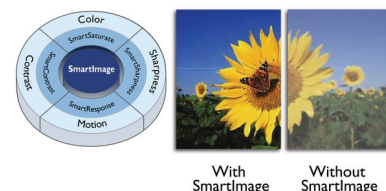

SmartImage

SmartImage is an exclusive leading edge Philips technology that analyses the content displayed on your screen and optimises your display performance. This user-friendly interface allows you to select various modes, like Office, Photo, Movie, Game, Economy etc., to fit the application in use. Based on the selection, SmartImage dynamically optimises the contrast, colour saturation and sharpness of images and videos for ultimate display performance. The Economy mode option

offers you major power savings. All in real time at the touch of a single button!