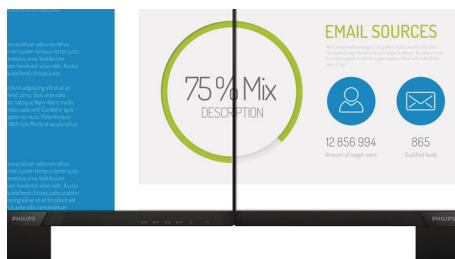

Ultra-narrow Border

The new Philips displays feature ultra-narrow borders which allow for minimal distractions

and maximum viewing size. Especially suited for multi-display or tiling setups like gaming, graphic design and professional applications, the ultra-narrow border display gives you the feeling of using one large display.