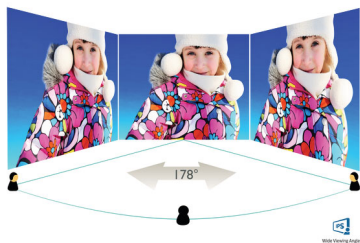

Philips
Full HD LCD monitor

V Line

24 (23.8"/60.5 cm diag.)
1920 x 1080 (Full HD)

243V7QJABF

Vivid, crisp images, from edge to edge

A perfect all-round display with stunning images that stretch from edge to edge, made easy on the eyes, in a compact, slim design.

Perfectly designed for your space

- VESA mount allows for flexibility

PHILIPS

Full HD LCD monitor
V Line 24 (23.8"/60.5 cm diag.), 1920 x 1080 (Full HD)

243V7QJABF/00

Highlights

IPS technology

IPS displays use an advanced technology that gives you extra-wide viewing angles of 178/178 degrees, making it possible to view the display from almost any angle. Unlike standard TN panels, IPS displays give you remarkably crisp images with vivid colours, making them ideal not only for Photos, movies and web browsing, but also for professional applications that demand colour accuracy and consistent brightness at all times.

16:9 Full HD display

Picture quality matters. Regular displays deliver quality, but you expect more. This display features enhanced Full HD 1920 x 1080 resolution. With Full HD for crisp detail paired with high brightness, incredible contrast and realistic colours, expect a true-to-life picture.

Ultra-narrow Border

The new Philips displays feature ultra-narrow borders which allow for minimal distractions

and maximum viewing size. Especially suited for multi-display or tiling setups like gaming, graphic design and professional applications, the ultra-narrow border display gives you the feeling of using one large display.