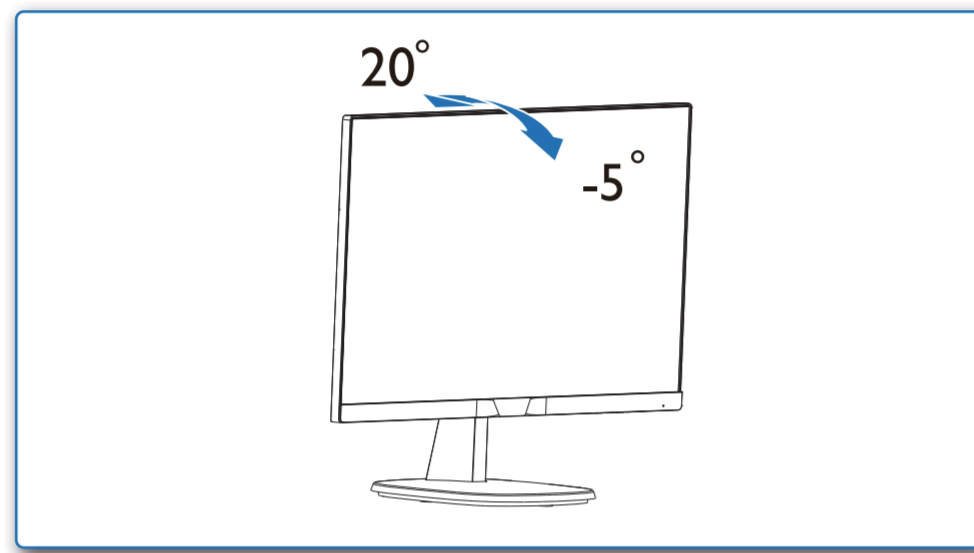

GRAPHIC DEVELOPMENT MMD	
Product name	243V7-QSG
Project name	243V7-QSG
Project no.	
Finishing	Folded sheet
Scale	1:1
Size Spreads	594 (W) x 210 (H) mm
Size	148.5 (W) x 210 (H) mm
Operator(s)	
Date amended	Apr. 07, 2017
VERSION No.	13
APPROVAL	
QC Lithographer	
Product Manager	
Date Check	
ARTWORK DOCUMENT	
Paper	80gsm White, woodfree coated
Numbers of colours	2Cx2C
Spotcolor	
Aftertreatment	
☐ Cropping	
☐ Coating	
☐ Varnishing	
☐ Embossing	
☐ Cutterguide	
☐ Die-cut	
☐ Binding	
☐ Glue	

4

1. **EN** Need help?
   Online help: www.philips.com/support
2. **SC** 需要帮助?
   在线帮助: www.philips.com/support
3. **FR** Besoin d'Aide?
   Aide en ligne: www.philips.com/support
4. **ES** ¿Necesita ayuda?
   Ayuda en línea: www.philips.com/support
5. **DE** Benötigen Sie Hilfe?
   Online-Hilfe: www.philips.com/support
6. **IT** Avete bisogno di aiuto?
   Guida in linea: www.philips.com/support
7. **BR** Precisa ajuda?
   Ajuda online: www.philips.com/support
8. **KO** 도움이 필요하신가요?
   온라인 도움말: www.philips.com/support
9. **UK** Потребуєте допомоги?
   Підтримка он-лайн: www.philips.com/support
10. **RU** Нужна помощь?
    Интерактивная справка: www.philips.com/support
11. **TR** Yardıma ihtiyacınız var mı?
    Online yardım: www.philips.com/support
12. **HI** क्या सहायता की जरूरत है?
    ऑनलाइन सहायता: www.philips.com/support
13. **AR** هل تريد المساعدة?
    للمساعدة عبر الإنترنت: www.philips.com/support
14. **JP** ヘルプが必要ですか?
    オンラインヘルプ: www.philips.com/support

Version: M7243VQIT
© 2017 Koninklijke Philips N.V. All rights reserved.
Specifications are subject to change without notice.
Philips and the Philips Shield Emblem are registered trademarks of Koninklijke Philips N.V. and are used under license from Koninklijke Philips N.V.
www.philips.com

Register your product and get support at www.philips.com/welcome

243V7

Quick Start

1

2

B

C

3