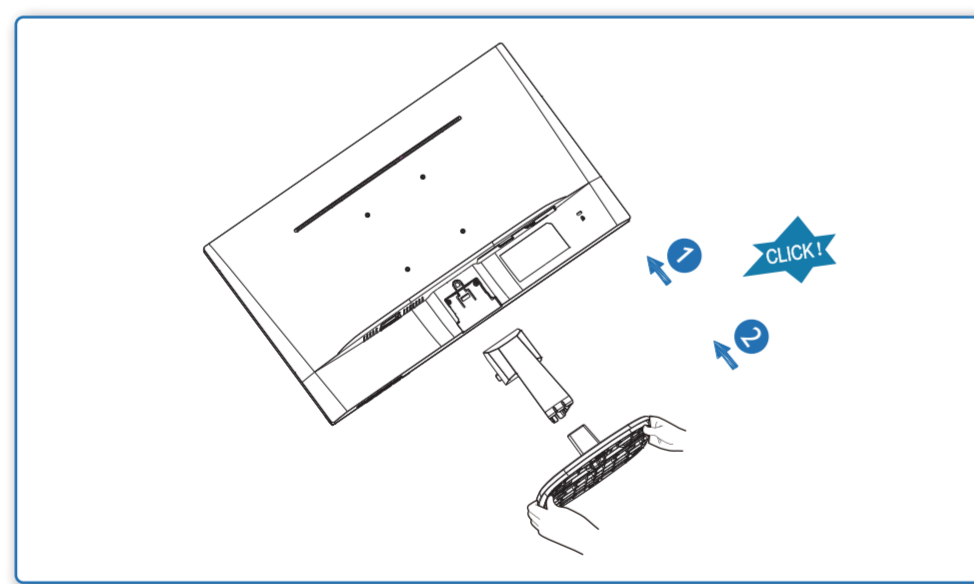

GRAPHIC DEVELOPMENT MMD	
Product name	243V7-QSG
Project name	243V7-QSG
Project no.	
Finishing	Folded sheet
Scale	1:1
Size Spreads	594 (W) x 210 (H) mm
Size	148.5 (W) x 210 (H) mm
Operator(s)	
Date amended	Apr. 07, 2017
VERSION No.	13
APPROVAL	
QC Lithographer	
Product Manager	
Date Check	
ARTWORK DOCUMENT	
Paper	80gsm White, woodfree coated
Numbers of colours	2Cx2C
Spotcolor	
Aftertreatment	
☐ Cropping	
☐ Coating	
☐ Varnishing	
☐ Embossing	
☐ Cutterguide	
☐ Die-cut	
☐ Binding	
☐ Glue	

4

1. **EN** Need help?
   Online help: www.philips.com/support
2. **SC** 需要帮助?
   在线帮助: www.philips.com/support
3. **FR** Besoin d'Aide?
   Aide en ligne: www.philips.com/support
4. **ES** ¿Necesita ayuda?
   Ayuda en línea: www.philips.com/support
5. **DE** Benötigen Sie Hilfe?
   Online-Hilfe: www.philips.com/support
6. **IT** Avete bisogno di aiuto?
   Guida in linea: www.philips.com/support
7. **BR** Precisa ajuda?
   Ajuda online: www.philips.com/support
8. **KO** 도움이 필요하신가요?
   온라인 도움말: www.philips.com/support
9. **UK** Потребуєте допомоги?
   Підтримка он-лайн: www.philips.com/support
10. **RU** Нужна помощь?
    Интерактивная справка: www.philips.com/support
11. **TR** Yardıma ihtiyacınız var mı?
    Online yardım: www.philips.com/support
12. **HI** क्या सहायता की जरूरत है?
    ऑनलाइन सहायता: www.philips.com/support
13. **AR** هل تريد المساعدة?
    للمساعدة عبر الإنترنت: www.philips.com/support
14. **JP** ヘルプが必要ですか?
    オンラインヘルプ: www.philips.com/support

Version: M7243VQIT
© 2017 Koninklijke Philips N.V. All rights reserved.
Specifications are subject to change without notice.
Philips and the Philips Shield Emblem are registered trademarks of Koninklijke Philips N.V. and are used under license from Koninklijke Philips N.V.
www.philips.com

Register your product and get support at www.philips.com/welcome

243V7

Quick Start

1

2

B

C

3