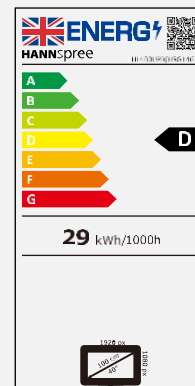

## HL 400 UPB

100,33 cm / 39,5" Diagonal  
LED Backlight – Format 16:9

- 39,5" 16:9 LED Backlight Monitor
- 1920 x 1080 Full HD Resolution
- 178° / 178° Ultra-Wide Viewing Angle
- 5000:1 High Contrast Ratio
- Video Inputs: HDMI x 2, VGA
- HDMI CEC Function
- Built-In Stereo Speakers 8W + 8W
- Wall-Mountable (VESA)
- USB Media Player
- Auto-Playback (Photo and Video)
- Auto Power-On
- Remote Control

### OTHER FEATURES

Media  
Player

High  
Contrast

Remote  
Control

Video  
Modes

Display Size	100,33 cm / 39,5" Diagonal
Panel Type	TFT – LED Backlight VA Panel (*)
Aspect Ratio	16:9
Resolution (H x V)	1920 x 1080 Full HD
Brightness	300cd/m <sup>2</sup> (Typical)
Contrast	5000:1 (Typical)
Viewing Angle L/R; U/D	178° H / 178° V (CR > 10)
Response Time	9,5 msec (Typical)
Pixel Pitch	0,45735 (H) x 0,4494 (V) mm
Panel Surface	Glare, Haze-level 1%; Hard Coating 3H
Display Colors	16.7M Colors
Horizontal Frequency	30 ~ 83 kHz
Vertical Frequency	56 ~ 75 Hz
Max Display Frequency	1920 x 1080 @ 60Hz
Input 1	VGA (D-Sub)
Input 2	HDMI 1.4 x 2
Input 3	USB 2.0 x 2 (5V 0.5A Output) Media Player
Input 4	Audio In
Buil-in Speakers	Yes, 2 x 8W, 8Ω; Earphone Jack
Power Consumption	On: 29W; Stand-by: 0,5W; Off: ≤0,3W
AC Power Range	AC 100 ~ 240 Volt; 50 ~ 60 Hz
Product Dimensions	906,9 x 206,8 x 567,7mm with stand (W x D x H) 906,9 x 82,9 x 519 mm without stand (W x D x H)
Packing Dimensions	990 x 140 x 640 mm (W x D x H)
Net / Gross Weight	5,2 Kg / 7,6 Kg

VESA Mounting	200 x 200 mm
Monitor Stand	Fixed Stand
Tilt / Kensington Lock	- / -
Pivot / Swivel	- / -
Controls	Power, VOL+, VOL-, CH+, CH-, SOURCE, MENU
Color	Normal, Warm, Standard, Cool Mode
Features	Auto Power ON Auto Playback (Photo and Video) Standby-Wake up on HDMI Signal HDMI CEC Function Max. non-stop operating time: 12/7 Suitable for both landscape and portrait installations
On Screen Display	7 OSD Languages
Accessory	Power Cable not removable (1,8m); HDMI Cable (1,5m); Remote Control; Warranty Card; Quick Start Guide