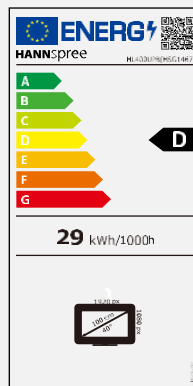

## HL 400 UPB

100,33 cm / 39,5" Diagonal  
LED Backlight – Format 16:9

- 39,5" 16:9 LED Backlight Monitor
- 1920 x 1080 Full HD Resolution
- 178° / 178° Ultra-Wide Viewing Angle
- 5000:1 High Contrast Ratio
- Video Inputs: HDMI x 2, VGA
- HDMI CEC Function
- Built-In Stereo Speakers 8W + 8W
- Wall-Mountable (VESA)
- USB Media Player
- Auto-Playback (Photo and Video)
- Auto Power-On
- Remote Control

### OTHER FEATURES

Media  
Player

High  
Contrast

Remote  
Control

Video  
Modes

Display Size	100,33 cm / 39,5" Diagonal
Panel Type	TFT – LED Backlight VA Panel (*)
Aspect Ratio	16:9
Resolution (H x V)	1920 x 1080 Full HD
Brightness	300cd/m <sup>2</sup> (Typical)
Contrast	5000:1 (Typical)
Viewing Angle L/R; U/D	178° H / 178° V (CR > 10)
Response Time	9,5 msec (Typical)
Pixel Pitch	0,45735 (H) x 0,4494 (V) mm
Panel Surface	Glare, Haze-level 1%; Hard Coating 3H
Display Colors	16.7M Colors
Horizontal Frequency	30 ~ 83 kHz
Vertical Frequency	56 ~ 75 Hz
Max Display Frequency	1920 x 1080 @ 60Hz
Input 1	VGA (D-Sub)
Input 2	HDMI 1.4 x 2
Input 3	USB 2.0 x 2 (5V 0.5A Output) Media Player
Input 4	Audio In
Buil-in Speakers	Yes, 2 x 8W, 8Ω; Earphone Jack
Power Consumption	On: 29W; Stand-by: 0,5W; Off: ≤0,3W
AC Power Range	AC 100 ~ 240 Volt; 50 ~ 60 Hz
Product Dimensions	906,9 x 206,8 x 567,7mm with stand (W x D x H) 906,9 x 82,9 x 519 mm without stand (W x D x H)
Packing Dimensions	990 x 140 x 640 mm (W x D x H)
Net / Gross Weight	5,2 Kg / 7,6 Kg

VESA Mounting	200 x 200 mm
Monitor Stand	Fixed Stand
Tilt / Kensington Lock	- / -
Pivot / Swivel	- / -
Controls	Power, VOL+, VOL-, CH+, CH-, SOURCE, MENU
Color	Normal, Warm, Standard, Cool Mode
Features	Auto Power ON Auto Playback (Photo and Video) Standby-Wake up on HDMI Signal HDMI CEC Function Max. non-stop operating time: 12/7 Suitable for both landscape and portrait installations
On Screen Display	7 OSD Languages
Accessory	Power Cable not removable (1,8m); HDMI Cable (1,5m); Remote Control; Warranty Card; Quick Start Guide