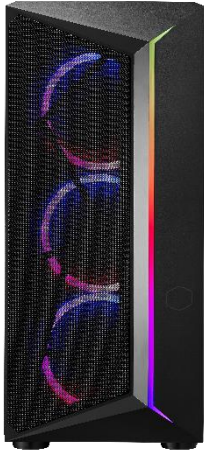

Make It Yours.

CMP 510

ARGB Strip

A glowing ARGB edge is cut into the clean geometry of the front panel design.