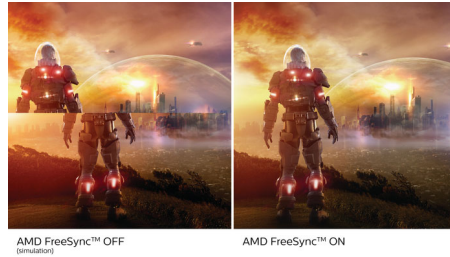

Ultra-smooth gaming

Gaming shouldn't be a choice between choppy gameplay or broken frames. With the new Philips monitor it doesn't have to be. Get fluid, artefact-free performance at virtually any frame rate with AMD FreeSync™ technology, smooth, quick refresh and ultra-fast response time.