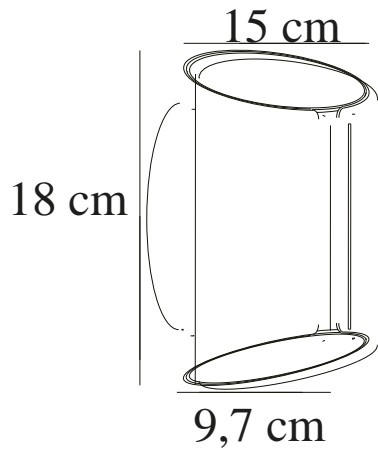

# GRIP SMART | WALL LIGHT | WHITE

2118201001

nordlux®

Voltage (V): 220-240 Volt  
IP degree: IP54  
Class (Class 1, Class 2, Class 3):  
Class 1 (Earth contact)  
Bulb base: LED Module  
Parallel connection: True

Primary material: Aluminium  
Secondary material: Plastic  
Color of the Glass: Opal white  
Suitable for Seaside: No  
Color: White

Height (cm): 18  
Width (cm): 15  
Projection (cm): 9.7  
EAN: 5704924004384  
TUN: 2140635  
Item Number: 2118201001

Pcs Per Master Carton: 3  
Sales Box Height (cm): 18  
Sales Box Width (cm): 11  
Sales Box Depth (cm): 15  
Sales Box Volume m<sup>3</sup>: 0.003  
Product net weight (kg): 0.77

Brightness of light (Lumen): 830  
Color Temperature (K): 2700  
Ra-value : 80  
Lifetime (h): 25000  
Beam Angle (°) : 120  
Candela (cd) (for directional lamp only): 0  
Energy Class: F  
Actual Watt (W): 10