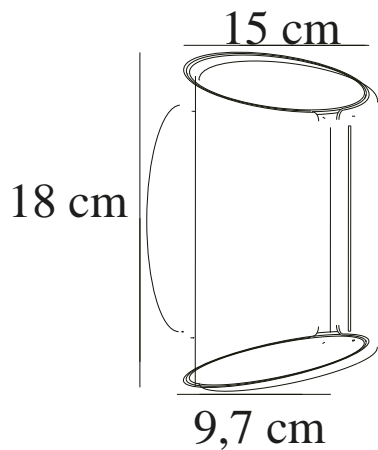

GRIP SMART | WALL LIGHT | BLACK

2118201003

nordlux®

Voltage (V): 220-240 Volt
IP degree: IP54
Class (Class 1, Class 2, Class 3):
Class 1 (Earth contact)
Bulb base: LED Module
Parallel connection: True

Primary material: Aluminium
Secondary material: Plastic
Color of the Glass: Opal white
Suitable for Seaside: No
Color: Black

Height (cm): 18
Width (cm): 15
Projection (cm): 9.7
EAN: 5704924004377
TUN: 2140636
Item Number: 2118201003

Pcs Per Master Carton: 3
Sales Box Height (cm): 18
Sales Box Width (cm): 11
Sales Box Depth (cm): 15
Sales Box Volume m³: 0.003
Product net weight (kg): 0.77

Brightness of light (Lumen): 830
Color Temperature (K): 2700
Ra-value : 80
Lifetime (h): 25000
Beam Angle (°) : 120
Candela (cd) (for directional lamp only): 0
Energy Class: F
Actual Watt (W): 10

- Built-in Nordlux Smart LED • Cool to warm white light (2200-6500 kelvin) • Dimmable through app
- Parallel connection possible • 5 year LED guarantee