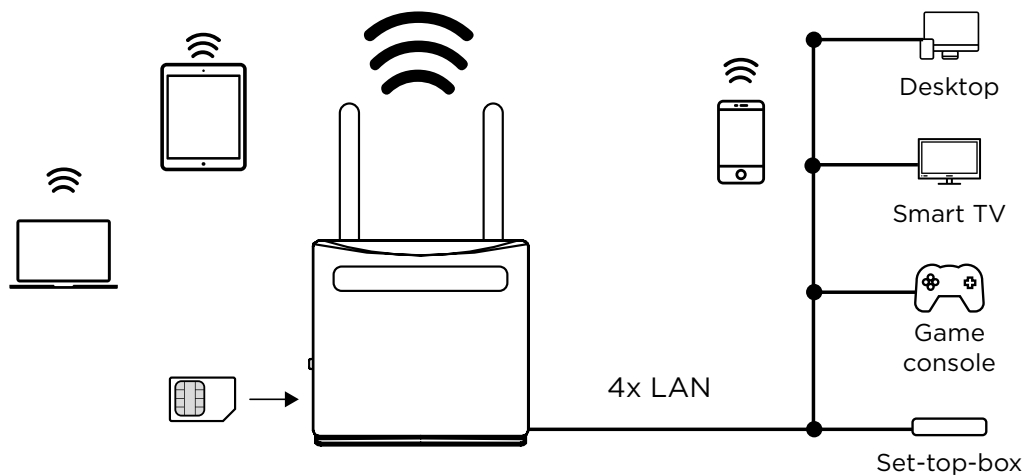

Hardware

Ethernet Ports	4x 10/100M LAN port (Auto MDI/MDIX)
Buttons	WPS, Reset, Wi-Fi On/Off, Power On/Off
LEDs	Power, Internet, Wi-Fi, Connect & Secure (WPS), Mobile Network Signal Level
Power	External power supply, 12 V / 1 A DC
Standards	IEEE 802.11n/g/b, IEEE 802.3, IEEE 802.3u

Software

Internet Protocol	IPv4/IPv6 Dual stack
Operation Modes	3G/4G Router, Wireless Router
DHCP	Server, Client
Port Forwarding	Yes
SIP ALG	Yes
Dynamic DNS	Dyndns, No-ip
Firewall Security	Port Filtering, Port Mapping, Port Forwarding, URL Filtering, DMZ, Rate Limiting
Management	Data Plan Management, Data Usage Statistics, Web UI Access, Ping & Trace Network Tools, Config Backup

Other specifications

Certification	CE
Package Contents	1x STRONG 4G LTE Router 300 1x RJ45 Ethernet Cable 1x External Power Supply 2x Detachable External 4G LTE Antennas 1x Quick Installation Guide 1x Micro to Standard SIM Card Adapter 1x Nano to Standard SIM Card Adapter
System Requirements	Windows 7, 8, 8.1, 10, Mac OS X, Linux, Internet Browser
Environment	Operating Temperature: 0° ~ +40° Storage Temperature: -20° ~ +45°
Operating Humidity:	10% ~ 90% non-condensing
Storage Humidity:	10% ~ 90% non-condensing
Dimensions in mm:	185 x 68 x 175 (W x D x H)
Weight in kg:	0.35

EAN 4GROUTER300v2: 9120072374821
PCB : 10 pcs