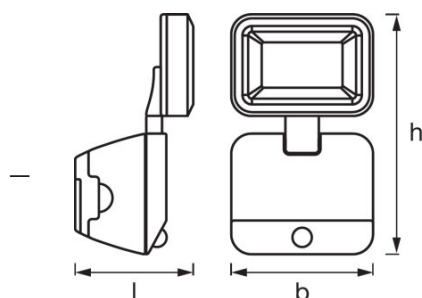

Dimensions & weight

Length	127.0 mm
Width	108.0 mm
Height	215.0 mm
Product weight	325.00 g

Colors & materials

Body material	Acrylonitrile butadiene styrene (ABS)
Housing color	Black
Product color	Black
Housing color	Black