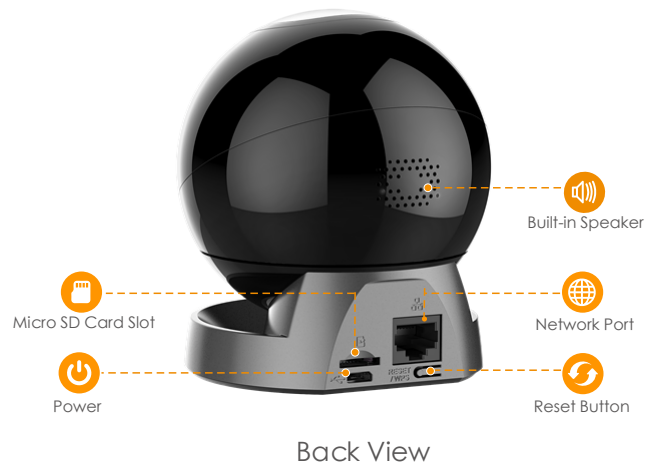

Imou

Rex 4MP

4MP H.265 Wi-Fi Pan & Tilt Camera

With 4MP QHD live monitoring and pan & tilt feature, Rex 4MP ensures every corner of your home completely covered. Human Detection quickly finds human targets in the images and sends a notification to you. With built-in spotlight and siren, Rex 4MP actively keeps unwelcome visitors away from what you care about. Privacy Mode helps protect your personal privacy when you are home, and Smart Tracking function lets the camera follows moving objects when it detects motion.

Abnormal Sound Alarm

Sends alerts to your smartphone when it detects abnormal sound

Auto-tour

Survey the area 360° horizontally or tour between favorite points

Diversified Storage

Supports NVR, Cloud Storage or Micro SD card (up to 256GB)

Specifications

Camera

1/2.7" 4 Megapixel Progressive CMOS
 4MP (2560 x 1440)
 Night Vision: 10m(33ft) Distance
 3.6mm Fixed Lens
 Field of View : 92° (H), 48° (V), 109° (D)
 355° Pan & 0~90° Tilt

Video & Audio

Auxiliary Interface

Micro SD Card Slot (up to 256GB)
 Built-in Mic & Speaker
 Reset Button

General

DC 5V1.5A Power Supply
 Power Consumption:<5.5W
 Working Environment:-10° C~+45° C, Less Than 95%RH
 Dimensions: 90 x 90 x 107.4mm (3.5 x 3.5 x 4.3inch)
 Weight: 275g (0.60lb)
 CE, FCC