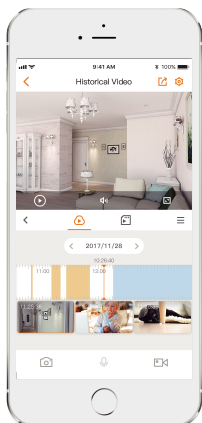

Wi-Fi Connection

IEEE802.11b/g/n(2.4GHz)

Stay close with what you care

With Cloud service, you will have access to what you care as long as Internet is available. You can record daily or motion videos on Cloud and playback anytime anywhere.