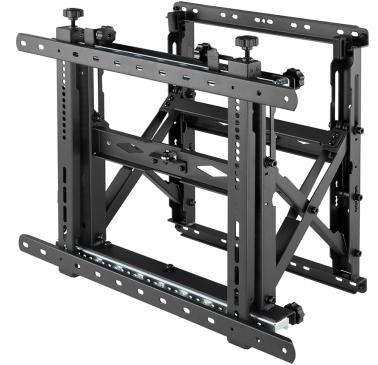

Neomounts

Neomounts by Newstar WL95-900BL16 push to pop out video wall mount for 45-70" screens - Black

The Neomounts by Newstar WL95-900BL16 is a push to pop out video wall mount for flat screens up to 70". The mount is weight adjustable and can be installed both in portrait and landscape orientation. In addition, toolless micro adjustment is available on 8 points for the perfect alignment.

The WL95-900BL16 has a depth of 12-32,5 cm and is suitable for screens that meet VESA hole pattern 200x200 to 600x400 mm (landscape) and 400x600 mm (portrait). The video wall mount has a clever tilt service position for easy maintenance access and includes a safety locking block to prevent accidental pop-outs.

The mount features a nifty quick-release system, that allows you to attach the screen in a wink of an eye and secure it in safe and solid manner. The video wall mount is packed pre-assembled, to ensure fast and easy installation and can be locked using a padlock (not included).