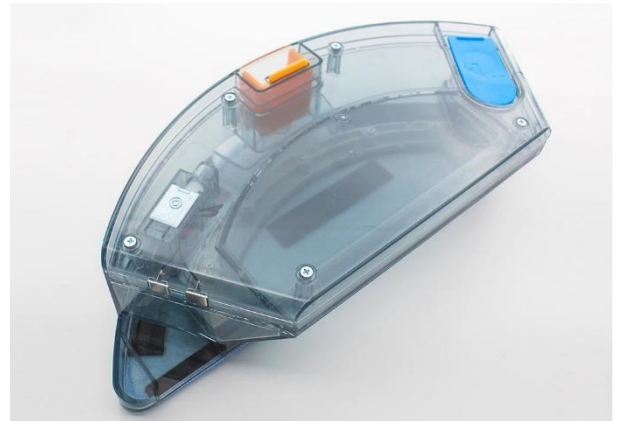

Large water tank

The capacity of the 350 ml water tank allows you to wash 150 m² of surface. During mopping, the water is dispensed evenly, which prevents the formation of stains. The sealed tank guarantees no leaks while charging the device.