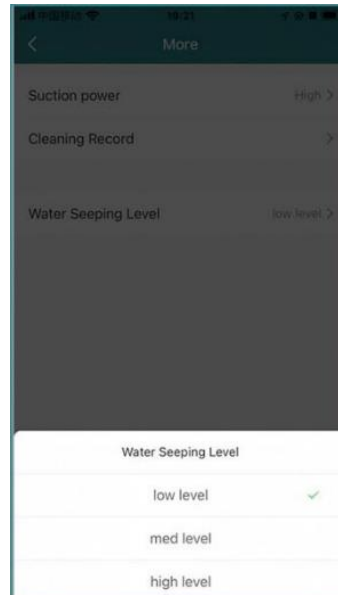

The application allows you to check the status of the EXVAC660 T + at any time from anywhere, set automatic cleaning routes, schedule and call the device for automatic charging.

Various cleaning modes

Selection of suction power, water dosing level, cleaning record

3 water dosing levels

Schedule settings

MAMIBOT EXVAC660 T + CLEANING ROBOT (GREY)

Cleaning resume

The EXVAC660T + PLATINUM will resume cleaning if it is paused due to low battery (it will not resume cleaning if operated manually or with a remote control). It covers over 98% of the cleanable surface.