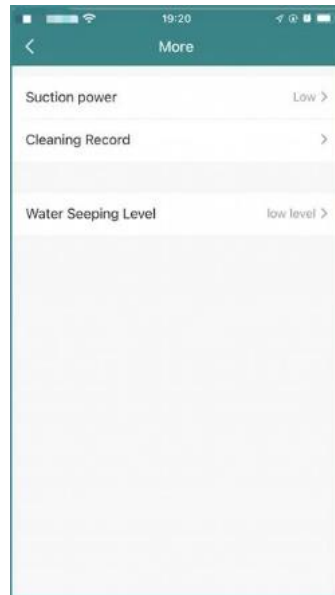

Various cleaning modes

Selection of suction power, water dosing level, cleaning record

3 water dosing levels

Schedule settings