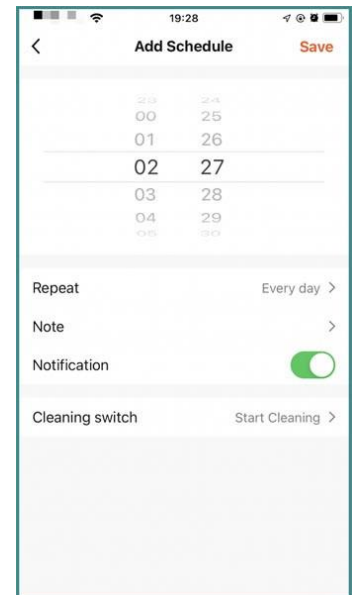

Various cleaning modes

Selection of suction power, water dosing level, cleaning record

3 water dosing levels

Schedule settings