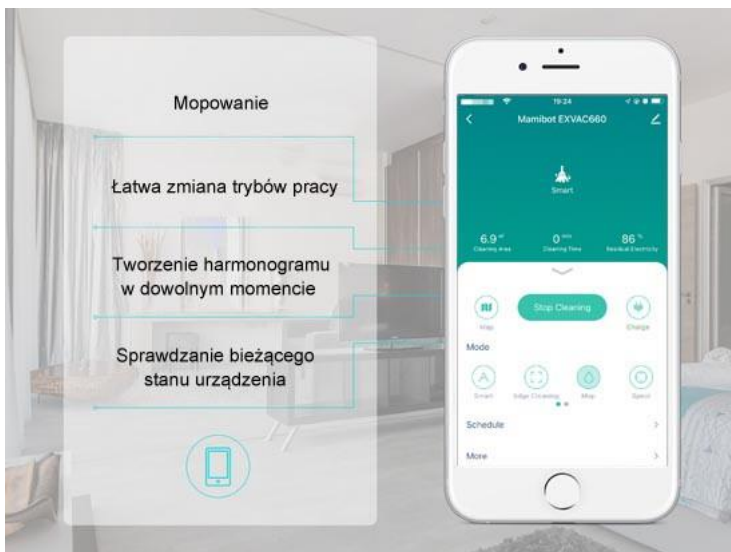

Brushless motor

Intelligent wet mopping system

A specially designed, electronically controlled wet mopping system ensures that floors are cleaned without stains or water leakages.

Thorough cleaning

The Mamibot EXVAC660 T + sweeps and mops the floor better than expected, giving you more time to rest.

MAMIBOT EXVAC660 T + CLEANING ROBOT (GREY)

Intelligent chip

It automatically detects the household environment and selects the most effective cleaning plan.

Device control from anywhere thanks to the Mamibot app

The application allows you to check the status of the EXVAC660 T + at any time from anywhere, set automatic cleaning routes, schedule and call the device for automatic charging.

Various cleaning modes

Selection of suction power, water dosing level, cleaning record