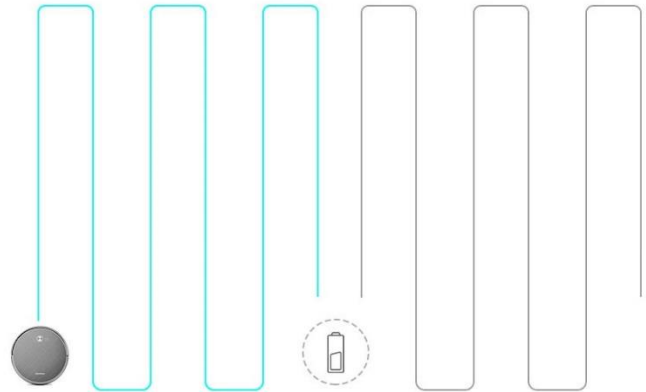

3 water dosing levels

Schedule settings

MAMIBOT EXVAC660 T + CLEANING ROBOT (GREY)

Cleaning resume

The EXVAC660T + PLATINUM will resume cleaning if it is paused due to low battery (it will not resume cleaning if operated manually or with a remote control). It covers over 98% of the cleanable surface.

Suction power 2800 Pa

Thanks to the suction power of 2800 Pa, the Mamibot EXVAC660 T + can easily clean hair, fur, pet food, dust or spilled coffee. It has four levels of vacuuming power: 400 Pa / 800 Pa / 1200 Pa / 2800 Pa. Twin, longer side brushes collect dust from two directions and collect it in the centre port for more efficient sweeping. The larger cloth guarantees a more thorough mopping of the floor.