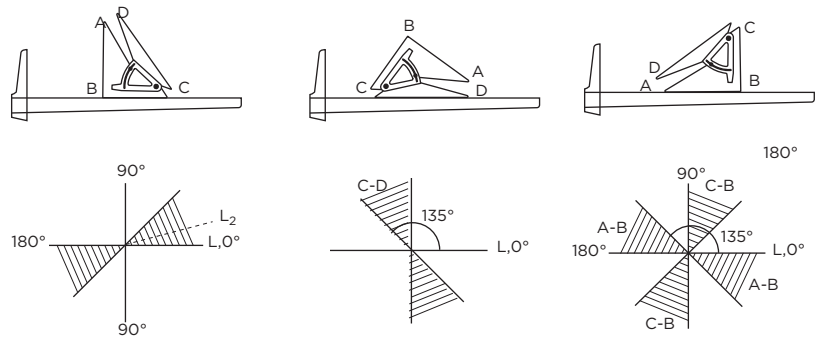

Adjustable Set Squares

With bevel The graduated arch, manufactured in one part with the arm, is divided in half degrees, tangent and secant. Material: glass-clear SAN.