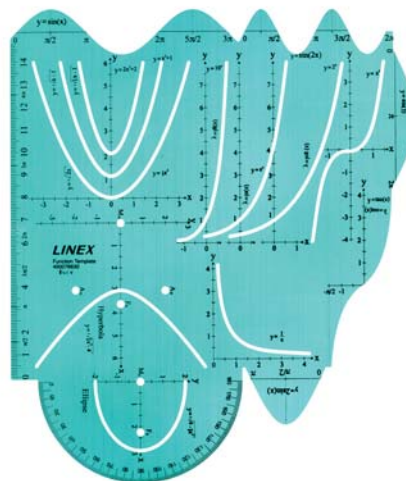

Functions Template

With plain edge
With 26 applications.
With its combination of several graphes, ruler and protractor this is an ideal drawing instrument for pupils for all school days and for students for the duration of their study. The template shows 26 applications, where an easy allocation and use is guaranteed with several coordinate systems and reference lines.
Material: 1.0 mm green-transparent SBS.
Order code 400076630