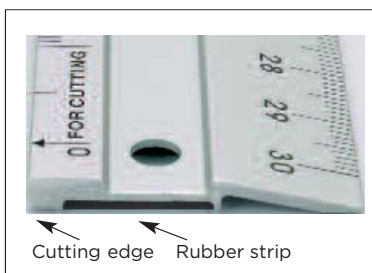

You can find matching back 2 school products in page 32, 35 & 40

Aluminium Rulers

Order code	Length	Width mm
400082275	30 CM	40
400082272	50 CM	40
400082273	70 CM	40
400082274	100 CM	40

Cutting Aluminium Rulers

Lightweight aluminium ruler with solid steel edge on one side for cutting and bevel edge on metric side. Rubber strip on the back ensures that the ruler does not move while working. Mm graduation. Material: Anodised aluminium

Order code	Linex code	Length	Width mm
100413070	1930 M	30 CM	35
100414221	1940 M	40 CM	35
100413071	1950 M	50 CM	35
100413072	1960 M	60 CM	35
100414220	19100 M	100 CM	35

Aluminium Rulers

With bevel edge The rubber strip on the reverse, which prevents the ruler from sliding, is similar to that of our well-known Super Ruler. Tilting of the rulers allows drawing with ink along the bevelled edge. The high-profile, vertical edge ensures secure cutting. The sleeve has a label showing the features of the ruler.