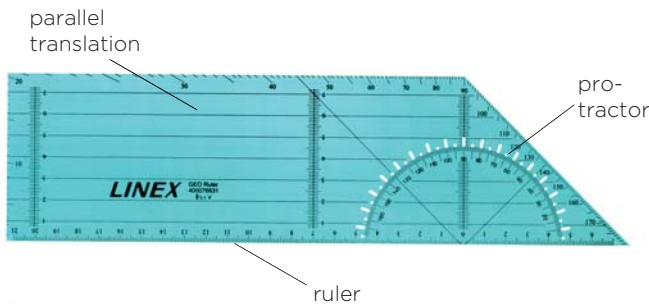

GEO-Ruler

Combined ruler and a geo set square.
With tracing edge for pen $\sphericalangle$ 0.5.
Containing 180° protractor with parallel translation and 21-0-7 cm ruler.
Material: 1.0 mm green-transparent SBS.
Order code 400076631