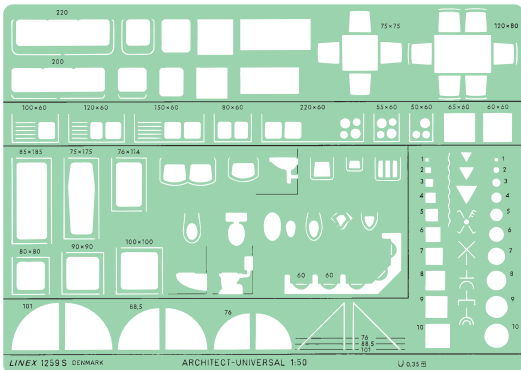

Universal Architect Template

With ink bosses

For pen 0.35 mm and pencil 0.5 mm

Contains symbols for furniture and groups of furniture for the living room, dining room, kitchen and bathroom as well as electrical symbols and several symbols for common use.

Scale 1:50.

Material: 1 mm green-transparent SBS. Size 235 x 160 mm.

Order code 100414315, Linex code 1259 S