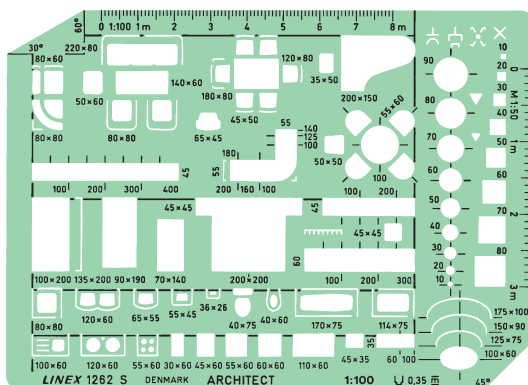

Furniture Templates

With ink bosses

For pen 0.35 mm or pencil 0.5 mm.

Contain symbols for furniture and groups of furniture for the living room, dining room, bedroom/children's room, kitchen and bathroom as well as symbols for common use.

Scale 1:50.

Material: 1 mm green-transparent SBS. Size 230 x 160 mm.

Order code 100413078, Linex code 1263 S