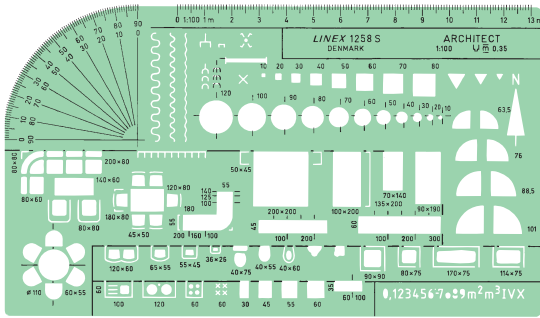

Universal Architect Template

With ink bosses

For pen 0.35 mm and pencil 0.5 mm.

Contains symbols for furniture and groups of furniture for the living room, dining room, bedroom/children's room, kitchen and bathroom as well as electrical symbols and several symbols for common use.

Scale 1:100.

Material: 1 mm green-transparent SBS. Size 200 x 115 mm.

Order code 100414314, Linex code 1258 S