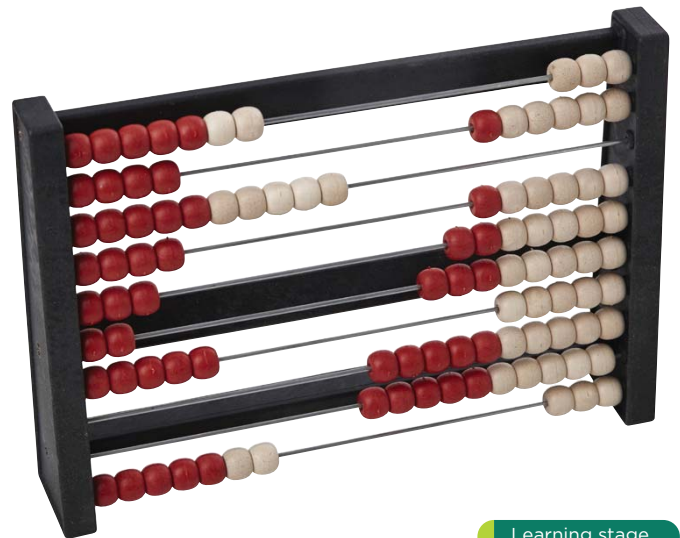

Large Abacus

Product info:

- Solid abacus with 100 beads to help students to understand simple math
- Frame made out of one piece, and therefore very solid and stable
- Beads in red and white made of recycled wood
- Size: 25x17x4,5 cm
- Used for pre-school/primary school

Product use:

- Simple abacus to illustrate many counting techniques including adding and subtracting and counting to 100.

Order code: 400065132

Learning stage

Caring and quality

It's important to us that you feel secure with the products your students use. Therefore we produce the Linex Active Learning tools according to the highest standards of quality and safety. Our materials are carefully selected in order to ensure the very best for your children. Moreover, we strive to reduce the environmental impact and use recycled materials as much as possible.