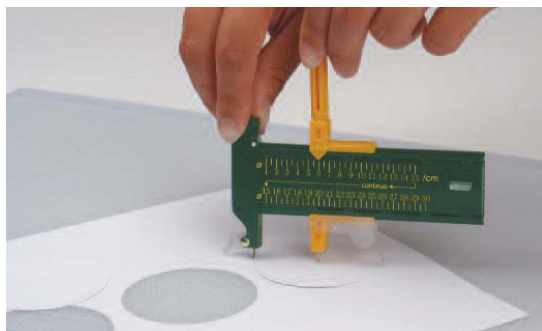

Knives

Compass Cutter

Compass cutter for cutting paper, film, soft plastic, etc. Circles from 10-300 mm Ø can be drawn and cut. Includes built-in magazine with 5 spare blades and 2 pencil leads. Blister-packed.
Order code 100412185,
Linex code CK 1300