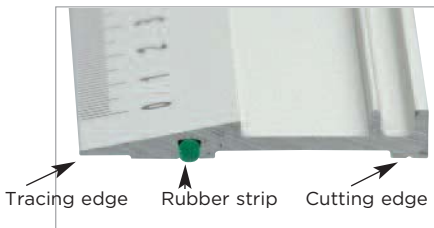

Lightweight aluminium ruler with solid steel edge on one side for cutting and bevel edge on metric side. Rubber strip on the back ensures that the ruler does not move while working. Mm graduation. Material: Anodised aluminium