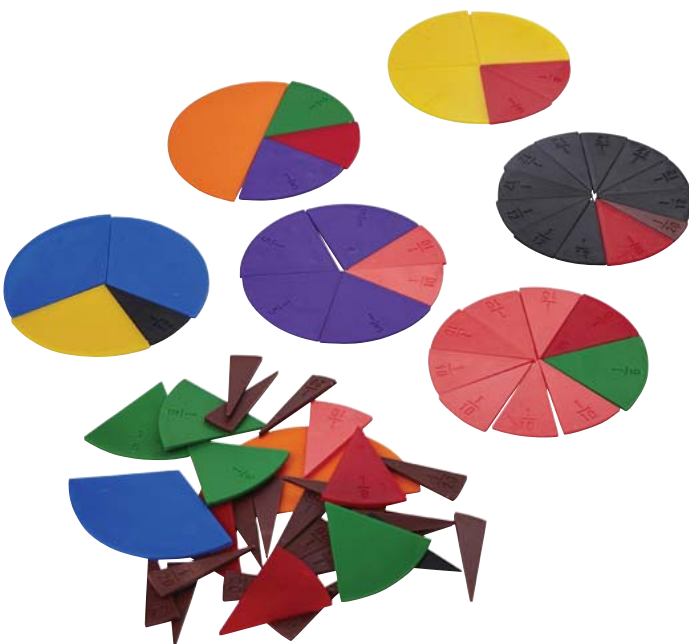

Fraction Pieces

Product info:

- 10 fraction sets in solid plastic
- Each fraction has its own color and is marked
- Shows $1/1$, $1/2$, $1/3$, $1/4$, $1/5$, $1/6$, $1/8$, $1/10$, $1/12$, $1/20$
- 10 cm in diameter
- Used for middle school

Product use:

- Learn about fractions in an illustrative manner.

Order code: 400065140

Learning stage