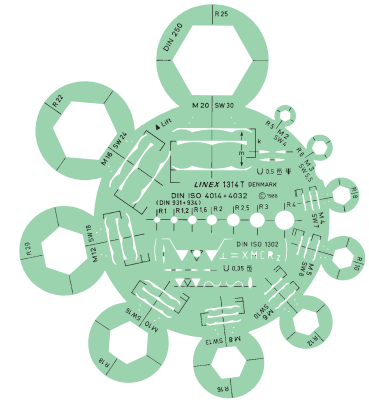

Nut and Radius Template

With tracing edge and fingerlift.
For pen 0.35/0.5 mm
For drawing metric ISO nuts and bolts, seen from edge and surface. Sizes M2-M20. Radii from 1 to 25 mm, surface symbols and arrowheads. ISO 4014 + 4032 and ISO 1302.
Material: 1.6 mm green-transparent SBS. 160 mm.
Order code 100414318, Linex code 1314 T