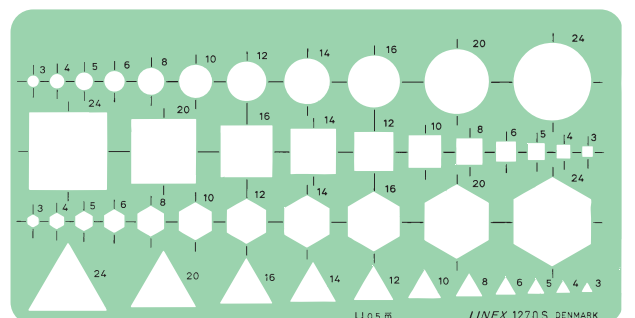

Combination Template

With ink bosses
For pen 0.5 mm
Contains the geometric basic figures: circle, square, hexagon and triangle, all from 3 to 24 mm. Ruler with zero in the middle and centrelines.
Material: 1 mm green-transparent SBS. 195 x 100 mm.
Order code 100414320, Linex code 1270 S