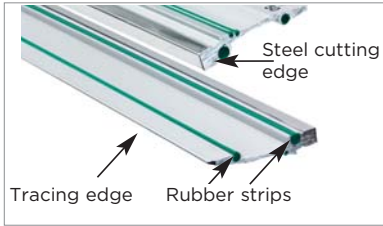

Aluminium Rulers

Order code	Length	Width mm
400082275	30 CM	40
400082272	50 CM	40
400082273	70 CM	40
400082274	100 CM	40

Cutting Aluminium Rulers

Lightweight aluminium ruler with solid steel edge on one side for cutting and bevel edge on metric side. Rubber strip on the back ensures that the ruler does not move while working. Mm graduation. Material: Anodised aluminium