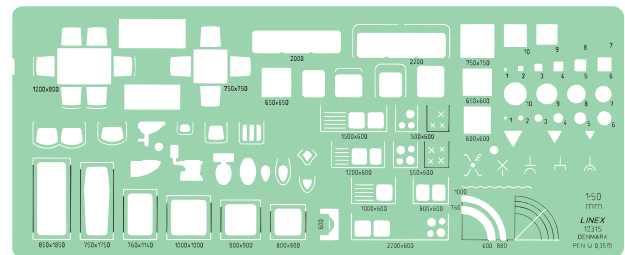

Architect Templates

With ink bosses
Contains graduated furniture in groups and single pieces as well as kitchen appliances, sanitary appliances and wiring. Scale 1:50. Pen 0.35 mm.
Material: 0.9 mm green-transparent CP. Size 280 x 115 mm.
Order code 100414273, Linex code 1231 S