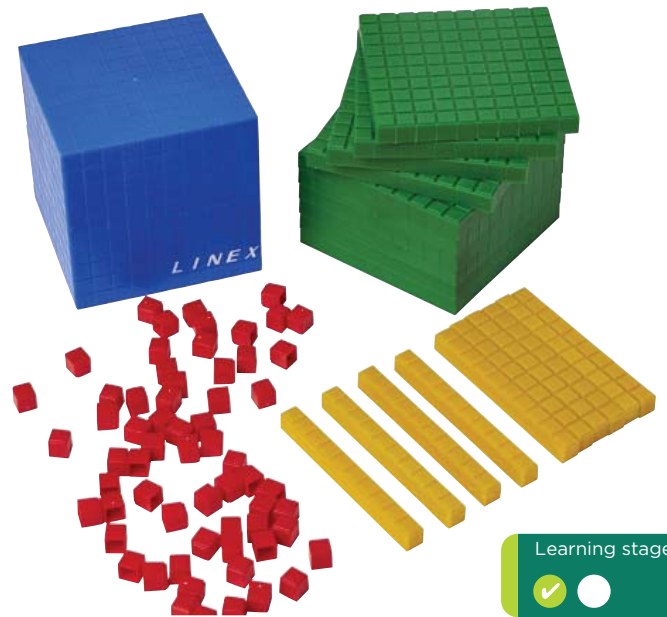

Base 10 Set, Plastic

Product info:

- Contains 121 parts
- 1 blue cube (1000), 10 green flats (100), 10 yellow rods (10), 100 red units (1)
- Used for pre-school/primary school
- Manual included

Product use:

- Enhance understanding of the decimal system as well as addition, subtraction, number sense, percentages and counting.
- The set is color-coded to help the students quickly differentiate place value by comparing the red units, yellow rods, green flats and the blue cube.
- The students are helped towards a better understanding of these abstract concepts by seeing, touching and comparing physical models of units, tens, hundreds and thousands.

Learning stage

☒ ☐

Order code: 400065104

Base 10 Set, Recycled Wood

Product info:

- Contains 121 parts
- 1 cube (1000), 10 flats (100), 10 rods (10), 100 units (1)
- Used for pre-school/primary school
- Manual included

Product use:

- Enhance understanding of the decimal system as well as addition, subtraction, number sense, percentages and counting.
- The students are helped towards a better understanding of these abstract concepts by seeing, touching and comparing physical models of units, tens, hundreds and thousands.