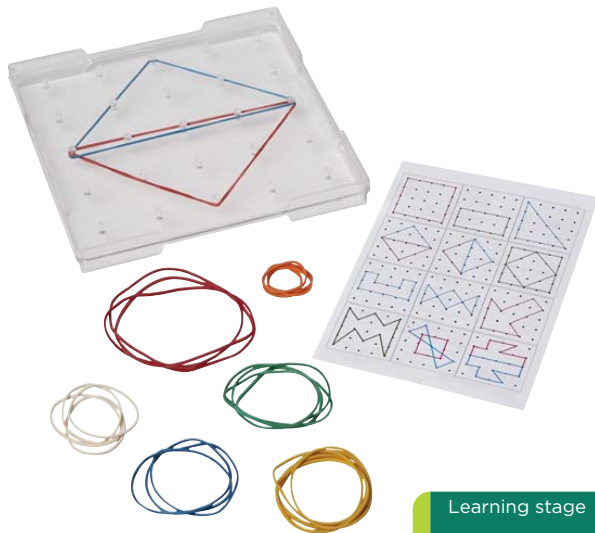

Product use:

- Geoboards are useful for teaching shapes, angles, area and perimeter.
- Manipulate rubber bands to explore lines, shapes and pictures.

Order code: 400065129

Learning stage

Geoboard

Product info:

Product use:

- Geoboards are useful for teaching shapes, angles, area and perimeter.
- Manipulate rubber bands to explore lines, shapes and pictures.

Order code: 400065127

The products are simple and easy for the children to use