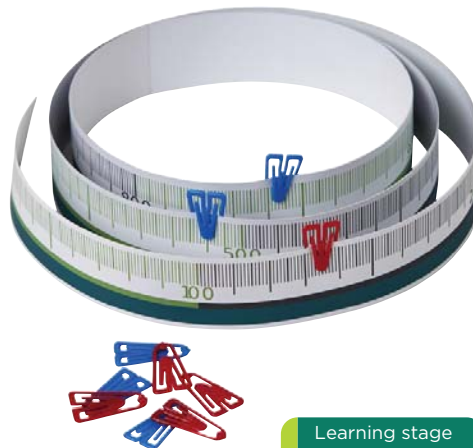

Learning stage

Active Learning
makes math lessons more fun