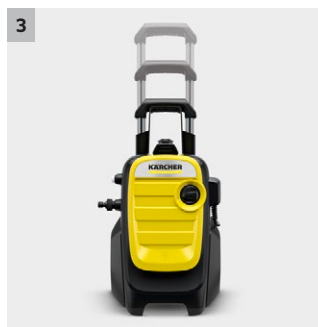

## K 5 Compact

Features innovative hose storage: the K 5 Compact pressure washer is easy to transport and store and ideal for occasional use when tackling moderate dirt. 40 m<sup>2</sup>/h area performance.