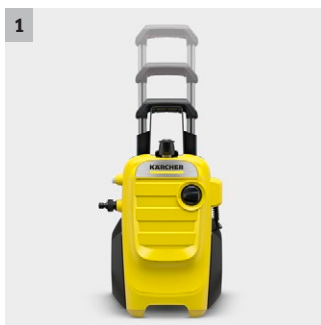

## K 4 Compact

Easy to transport and quick to stow away: the K 4 Compact for occasional use on moderate dirt. Includes telescopic handle and water-cooled motor. 30 m<sup>2</sup>/h area performance.

### 1 Telescopic handle

- The aluminium telescopic handle can be extended for transport and retracted again for storage.