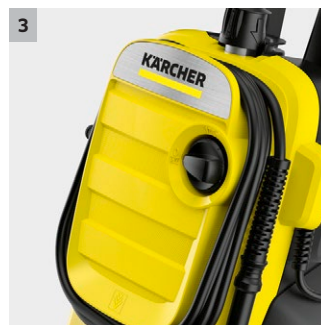

## K 4 Compact

Easy to transport and quick to stow away: the K 4 Compact for occasional use on moderate dirt. Includes telescopic handle and water-cooled motor. 30 m<sup>2</sup>/h area performance.

### 1 Telescopic handle

- The aluminium telescopic handle can be extended for transport and retracted again for storage.

## K 4 Compact

- Quick Connect: the high-pressure hose is easy to handle, clicking quickly in and out of the device and trigger gun
- Integrated suction mechanism for detergents