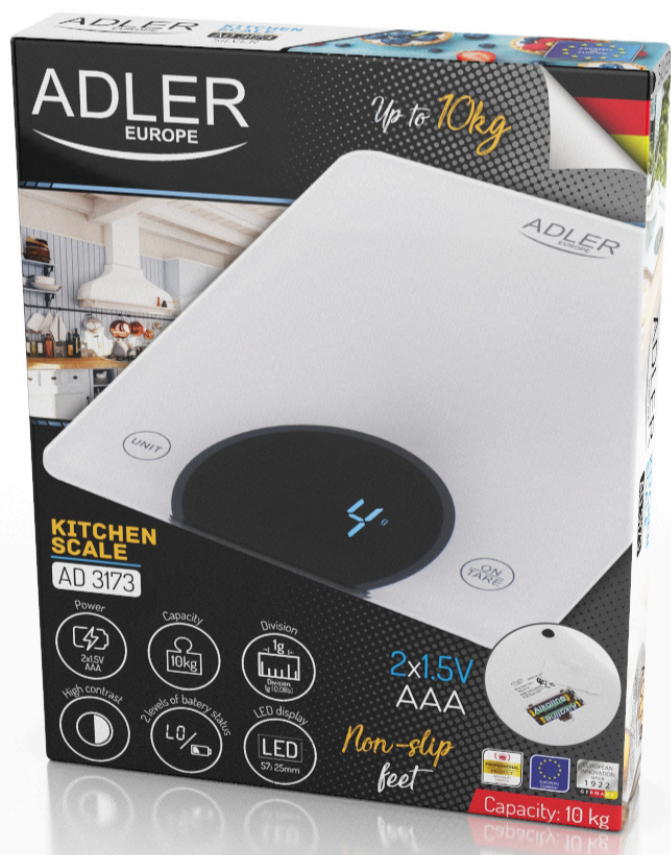

Capacity: 10kg
 Graduation: 1g
 Units of measurement: g, lb:oz, ml, oz
 LED display
 Display size: 5,7cm x 2,5cm
 High contrast display
 Surface size: 20cm x 16cm
 Tempered glass platform: 4mm
 Low battery and overload indicator
 Manual and automatic shut-off
 Tare function
 Non-slip feet
 Power: battery 2x 1.5V (AAA)- included
 Color: clear white