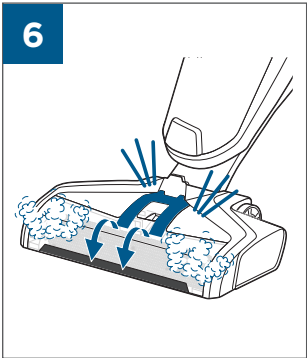

.....9

⚡ 	
BATTERY STATUS	LIGHT STATUS
100% - 70%	
69% - 40%	
39% - 10%	
> 9% - 1%	
0%	

©2019 BISSELL Homecare, Inc  
Grand Rapids, Michigan  
All rights reserved. Printed in China  
Part Number 161-6656 12/18 RevB  
Visit our website at: [www.BISSELL.com](http://www.BISSELL.com)