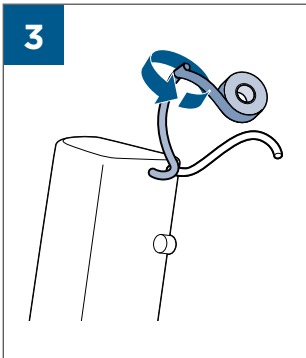

.....9

⚡ 	
BATTERY STATUS	LIGHT STATUS
100% - 70%	
69% - 40%	
39% - 10%	
> 9% - 1%	
0%	

©2019 BISSELL Homecare, Inc  
Grand Rapids, Michigan  
All rights reserved. Printed in China  
Part Number 161-6656 12/18 RevB  
Visit our website at: [www.BISSELL.com](http://www.BISSELL.com)