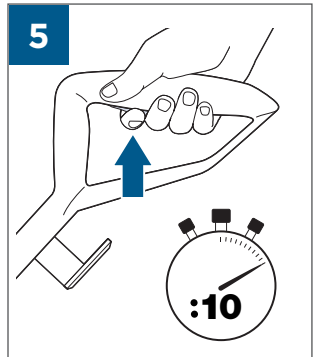

.....9

⚡ 	
BATTERY STATUS	LIGHT STATUS
100% - 70%	
69% - 40%	
39% - 10%	
> 9% - 1%	
0%	

©2019 BISSELL Homecare, Inc  
Grand Rapids, Michigan  
All rights reserved. Printed in China  
Part Number 161-6656 12/18 RevB  
Visit our website at: [www.BISSELL.com](http://www.BISSELL.com)