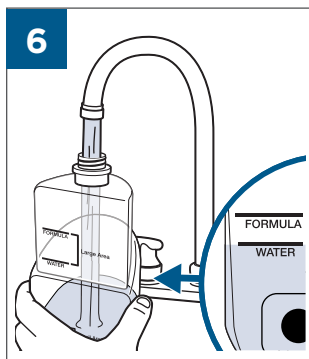

.....9

⚡ 	
BATTERY STATUS	LIGHT STATUS
100% - 70%	
69% - 40%	
39% - 10%	
> 9% - 1%	
0%	

©2019 BISSELL Homecare, Inc  
Grand Rapids, Michigan  
All rights reserved. Printed in China  
Part Number 161-6656 12/18 RevB  
Visit our website at: [www.BISSELL.com](http://www.BISSELL.com)