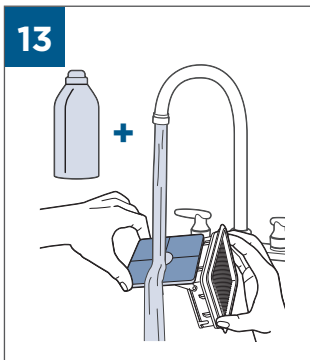

.....9

⚡ 	
BATTERY STATUS	LIGHT STATUS
100% - 70%	
69% - 40%	
39% - 10%	
> 9% - 1%	
0%	

©2019 BISSELL Homecare, Inc  
Grand Rapids, Michigan  
All rights reserved. Printed in China  
Part Number 161-6656 12/18 RevB  
Visit our website at: [www.BISSELL.com](http://www.BISSELL.com)