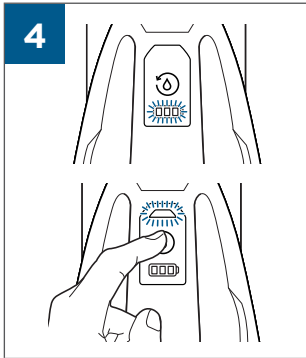

.....9

⚡ 	
BATTERY STATUS	LIGHT STATUS
100% - 70%	
69% - 40%	
39% - 10%	
> 9% - 1%	
0%	

©2019 BISSELL Homecare, Inc  
Grand Rapids, Michigan  
All rights reserved. Printed in China  
Part Number 161-6656 12/18 RevB  
Visit our website at: [www.BISSELL.com](http://www.BISSELL.com)