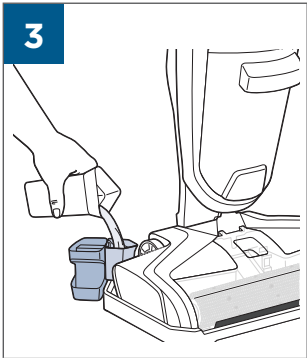

.....9

⚡ 	
BATTERY STATUS	LIGHT STATUS
100% - 70%	
69% - 40%	
39% - 10%	
> 9% - 1%	
0%	

©2019 BISSELL Homecare, Inc  
Grand Rapids, Michigan  
All rights reserved. Printed in China  
Part Number 161-6656 12/18 RevB  
Visit our website at: [www.BISSELL.com](http://www.BISSELL.com)