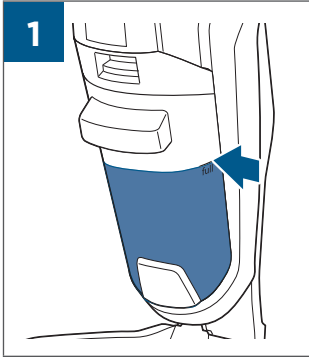

.....9

⚡ 	
BATTERY STATUS	LIGHT STATUS
100% - 70%	
69% - 40%	
39% - 10%	
> 9% - 1%	
0%	

©2019 BISSELL Homecare, Inc  
Grand Rapids, Michigan  
All rights reserved. Printed in China  
Part Number 161-6656 12/18 RevB  
Visit our website at: [www.BISSELL.com](http://www.BISSELL.com)