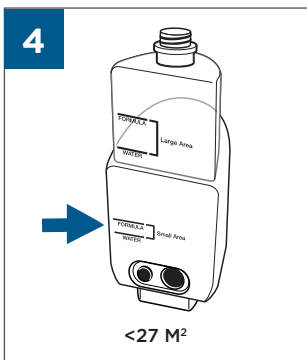

.....9

⚡ 	
BATTERY STATUS	LIGHT STATUS
100% - 70%	
69% - 40%	
39% - 10%	
> 9% - 1%	
0%	

©2019 BISSELL Homecare, Inc  
Grand Rapids, Michigan  
All rights reserved. Printed in China  
Part Number 161-6656 12/18 RevB  
Visit our website at: [www.BISSELL.com](http://www.BISSELL.com)