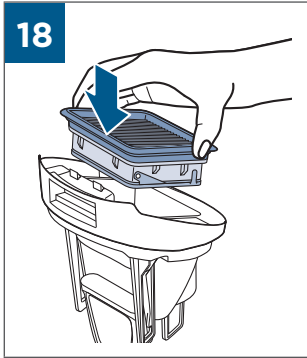

.....9

⚡ 	
BATTERY STATUS	LIGHT STATUS
100% - 70%	
69% - 40%	
39% - 10%	
> 9% - 1%	
0%	

©2019 BISSELL Homecare, Inc  
Grand Rapids, Michigan  
All rights reserved. Printed in China  
Part Number 161-6656 12/18 RevB  
Visit our website at: [www.BISSELL.com](http://www.BISSELL.com)