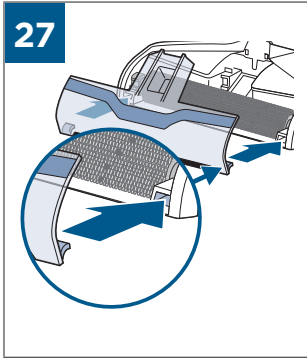

.....9

⚡ 	
BATTERY STATUS	LIGHT STATUS
100% - 70%	
69% - 40%	
39% - 10%	
> 9% - 1%	
0%	

©2019 BISSELL Homecare, Inc  
Grand Rapids, Michigan  
All rights reserved. Printed in China  
Part Number 161-6656 12/18 RevB  
Visit our website at: [www.BISSELL.com](http://www.BISSELL.com)