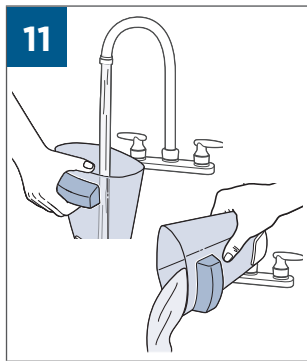

.....9

⚡ 	
BATTERY STATUS	LIGHT STATUS
100% - 70%	
69% - 40%	
39% - 10%	
> 9% - 1%	
0%	

©2019 BISSELL Homecare, Inc  
Grand Rapids, Michigan  
All rights reserved. Printed in China  
Part Number 161-6656 12/18 RevB  
Visit our website at: [www.BISSELL.com](http://www.BISSELL.com)