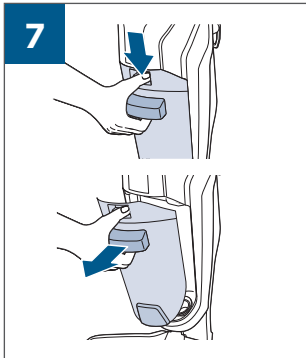

.....9

⚡ 	
BATTERY STATUS	LIGHT STATUS
100% - 70%	
69% - 40%	
39% - 10%	
> 9% - 1%	
0%	

©2019 BISSELL Homecare, Inc  
Grand Rapids, Michigan  
All rights reserved. Printed in China  
Part Number 161-6656 12/18 RevB  
Visit our website at: [www.BISSELL.com](http://www.BISSELL.com)