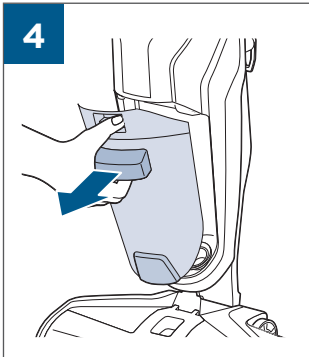

.....9

⚡ 	
BATTERY STATUS	LIGHT STATUS
100% - 70%	
69% - 40%	
39% - 10%	
> 9% - 1%	
0%	

©2019 BISSELL Homecare, Inc  
Grand Rapids, Michigan  
All rights reserved. Printed in China  
Part Number 161-6656 12/18 RevB  
Visit our website at: [www.BISSELL.com](http://www.BISSELL.com)