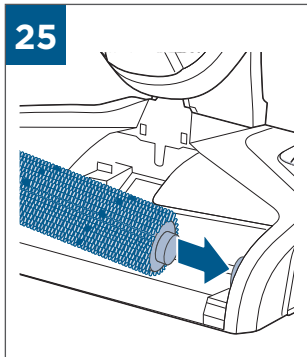

.....9

⚡ 	
BATTERY STATUS	LIGHT STATUS
100% - 70%	
69% - 40%	
39% - 10%	
> 9% - 1%	
0%	

©2019 BISSELL Homecare, Inc  
Grand Rapids, Michigan  
All rights reserved. Printed in China  
Part Number 161-6656 12/18 RevB  
Visit our website at: [www.BISSELL.com](http://www.BISSELL.com)