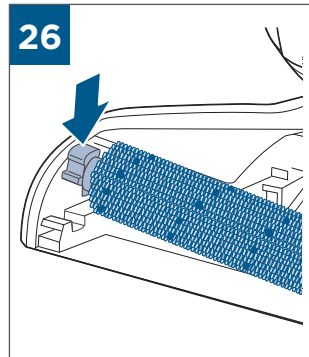

.....9

⚡ 	
BATTERY STATUS	LIGHT STATUS
100% - 70%	
69% - 40%	
39% - 10%	
> 9% - 1%	
0%	

©2019 BISSELL Homecare, Inc  
Grand Rapids, Michigan  
All rights reserved. Printed in China  
Part Number 161-6656 12/18 RevB  
Visit our website at: [www.BISSELL.com](http://www.BISSELL.com)