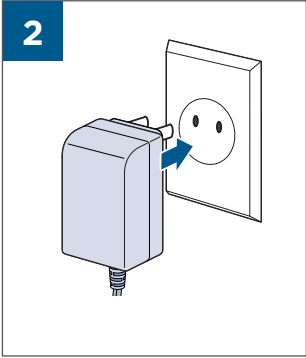

.....9

⚡ 	
BATTERY STATUS	LIGHT STATUS
100% - 70%	
69% - 40%	
39% - 10%	
> 9% - 1%	
0%	

©2019 BISSELL Homecare, Inc  
Grand Rapids, Michigan  
All rights reserved. Printed in China  
Part Number 161-6656 12/18 RevB  
Visit our website at: [www.BISSELL.com](http://www.BISSELL.com)