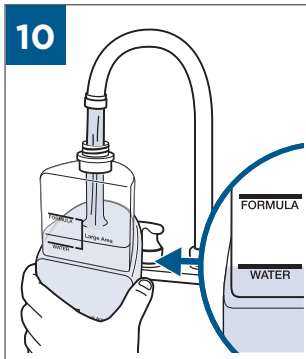

.....9

⚡ 	
BATTERY STATUS	LIGHT STATUS
100% - 70%	
69% - 40%	
39% - 10%	
> 9% - 1%	
0%	

©2019 BISSELL Homecare, Inc  
Grand Rapids, Michigan  
All rights reserved. Printed in China  
Part Number 161-6656 12/18 RevB  
Visit our website at: [www.BISSELL.com](http://www.BISSELL.com)