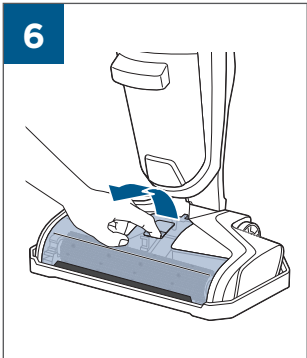

.....9

⚡ 	
BATTERY STATUS	LIGHT STATUS
100% - 70%	
69% - 40%	
39% - 10%	
> 9% - 1%	
0%	

©2019 BISSELL Homecare, Inc  
Grand Rapids, Michigan  
All rights reserved. Printed in China  
Part Number 161-6656 12/18 RevB  
Visit our website at: [www.BISSELL.com](http://www.BISSELL.com)