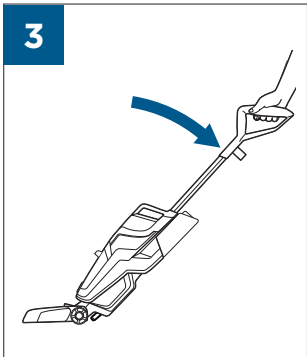

.....9

⚡ 	
BATTERY STATUS	LIGHT STATUS
100% - 70%	
69% - 40%	
39% - 10%	
> 9% - 1%	
0%	

©2019 BISSELL Homecare, Inc  
Grand Rapids, Michigan  
All rights reserved. Printed in China  
Part Number 161-6656 12/18 RevB  
Visit our website at: [www.BISSELL.com](http://www.BISSELL.com)