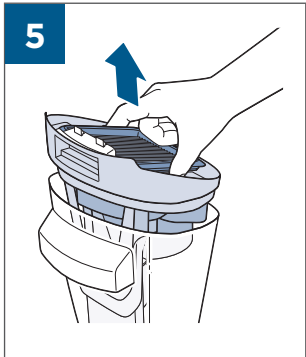

.....9

⚡ 	
BATTERY STATUS	LIGHT STATUS
100% - 70%	
69% - 40%	
39% - 10%	
> 9% - 1%	
0%	

©2019 BISSELL Homecare, Inc  
Grand Rapids, Michigan  
All rights reserved. Printed in China  
Part Number 161-6656 12/18 RevB  
Visit our website at: [www.BISSELL.com](http://www.BISSELL.com)