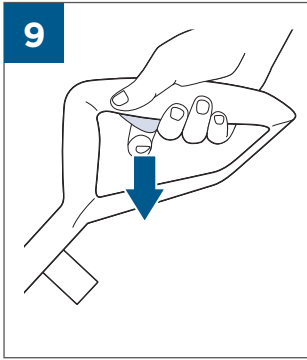

.....9

⚡ 	
BATTERY STATUS	LIGHT STATUS
100% - 70%	
69% - 40%	
39% - 10%	
> 9% - 1%	
0%	

©2019 BISSELL Homecare, Inc  
Grand Rapids, Michigan  
All rights reserved. Printed in China  
Part Number 161-6656 12/18 RevB  
Visit our website at: [www.BISSELL.com](http://www.BISSELL.com)