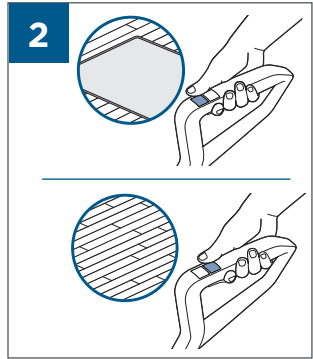

.....9

⚡ 	
BATTERY STATUS	LIGHT STATUS
100% - 70%	
69% - 40%	
39% - 10%	
> 9% - 1%	
0%	

©2019 BISSELL Homecare, Inc  
Grand Rapids, Michigan  
All rights reserved. Printed in China  
Part Number 161-6656 12/18 RevB  
Visit our website at: [www.BISSELL.com](http://www.BISSELL.com)