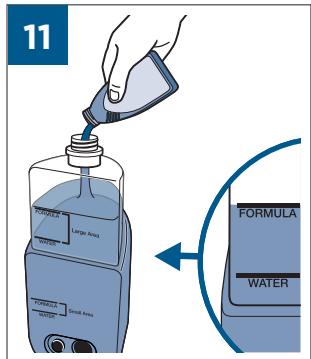

.....9

⚡ 	
BATTERY STATUS	LIGHT STATUS
100% - 70%	
69% - 40%	
39% - 10%	
> 9% - 1%	
0%	

©2019 BISSELL Homecare, Inc  
Grand Rapids, Michigan  
All rights reserved. Printed in China  
Part Number 161-6656 12/18 RevB  
Visit our website at: [www.BISSELL.com](http://www.BISSELL.com)