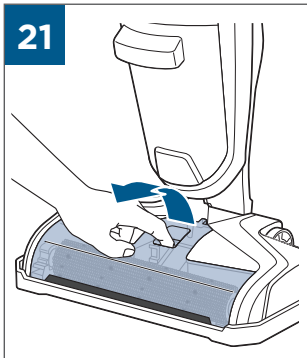

.....9

⚡ 	
BATTERY STATUS	LIGHT STATUS
100% - 70%	
69% - 40%	
39% - 10%	
> 9% - 1%	
0%	

©2019 BISSELL Homecare, Inc  
Grand Rapids, Michigan  
All rights reserved. Printed in China  
Part Number 161-6656 12/18 RevB  
Visit our website at: [www.BISSELL.com](http://www.BISSELL.com)