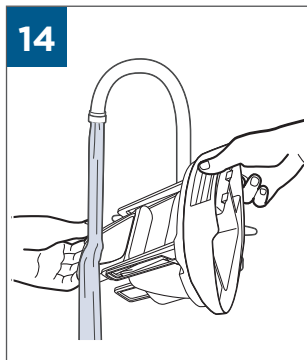

.....9

⚡ 	
BATTERY STATUS	LIGHT STATUS
100% - 70%	
69% - 40%	
39% - 10%	
> 9% - 1%	
0%	

©2019 BISSELL Homecare, Inc  
Grand Rapids, Michigan  
All rights reserved. Printed in China  
Part Number 161-6656 12/18 RevB  
Visit our website at: [www.BISSELL.com](http://www.BISSELL.com)