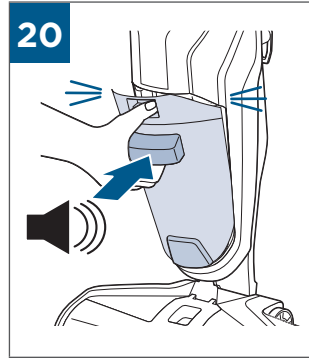

.....9

⚡ 	
BATTERY STATUS	LIGHT STATUS
100% - 70%	
69% - 40%	
39% - 10%	
> 9% - 1%	
0%	

©2019 BISSELL Homecare, Inc  
Grand Rapids, Michigan  
All rights reserved. Printed in China  
Part Number 161-6656 12/18 RevB  
Visit our website at: [www.BISSELL.com](http://www.BISSELL.com)