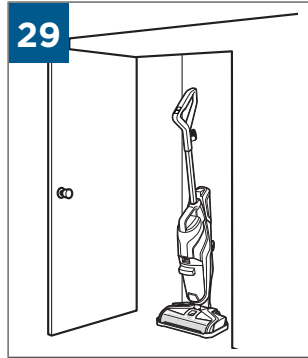

.....9

⚡ 	
BATTERY STATUS	LIGHT STATUS
100% - 70%	
69% - 40%	
39% - 10%	
> 9% - 1%	
0%	

©2019 BISSELL Homecare, Inc  
Grand Rapids, Michigan  
All rights reserved. Printed in China  
Part Number 161-6656 12/18 RevB  
Visit our website at: [www.BISSELL.com](http://www.BISSELL.com)