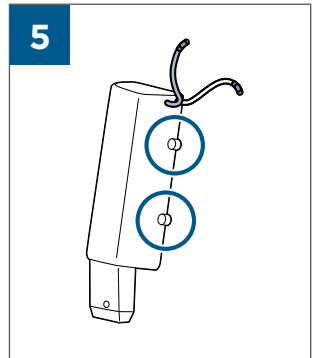

.....9

⚡ 	
BATTERY STATUS	LIGHT STATUS
100% - 70%	
69% - 40%	
39% - 10%	
> 9% - 1%	
0%	

©2019 BISSELL Homecare, Inc  
Grand Rapids, Michigan  
All rights reserved. Printed in China  
Part Number 161-6656 12/18 RevB  
Visit our website at: [www.BISSELL.com](http://www.BISSELL.com)