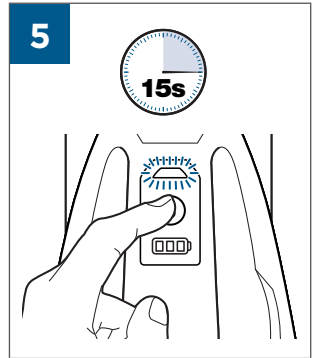

.....9

⚡ 	
BATTERY STATUS	LIGHT STATUS
100% - 70%	
69% - 40%	
39% - 10%	
> 9% - 1%	
0%	

©2019 BISSELL Homecare, Inc  
Grand Rapids, Michigan  
All rights reserved. Printed in China  
Part Number 161-6656 12/18 RevB  
Visit our website at: [www.BISSELL.com](http://www.BISSELL.com)