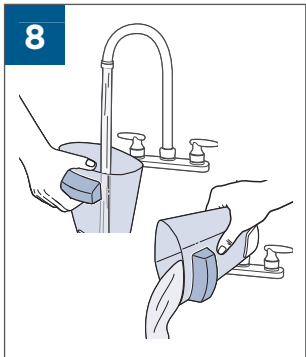

.....9

⚡ 	
BATTERY STATUS	LIGHT STATUS
100% - 70%	
69% - 40%	
39% - 10%	
> 9% - 1%	
0%	

©2019 BISSELL Homecare, Inc  
Grand Rapids, Michigan  
All rights reserved. Printed in China  
Part Number 161-6656 12/18 RevB  
Visit our website at: [www.BISSELL.com](http://www.BISSELL.com)