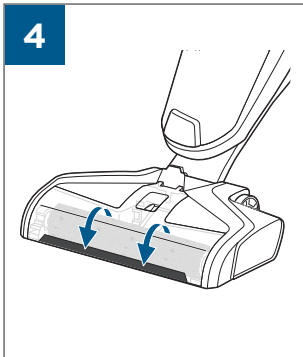

.....9

⚡ 	
BATTERY STATUS	LIGHT STATUS
100% - 70%	
69% - 40%	
39% - 10%	
> 9% - 1%	
0%	

©2019 BISSELL Homecare, Inc  
Grand Rapids, Michigan  
All rights reserved. Printed in China  
Part Number 161-6656 12/18 RevB  
Visit our website at: [www.BISSELL.com](http://www.BISSELL.com)