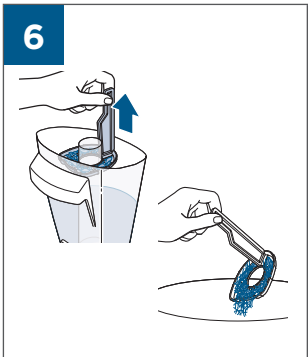

.....9

⚡ 	
BATTERY STATUS	LIGHT STATUS
100% - 70%	
69% - 40%	
39% - 10%	
> 9% - 1%	
0%	

©2019 BISSELL Homecare, Inc  
Grand Rapids, Michigan  
All rights reserved. Printed in China  
Part Number 161-6656 12/18 RevB  
Visit our website at: [www.BISSELL.com](http://www.BISSELL.com)