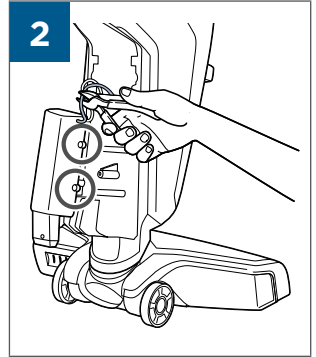

.....9

⚡ 	
BATTERY STATUS	LIGHT STATUS
100% - 70%	
69% - 40%	
39% - 10%	
> 9% - 1%	
0%	

©2019 BISSELL Homecare, Inc  
Grand Rapids, Michigan  
All rights reserved. Printed in China  
Part Number 161-6656 12/18 RevB  
Visit our website at: [www.BISSELL.com](http://www.BISSELL.com)