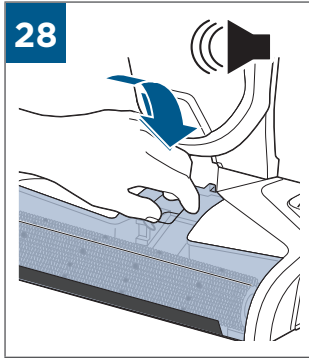

.....9

⚡ 	
BATTERY STATUS	LIGHT STATUS
100% - 70%	
69% - 40%	
39% - 10%	
> 9% - 1%	
0%	

©2019 BISSELL Homecare, Inc  
Grand Rapids, Michigan  
All rights reserved. Printed in China  
Part Number 161-6656 12/18 RevB  
Visit our website at: [www.BISSELL.com](http://www.BISSELL.com)