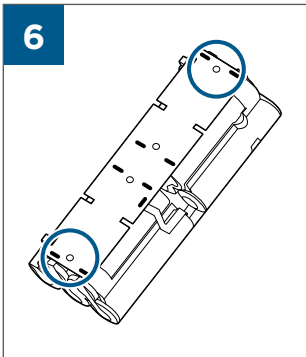

.....9

⚡ 	
BATTERY STATUS	LIGHT STATUS
100% - 70%	
69% - 40%	
39% - 10%	
> 9% - 1%	
0%	

©2019 BISSELL Homecare, Inc  
Grand Rapids, Michigan  
All rights reserved. Printed in China  
Part Number 161-6656 12/18 RevB  
Visit our website at: [www.BISSELL.com](http://www.BISSELL.com)