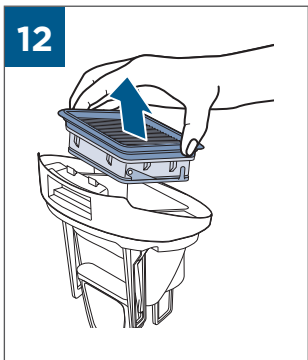

.....9

⚡ 	
BATTERY STATUS	LIGHT STATUS
100% - 70%	
69% - 40%	
39% - 10%	
> 9% - 1%	
0%	

©2019 BISSELL Homecare, Inc  
Grand Rapids, Michigan  
All rights reserved. Printed in China  
Part Number 161-6656 12/18 RevB  
Visit our website at: [www.BISSELL.com](http://www.BISSELL.com)