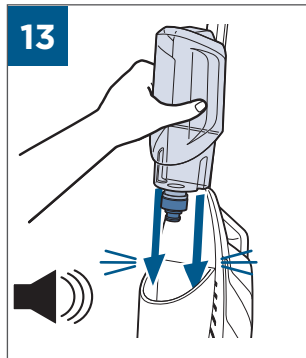

.....9

⚡ 	
BATTERY STATUS	LIGHT STATUS
100% - 70%	
69% - 40%	
39% - 10%	
> 9% - 1%	
0%	

©2019 BISSELL Homecare, Inc  
Grand Rapids, Michigan  
All rights reserved. Printed in China  
Part Number 161-6656 12/18 RevB  
Visit our website at: [www.BISSELL.com](http://www.BISSELL.com)