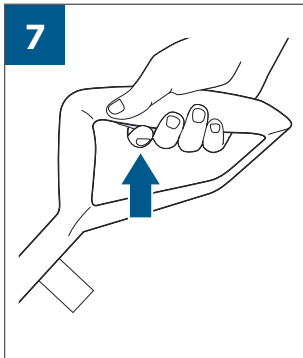

.....9

⚡ 	
BATTERY STATUS	LIGHT STATUS
100% - 70%	
69% - 40%	
39% - 10%	
> 9% - 1%	
0%	

©2019 BISSELL Homecare, Inc  
Grand Rapids, Michigan  
All rights reserved. Printed in China  
Part Number 161-6656 12/18 RevB  
Visit our website at: [www.BISSELL.com](http://www.BISSELL.com)