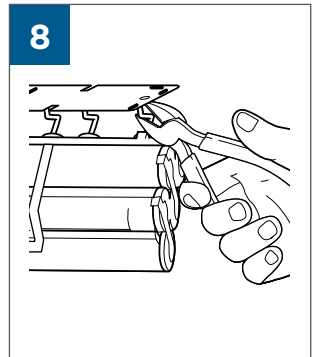

.....9

⚡ 	
BATTERY STATUS	LIGHT STATUS
100% - 70%	
69% - 40%	
39% - 10%	
> 9% - 1%	
0%	

©2019 BISSELL Homecare, Inc  
Grand Rapids, Michigan  
All rights reserved. Printed in China  
Part Number 161-6656 12/18 RevB  
Visit our website at: [www.BISSELL.com](http://www.BISSELL.com)