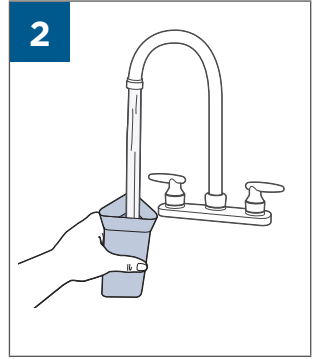

.....9

⚡ 	
BATTERY STATUS	LIGHT STATUS
100% - 70%	
69% - 40%	
39% - 10%	
> 9% - 1%	
0%	

©2019 BISSELL Homecare, Inc  
Grand Rapids, Michigan  
All rights reserved. Printed in China  
Part Number 161-6656 12/18 RevB  
Visit our website at: [www.BISSELL.com](http://www.BISSELL.com)