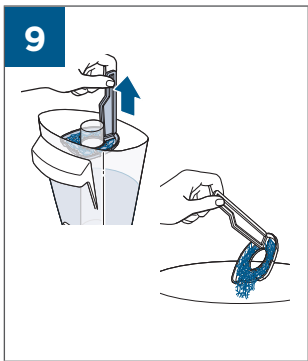

.....9

⚡ 	
BATTERY STATUS	LIGHT STATUS
100% - 70%	
69% - 40%	
39% - 10%	
> 9% - 1%	
0%	

©2019 BISSELL Homecare, Inc  
Grand Rapids, Michigan  
All rights reserved. Printed in China  
Part Number 161-6656 12/18 RevB  
Visit our website at: [www.BISSELL.com](http://www.BISSELL.com)