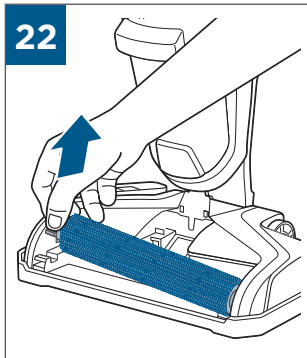

.....9

⚡ 	
BATTERY STATUS	LIGHT STATUS
100% - 70%	
69% - 40%	
39% - 10%	
> 9% - 1%	
0%	

©2019 BISSELL Homecare, Inc  
Grand Rapids, Michigan  
All rights reserved. Printed in China  
Part Number 161-6656 12/18 RevB  
Visit our website at: [www.BISSELL.com](http://www.BISSELL.com)