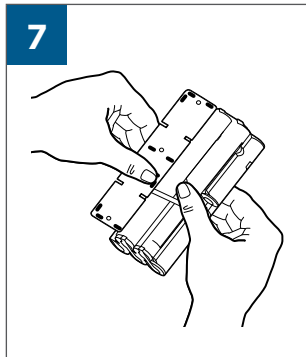

.....9

⚡ 	
BATTERY STATUS	LIGHT STATUS
100% - 70%	
69% - 40%	
39% - 10%	
> 9% - 1%	
0%	

©2019 BISSELL Homecare, Inc  
Grand Rapids, Michigan  
All rights reserved. Printed in China  
Part Number 161-6656 12/18 RevB  
Visit our website at: [www.BISSELL.com](http://www.BISSELL.com)