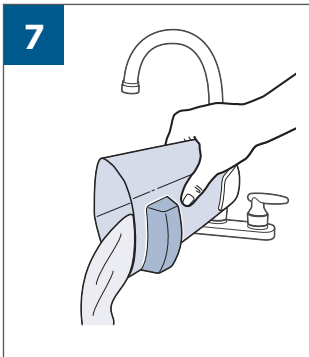

.....9

⚡ 	
BATTERY STATUS	LIGHT STATUS
100% - 70%	
69% - 40%	
39% - 10%	
> 9% - 1%	
0%	

©2019 BISSELL Homecare, Inc  
Grand Rapids, Michigan  
All rights reserved. Printed in China  
Part Number 161-6656 12/18 RevB  
Visit our website at: [www.BISSELL.com](http://www.BISSELL.com)