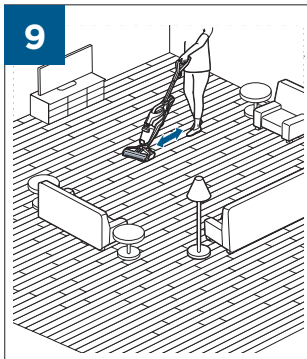

.....9

⚡ 	
BATTERY STATUS	LIGHT STATUS
100% - 70%	
69% - 40%	
39% - 10%	
> 9% - 1%	
0%	

©2019 BISSELL Homecare, Inc  
Grand Rapids, Michigan  
All rights reserved. Printed in China  
Part Number 161-6656 12/18 RevB  
Visit our website at: [www.BISSELL.com](http://www.BISSELL.com)