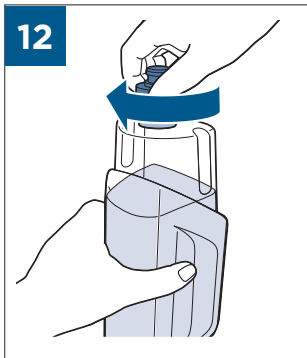

.....9

⚡ 	
BATTERY STATUS	LIGHT STATUS
100% - 70%	
69% - 40%	
39% - 10%	
> 9% - 1%	
0%	

©2019 BISSELL Homecare, Inc  
Grand Rapids, Michigan  
All rights reserved. Printed in China  
Part Number 161-6656 12/18 RevB  
Visit our website at: [www.BISSELL.com](http://www.BISSELL.com)