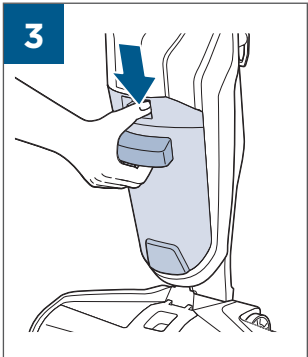

.....9

⚡ 	
BATTERY STATUS	LIGHT STATUS
100% - 70%	
69% - 40%	
39% - 10%	
> 9% - 1%	
0%	

©2019 BISSELL Homecare, Inc  
Grand Rapids, Michigan  
All rights reserved. Printed in China  
Part Number 161-6656 12/18 RevB  
Visit our website at: [www.BISSELL.com](http://www.BISSELL.com)