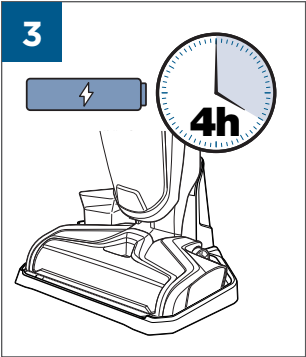

.....9

⚡ 	
BATTERY STATUS	LIGHT STATUS
100% - 70%	
69% - 40%	
39% - 10%	
> 9% - 1%	
0%	

©2019 BISSELL Homecare, Inc  
Grand Rapids, Michigan  
All rights reserved. Printed in China  
Part Number 161-6656 12/18 RevB  
Visit our website at: [www.BISSELL.com](http://www.BISSELL.com)