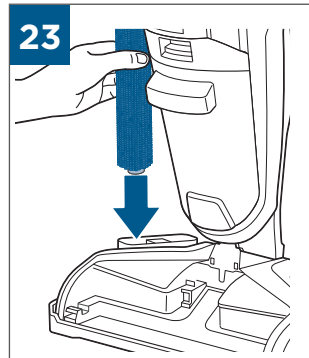

.....9

⚡ 	
BATTERY STATUS	LIGHT STATUS
100% - 70%	
69% - 40%	
39% - 10%	
> 9% - 1%	
0%	

©2019 BISSELL Homecare, Inc  
Grand Rapids, Michigan  
All rights reserved. Printed in China  
Part Number 161-6656 12/18 RevB  
Visit our website at: [www.BISSELL.com](http://www.BISSELL.com)