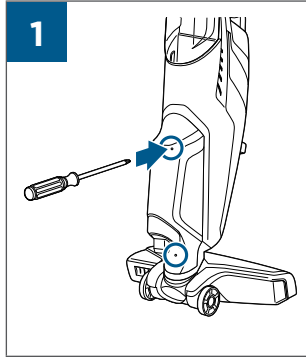

.....9

⚡ 	
BATTERY STATUS	LIGHT STATUS
100% - 70%	
69% - 40%	
39% - 10%	
> 9% - 1%	
0%	

©2019 BISSELL Homecare, Inc  
Grand Rapids, Michigan  
All rights reserved. Printed in China  
Part Number 161-6656 12/18 RevB  
Visit our website at: [www.BISSELL.com](http://www.BISSELL.com)