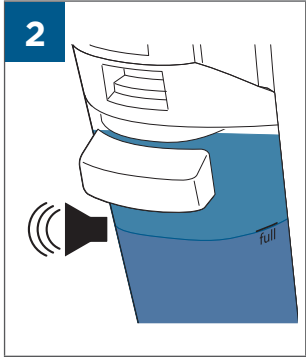

.....9

⚡ 	
BATTERY STATUS	LIGHT STATUS
100% - 70%	
69% - 40%	
39% - 10%	
> 9% - 1%	
0%	

©2019 BISSELL Homecare, Inc  
Grand Rapids, Michigan  
All rights reserved. Printed in China  
Part Number 161-6656 12/18 RevB  
Visit our website at: [www.BISSELL.com](http://www.BISSELL.com)