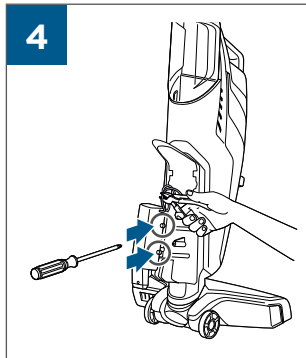

.....9

⚡ 	
BATTERY STATUS	LIGHT STATUS
100% - 70%	
69% - 40%	
39% - 10%	
> 9% - 1%	
0%	

©2019 BISSELL Homecare, Inc  
Grand Rapids, Michigan  
All rights reserved. Printed in China  
Part Number 161-6656 12/18 RevB  
Visit our website at: [www.BISSELL.com](http://www.BISSELL.com)