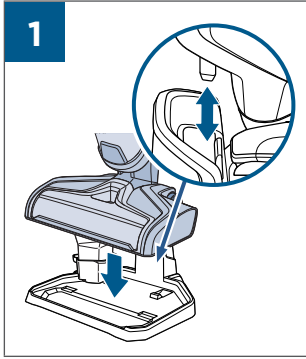

.....9

⚡ 	
BATTERY STATUS	LIGHT STATUS
100% - 70%	
69% - 40%	
39% - 10%	
> 9% - 1%	
0%	

©2019 BISSELL Homecare, Inc  
Grand Rapids, Michigan  
All rights reserved. Printed in China  
Part Number 161-6656 12/18 RevB  
Visit our website at: [www.BISSELL.com](http://www.BISSELL.com)